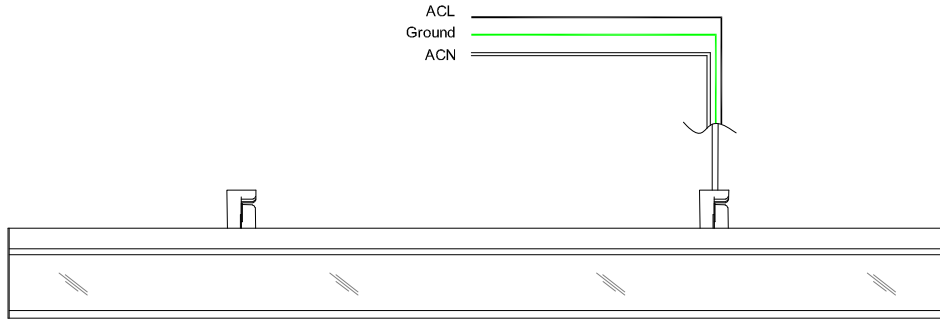

## ELECTRICAL DETAILS

Non-Dimming | 3 Wire

BLACK	WHITE	GREEN
POWER +	NEUTRAL -	GROUND

0-10V Dimming | 5 Wire | 120-277V

BLACK	WHITE	GREEN	PURPLE	GREY
POWER +	NEUTRAL -	GROUND	DIM +	DIM -