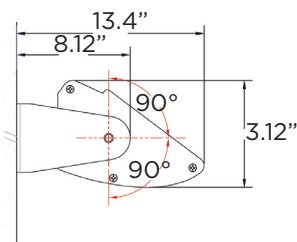

LB - L Bracket allows for a surface mounting with a swivel tilt.