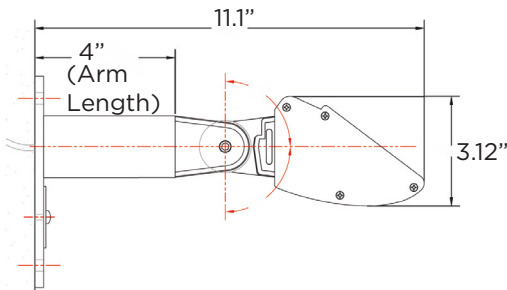

LEH - 9 Watts/Ft.	1004 Lm/Ft				
Optics	Asymmetric wallwash distribution.				
Length (Nom.)	2ft	3ft	4ft	6ft	8ft
Wattage	18W	27W	36W	45W	72W
Max Run	100ft @ 120VAC/277VAC				
Lumens	2,008	3,012	4,016	6,024	8,032
CRI	90				

Photometric Comparison - Typical Fc @ 10ft

Lens	45°
Fc @ 10' (5W)	6fc
Fc @ 10' (7.5W)	8fc
Fc @ 10' (9W)	9fc

The Orgatech Omegalume 5000 is a contemporary fixture providing high performance with a low profile, designed for even wall washing of large surfaces, producing a high level of brightness or long throw on interior facades, or signs. Fixtures are 3in. wide and available in various lengths up to 8ft. which can be mounted individually or interconnected. They may be wall mounted or suspended. Brackets can be installed at rough-in allowing the fixture to be attached and connected to power later. Color temperature, wattage, LED outputs, mounting options and finish are all selectable to customize the fixture to your specific application.

Photometric Data - LS 5W/ft
(based on a 2ft fixture)

Photometric Data - LH 7.5W/ft
(based on a 2ft fixture)

Photometric Data - LEH 9W/ft
(based on a 2ft fixture)

Mounting & Options

SW - Swivel Mount a heavy duty adjustable mounting swivel. Weatherproof cord exits 3" from the back right end of individual fixtures with the lens in the up position. Fixtures 2ft + require two swivels.

PSx - Pendant Suspended with rotocup, available up to 48" lengths. Fixtures 2ft+ require two pendants.

Ax - Extended Arm with swivel mount is available in 4"-36" lengths. Fixtures 2ft+ require two arms.