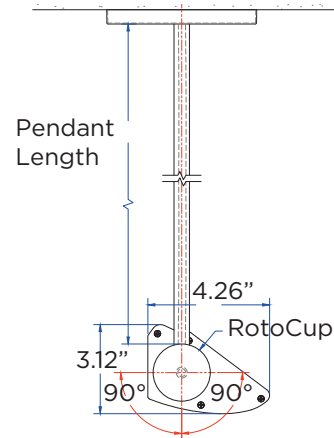

Photometric Data - LS 5W/ft
(based on a 2ft fixture)

Photometric Data - LH 7.5W/ft
(based on a 2ft fixture)

Photometric Data - LEH 9W/ft
(based on a 2ft fixture)

Mounting & Options

SW - Swivel Mount a heavy duty adjustable mounting swivel. Weatherproof cord exits 3" from the back right end of individual fixtures with the lens in the up position. Fixtures 2ft + require two swivels.

PSx - Pendant Suspended with rotocup, available up to 48" lengths. Fixtures 2ft+ require two pendants.

Ax - Extended Arm with swivel mount is available in 4"-36" lengths. Fixtures 2ft+ require two arms.