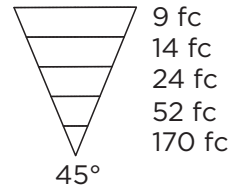

Photometric Data - LS 5W/ft
(based on a 2ft fixture)

Photometric Data - LH 7.5W/ft
(based on a 2ft fixture)

Photometric Data - LEH 9W/ft
(based on a 2ft fixture)

Mounting & Options

SW - Swivel Mount a heavy duty adjustable mounting swivel. Weatherproof cord exits 3" from the back right end of individual fixtures with the lens in the up position. Fixtures 2ft + require two swivels.