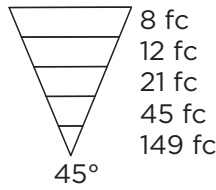

Photometric Data - LS 5W/ft
(based on a 2ft fixture)

Photometric Data - LH 7.5W/ft
(based on a 2ft fixture)

Photometric Data - LEH 9W/ft
(based on a 2ft fixture)

Mounting & Options

SW - Swivel Mount a heavy duty adjustable mounting swivel. Weatherproof cord exits 3" from the back right end of individual fixtures with the lens in the up position. Fixtures 2ft + require two swivels.