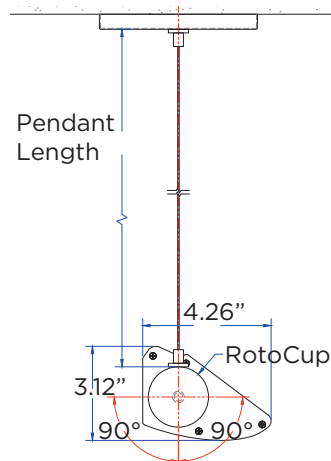

CSx - Cable Suspended with rotocup, available up to 48" lengths. Fixtures 2ft+ require two pendants.