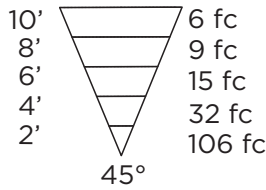

Photometric Data - LS 5W/ft
(based on a 2ft fixture)

Photometric Data - LH 7.5W/ft
(based on a 2ft fixture)

Photometric Data - LEH 9W/ft
(based on a 2ft fixture)

Mounting & Options

SW - Swivel Mount a heavy duty adjustable mounting swivel. Weatherproof cord exits 3" from the back right end of individual fixtures with the lens in the up position. Fixtures 2ft + require two swivels.