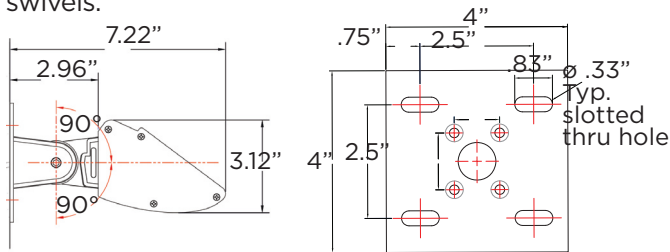

Photometric Data - LS 5W/ft
(based on a 2ft fixture)

Photometric Data - LH 7.5W/ft
(based on a 2ft fixture)

Photometric Data - LEH 9W/ft
(based on a 2ft fixture)

Mounting & Options

SW - Swivel Mount a heavy duty adjustable mounting swivel. Weatherproof cord exits 3" from the back right end of individual fixtures with the lens in the up position. Fixtures 2ft + require two swivels.

PSx - Pendant Suspended with rotocup, available up to 48" lengths. Fixtures 2ft+ require two pendants.

Ax - Extended Arm with swivel mount is available in 4"-36" lengths. Fixtures 2ft+ require two arms.