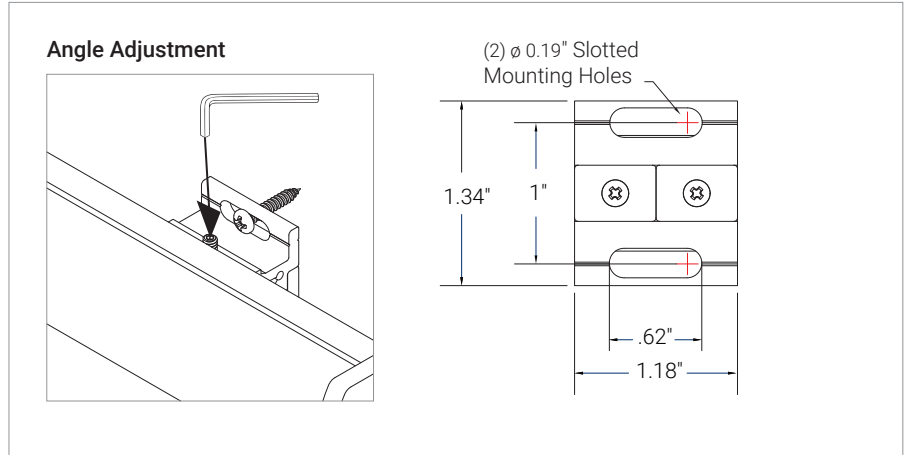

MOUNTING INSTALLATION

Swivel Mount Two heavy duty adjustable Swivel Mounts slide along the fixture.

- Mount each Swivel Mount with two screw(s).

- Loosen set screw(s), aim fixture and lock the set screws.