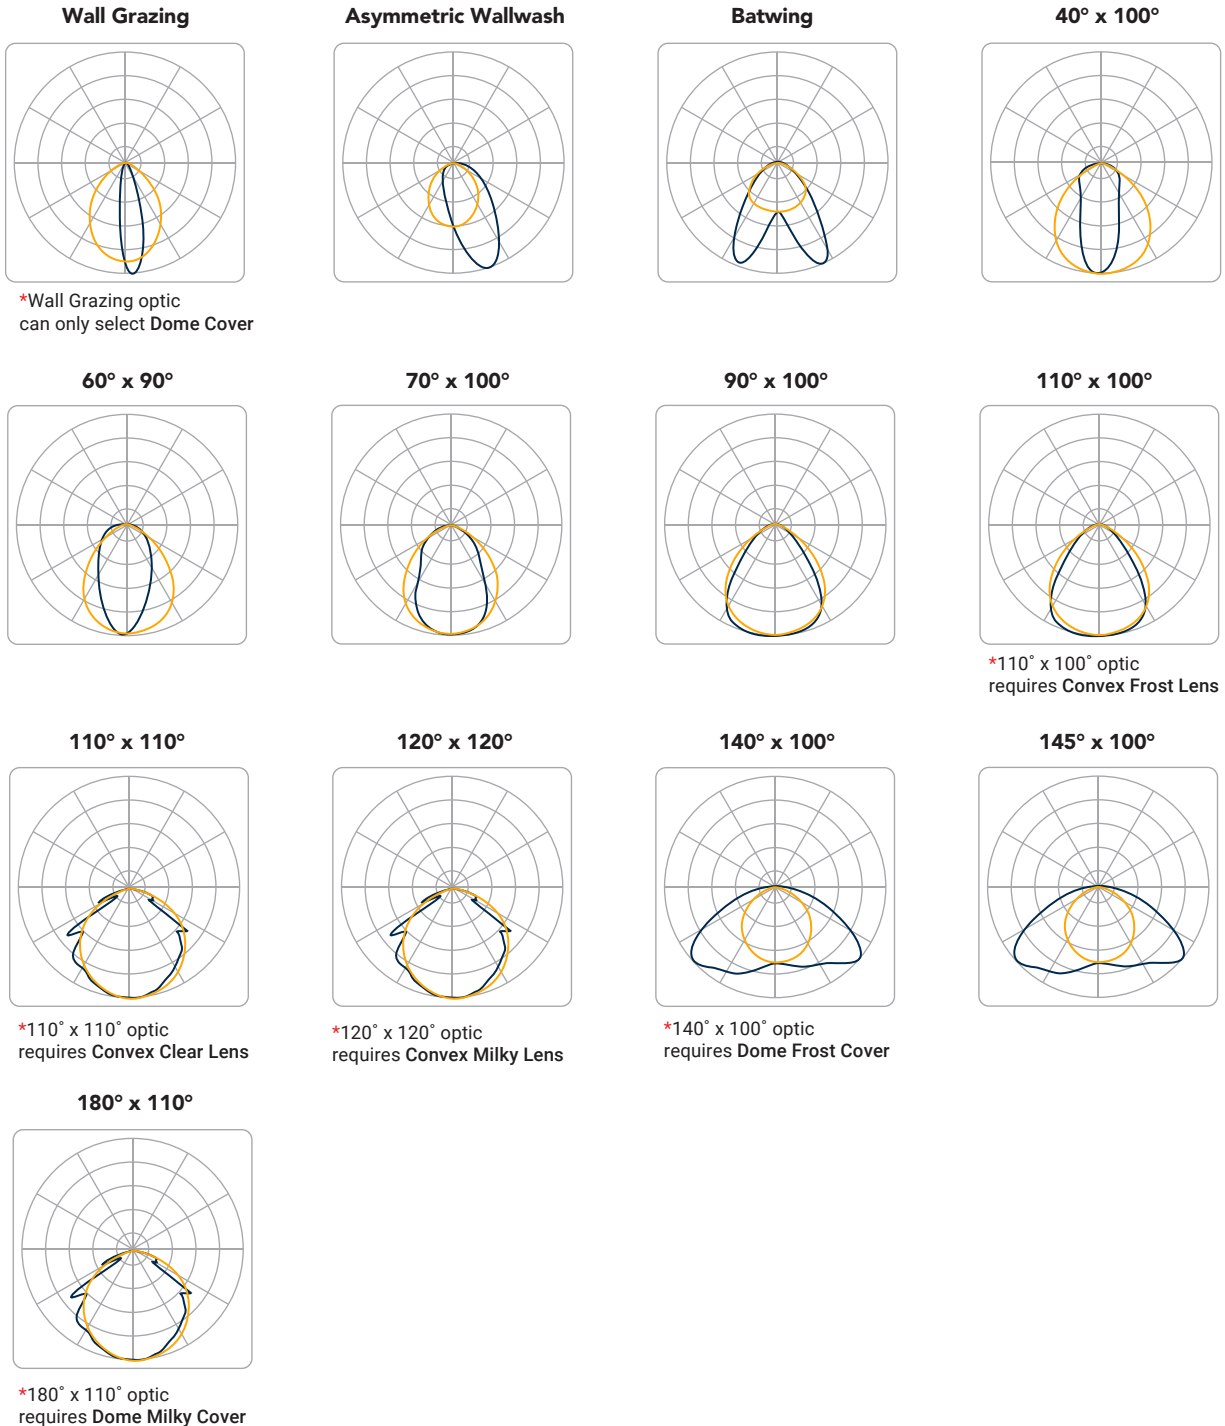

LENSING AND PHOTOMETRICS

ACCESSORIES

IP67 Quick Connect Starter & Jumper Cables

Gulfstream 3®RGBW

Starter Cable

Jumper Cable

End Cap

PART #	DESCRIPTION
GS3SC5P-5	GS3 Starter Cable 5ft
GS3SC5P-10	GS3 Starter Cable 10ft
GS3SC5P-15	GS3 Starter Cable 15ft
GS3SC5P-20	GS3 Starter Cable 20ft

PART #	DESCRIPTION
GS3J5P-5	GS3 Jumper Cable 5ft
GS3J5P-10	GS3 Jumper Cable 10ft
GS3J5P-15	GS3 Jumper Cable 15ft
GS3J5P-20	GS3 Jumper Cable 20ft

PART #	DESCRIPTION
GS3EC	GS3 End Cap

*Custom lengths available

DRIVER ORDERING CHART IP67 Rated, 120V-277V in -24V/48V out.

Make selections by filling out the top row to create part number. (Choose your wattage, dimming, & output voltage)

Part Number Example: BSD-40-CV-U-N-N-MW-24V

BSD		CV	U		N	MW	
	WATTAGE			DIMMING			OUTPUT VOLTAGE
	40			N (NON DIMMING)			24V
	60			D1 (0-10V DIMMING)			48V
	100						
	120						
	150						
	185						
	320						
	480						
	600						
	1000						
	1500*						
	2500*						

*1500W & 2500W rated for indoor use only

IP67 Enclosure

IP67 ENCLOSURE SPECIFICATIONS

Input Voltage	120-277V AC
Input Data	DMX 512 / ON/OFF
Output	DC + DMX 512 / DC + ON/OFF
Output Wattage	500W / 1000W / 2000W
Weight	Max. 22lbs
Operating Temperature	min -20°C, max 60°C
Storage Temperature	min -40°C, max 85°C
Ingress	IP67

PART #	DESCRIPTION
GS3IPE-500W	GS3 IP67 Enclosure - 500W
GS3IPE-1000W	GS3 IP67 Enclosure - 1000W
GS3IPE-2000W	GS3 IP67 Enclosure - 2000W