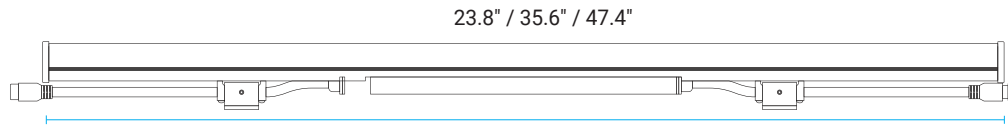

DIMENSIONS