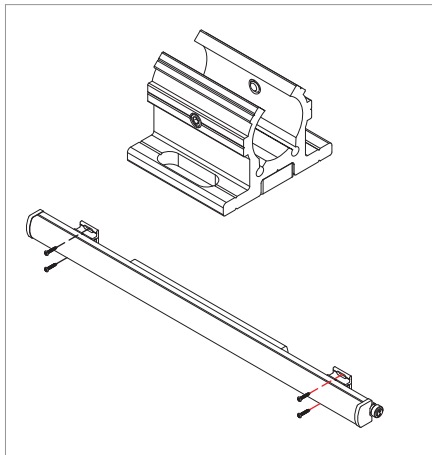

PART #	DESCRIPTION
GS3IPE-500W	GS3 IP67 Enclosure - 500W
GS3IPE-1000W	GS3 IP67 Enclosure - 1000W
GS3IPE-2000W	GS3 IP67 Enclosure - 2000W

MOUNTING INSTALLATION

Swivel Mount Two heavy duty adjustable Swivel Mounts slide along the fixture.