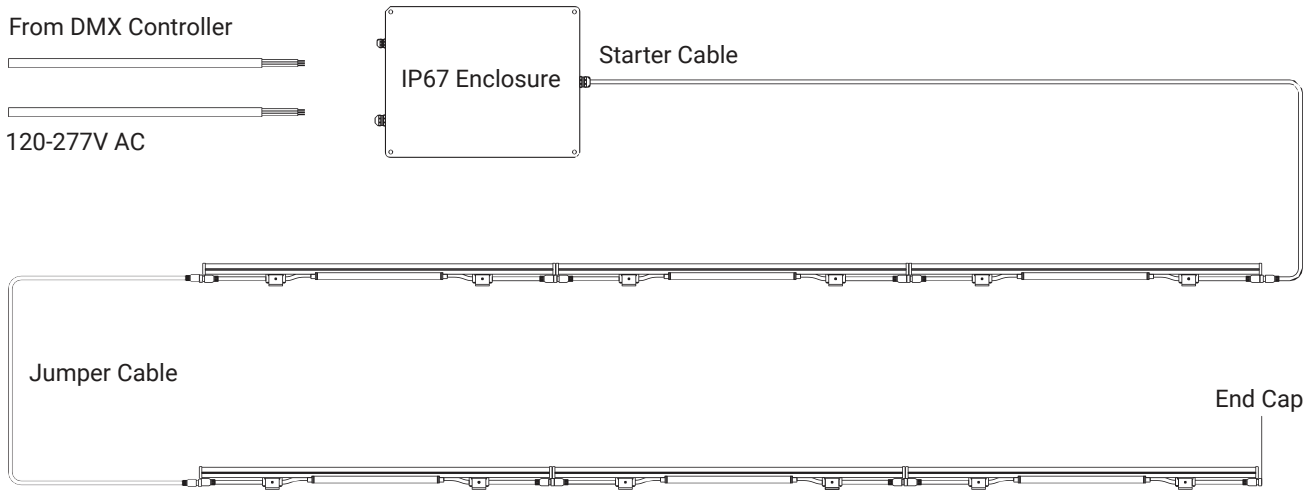

PART #	DESCRIPTION
GS3IPE-500W	GS3 IP67 Enclosure - 500W
GS3IPE-1000W	GS3 IP67 Enclosure - 1000W
GS3IPE-2000W	GS3 IP67 Enclosure - 2000W

MOUNTING INSTALLATION

Swivel Mount Two heavy duty adjustable Swivel Mounts slide along the fixture.