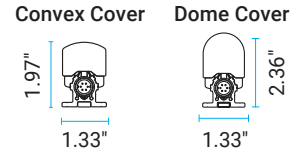

DIMENSIONS