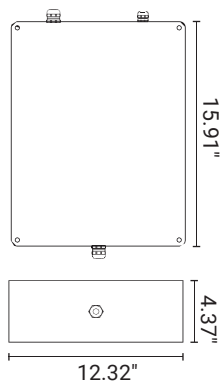

ACCESSORIES

IP67 Quick Connect Starter & Jumper Cables

Gulfstream 3®RGBW

Starter Cable

Jumper Cable

End Cap

PART #	DESCRIPTION
GS3SC5P-5	GS3 Starter Cable 5ft
GS3SC5P-10	GS3 Starter Cable 10ft
GS3SC5P-15	GS3 Starter Cable 15ft
GS3SC5P-20	GS3 Starter Cable 20ft

PART #	DESCRIPTION
GS3J5P-5	GS3 Jumper Cable 5ft
GS3J5P-10	GS3 Jumper Cable 10ft
GS3J5P-15	GS3 Jumper Cable 15ft
GS3J5P-20	GS3 Jumper Cable 20ft

PART #	DESCRIPTION
GS3EC	GS3 End Cap

*Custom lengths available

DRIVER ORDERING CHART IP67 Rated, 120V-277V in -24V/48V out.

Make selections by filling out the top row to create part number. (Choose your wattage, dimming, & output voltage)

Part Number Example: BSD-40-CV-U-N-N-MW-24V

BSD		CV	U		N	MW	
	WATTAGE			DIMMING			OUTPUT VOLTAGE
	40			N (NON DIMMING)			24V
	60			D1 (0-10V DIMMING)			48V
	100						
	120						
	150						
	185						
	320						
	480						
	600						
	1000						
	1500*						
	2500*						

*1500W & 2500W rated for indoor use only

IP67 Enclosure

IP67 ENCLOSURE SPECIFICATIONS

Input Voltage	120-277V AC
Input Data	DMX 512 / ON/OFF
Output	DC + DMX 512 / DC + ON/OFF
Output Wattage	500W / 1000W / 2000W
Weight	Max. 22lbs
Operating Temperature	min -20°C, max 60°C
Storage Temperature	min -40°C, max 85°C
Ingress	IP67

PART #	DESCRIPTION
GS3IPE-500W	GS3 IP67 Enclosure - 500W
GS3IPE-1000W	GS3 IP67 Enclosure - 1000W
GS3IPE-2000W	GS3 IP67 Enclosure - 2000W