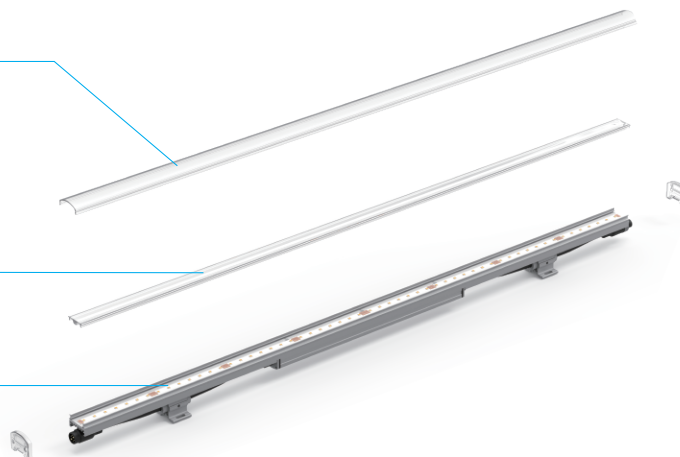

LED

- | RGB
- | FULL COLOR + REAL WHITE

ORGATECH®

High Performance - Very low profile.

Complete choice of LED outputs & added secondary optics for tru-asymmetric to batwing optics.

Long continuous runs up to 213ft (65m).

Slim rugged design - IP67

Adjustable Swivel Mount for accurate aiming.

Secondary Optic	Wall Grazing*
	Wallwash Asymmetric Batwing
Beam Angle	40° x 100°
	60° x 90°
	70° x 100°
	90° x 100°
	110° x 100°*
	110° x 110°*
	120° x 120°*
	140° x 100°*
	145° x 100°
	180° x 110°*
Operating Temperature	min -4°F, max 167°F
Storage Temperature	min -22°F, max 185°F
Cover	Clear, Frost, Milky

Clear

Frost

Milky

Convex Cover

Dome Cover

LENS

- Wall Grazing*
- Wall Washing
- 40° x 100°
- 60° x 90°
- 70° x 100°
- 90° x 100°
- 145° x 100°
- Batwing

Additional beam angles available with cover & lens combinations.*

**Only GS3P/RGB and RGBW can have DMX w/ RDM. *See photometrics section for lens/cover requirements.

Specifications may be modified or improved without notification.