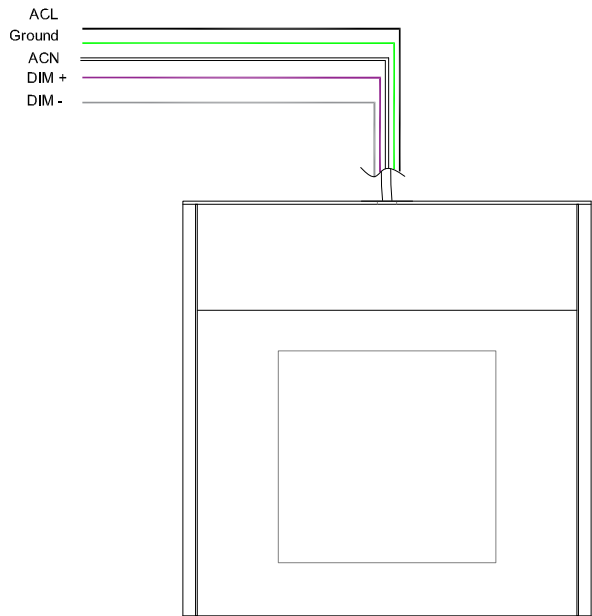

# Butterfly 3600

## ELECTRICAL DETAILS

Non-Dimming | 3 Wire | 120-277V

BLACK	WHITE	GREEN
POWER +	NEUTRAL -	GROUND

0-10V Dimming | 5 Wire | 120-277V

BLACK	WHITE	GREEN	PURPLE	GREY
POWER +	NEUTRAL -	GROUND	DIM +	DIM -