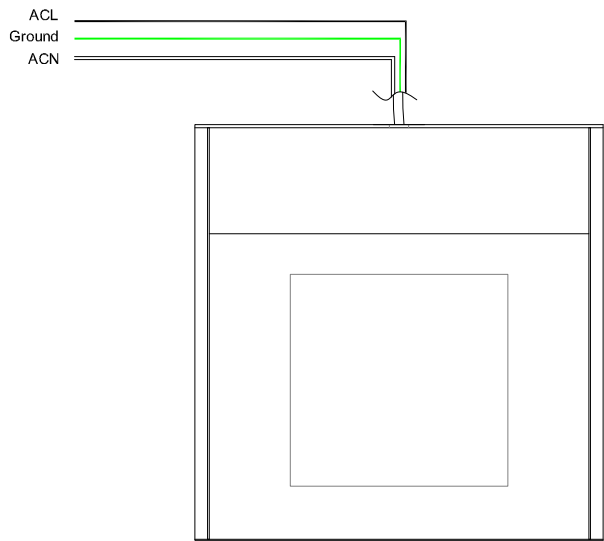

## ELECTRICAL DETAILS

Non-Dimming | 3 Wire | 120-277V

BLACK	WHITE	GREEN
POWER +	NEUTRAL -	GROUND

0-10V Dimming | 5 Wire | 120-277V

BLACK	WHITE	GREEN	PURPLE	GREY
POWER +	NEUTRAL -	GROUND	DIM +	DIM -