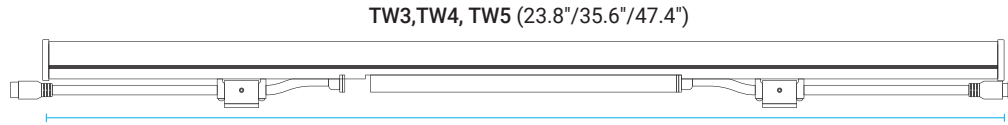

#### LENS

- Wall Grazing\*
- Wall Washing
- 40° x 100°
- 60° x 90°
- 70° x 100°
- 90° x 100°
- 145° x 100°
- Batwing

Additional beam angles available with cover & lens combinations.\*

\*See photometrics section for lens/cover requirements.

Specifications may be modified or improved without notification.

TW3, TW4, TW5 (23.8"/35.6"/47.4")

LENSING AND PHOTOMETRICS

**ACCESSORIES**

IP67 Quick Connect Starter & Jumper Cables

Gulfstream 3™TW

**Starter Cable**