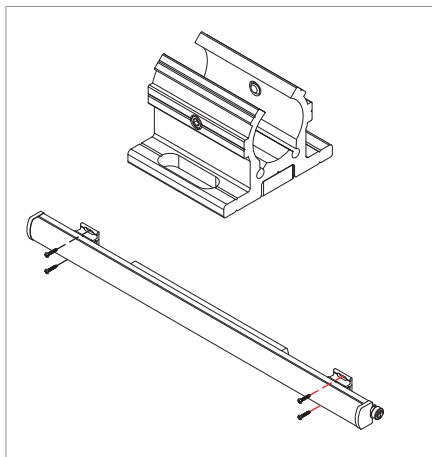

**MOUNTING INSTALLATION**

**Swivel Mount** Two heavy duty adjustable Swivel Mounts slide along the fixture.

- Mount each Swivel Mount with two screw(s).

- Loosen set screw(s), aim fixture and lock the set screws.