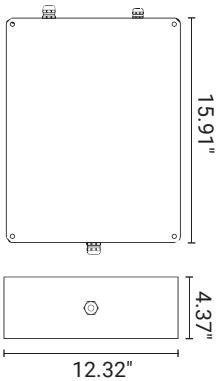

ACCESSORIES

IP67 Quick Connect Starter & Jumper Cables

Gulfstream 3™TW

Starter Cable

Jumper Cable

End Cap

PART #	DESCRIPTION
GS3SC5P-5	GS3 Starter Cable 5ft
GS3SC5P-10	GS3 Starter Cable 10ft
GS3SC5P-15	GS3 Starter Cable 15ft
GS3SC5P-20	GS3 Starter Cable 20ft

PART #	DESCRIPTION
GS3J5P-5	GS3 Jumper Cable 5ft
GS3J5P-10	GS3 Jumper Cable 10ft
GS3J5P-15	GS3 Jumper Cable 15ft
GS3J5P-20	GS3 Jumper Cable 20ft

PART #	DESCRIPTION
GS3EC	GS3 End Cap

*Custom lengths available

DRIVER ORDERING CHART IP67 Rated, 120V-277V in -24V/48V out.

Make selections by filling out the top row to create part number. (Choose your wattage, dimming, & output voltage)

Part Number Example: BSD-40-CV-U-N-N-MW-24V

BSD	____	CV	U	____	N	MW	____
	WATTAGE			DIMMING			OUTPUT VOLTAGE
	40			N (NON DIMMING)			24V
	60			D1 (0-10V DIMMING)			48V
	100						
	120						
	150						
	185						
	320						
	480						
	600						
	1000						
	1500*						
	2500*						

*1500W & 2500W rated for indoor use only

IP67 Enclosure

IP67 ENCLOSURE SPECIFICATIONS

Input Voltage	120-277V AC
Input Data	DMX 512 / ON/OFF
Output	DC + DMX 512 / DC + ON/OFF
Output Wattage	500W / 1000W / 2000W
Weight	Max. 22lbs
Operating Temperature	min -20°C, max 60°C
Storage Temperature	min -40°C, max 85°C
Ingress	IP67

PART #	DESCRIPTION
GS3IPE-500W	GS3 IP67 Enclosure - 500W
GS3IPE-1000W	GS3 IP67 Enclosure - 1000W
GS3IPE-2000W	GS3 IP67 Enclosure - 2000W

Specifications may be modified or improved without notification.