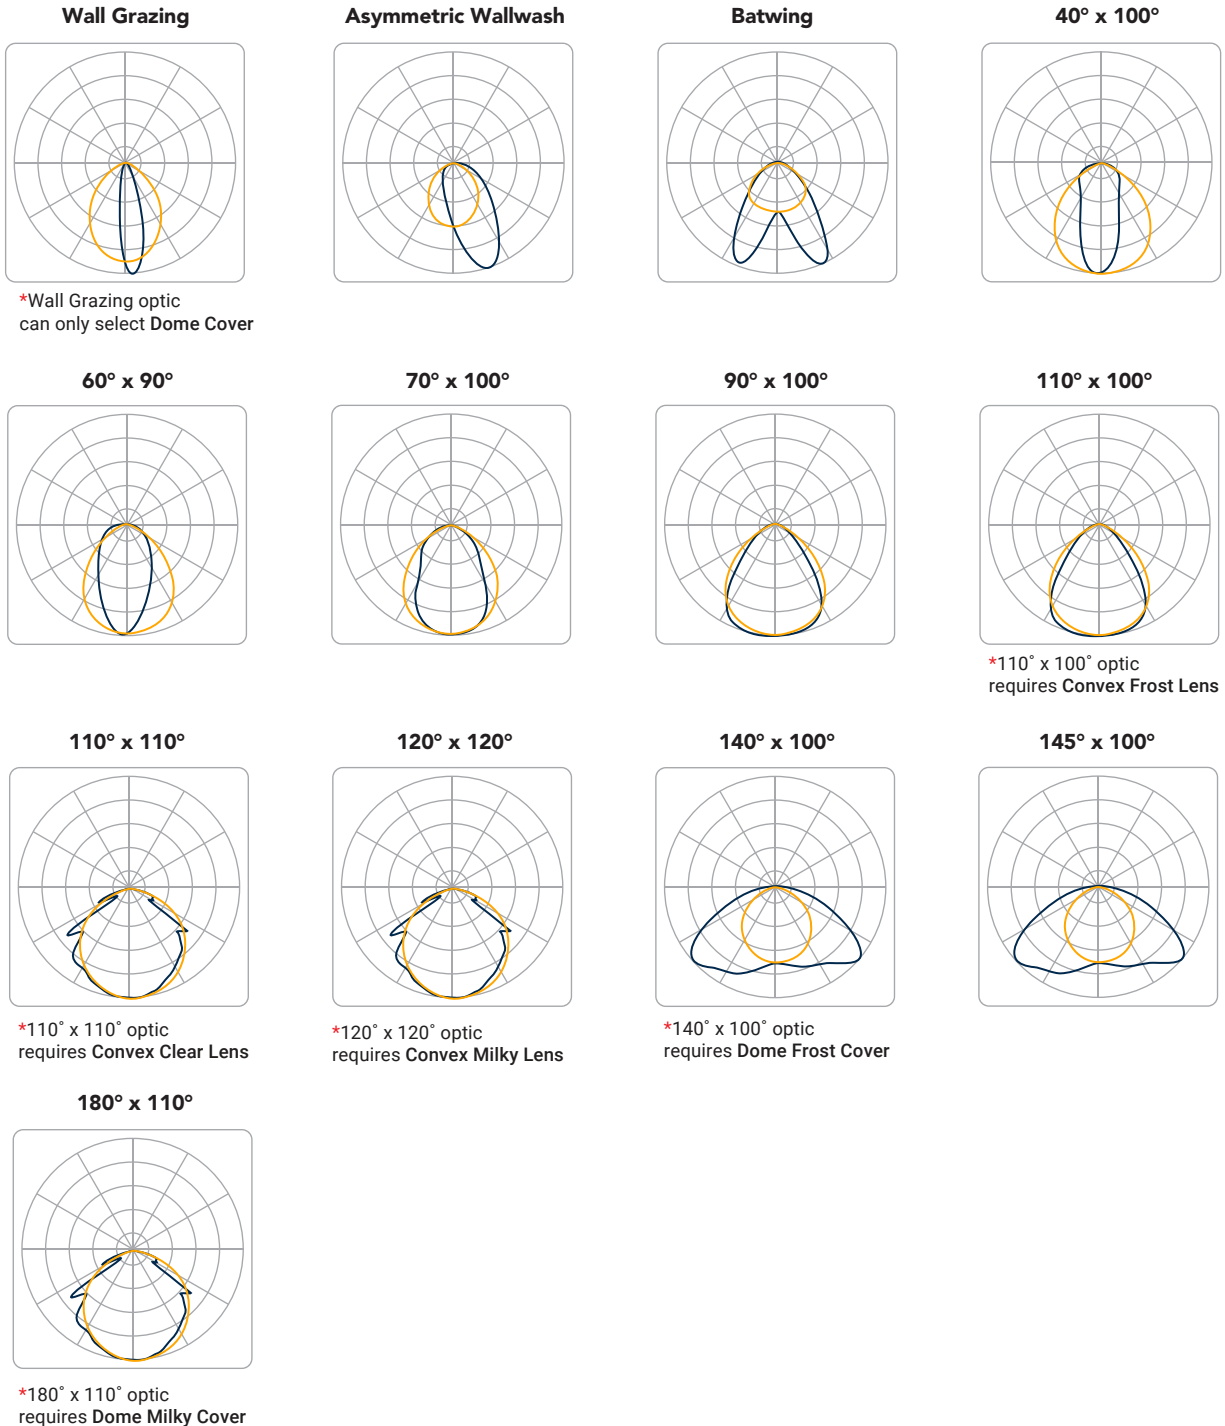

Adjustable Swivel Mount for accurate aiming.

<b>Secondary Optic</b>	Wall Grazing* Wallwash Asymmetric Batwing
<b>Beam Angle</b>	40° x 100° 60° x 90° 70° x 100° 90° x 100° 110° x 100°* 110° x 110°* 120° x 120°* 140° x 100°* 145° x 100° 180° x 110°*
<b>Luminaire efficacy</b>	Up to 97lm/W
<b>Operating Temperature</b>	min -4°F, max 167°F
<b>Storage Temperature</b>	min -22°F, max 185°F
<b>Cover</b>	Clear, Frost, Milky

#### LENS

- Wall Grazing\*
- Wall Washing
- 40° x 100°
- 60° x 90°
- 70° x 100°
- 90° x 100°
- 145° x 100°
- Batwing

Additional beam angles available with cover & lens combinations.\*

\*See photometrics section for lens/cover requirements.

Specifications may be modified or improved without notification.

TW3, TW4, TW5 (23.8"/35.6"/47.4")

LENSING AND PHOTOMETRICS

**ACCESSORIES**

IP67 Quick Connect Starter & Jumper Cables

Gulfstream 3™TW

**Starter Cable**