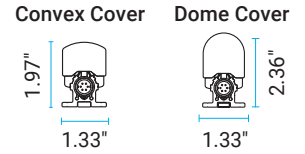

### Technical Specifications

<b>Length (nom.)</b>	2ft	3ft	4ft
<b>Input Voltage</b>	24V DC / 48V DC		
<b>Wattage / Lumens</b>	TW3 12.2W / 616lm	15.3W / 925lm	18.4W / 1233lm
<small>*Based on ASY optics w/ CC Lens</small>	TW4 17.1W / 1027lm	22.7W / 1541lm	28.2W / 2055lm
	TW5 24W / 1541lm	33W / 2312lm	42W / 3082lm
<b>Dimension (LxWxH)</b>	<b>Convex</b> 23.8"x 1.33" x 1.97"	35.6"x 1.33" x 1.97"	47.4"x 1.33" x 1.97"
	<b>Dome</b> 23.8"x 1.33" x 2.36"	35.6"x 1.33" x 2.36"	47.4"x 1.33" x 2.36"
<b>Weight</b>	1.87lbs	2.54lbs	2.98lbs
<b>Color Rendering Index</b>	80+		
<b>Color Deviation</b>	3 step SDCM		
<b>LED Lifetime</b>	L80 > 50,000h		
<b>Control</b>	DMX / DALI / PWM		
<b>Wattage / Ft</b>	TW3 4.6W / TW4 7W / TW5 10.5W		
<small>*Based on 4ft fixture</small>			
<b>Thru-Wiring (Max)</b>	TW3 328ft / TW4 229ft / TW5 147ft		
<b>Housing</b>	Extruded Aluminum / Polycarbonate cover		
<b>Finish</b>	Anodized Silver		
<b>Ingress</b>	IP67		

#### LENS

- Wall Grazing\*
- Wall Washing
- 40° x 100°
- 60° x 90°
- 70° x 100°
- 90° x 100°
- 145° x 100°
- Batwing

Additional beam angles available with cover & lens combinations.\*

\*See photometrics section for lens/cover requirements.

Specifications may be modified or improved without notification.

TW3, TW4, TW5 (23.8"/35.6"/47.4")

LENSING AND PHOTOMETRICS

**ACCESSORIES**

IP67 Quick Connect Starter & Jumper Cables

Gulfstream 3™TW

**Starter Cable**