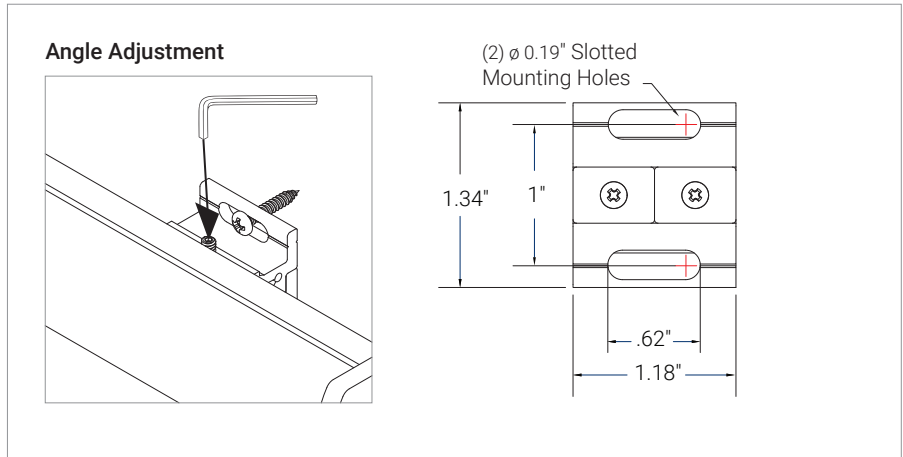

**MOUNTING INSTALLATION**

**Swivel Mount** Two heavy duty adjustable Swivel Mounts slide along the fixture.

- Mount each Swivel Mount with two screw(s).

- Loosen set screw(s), aim fixture and lock the set screws.