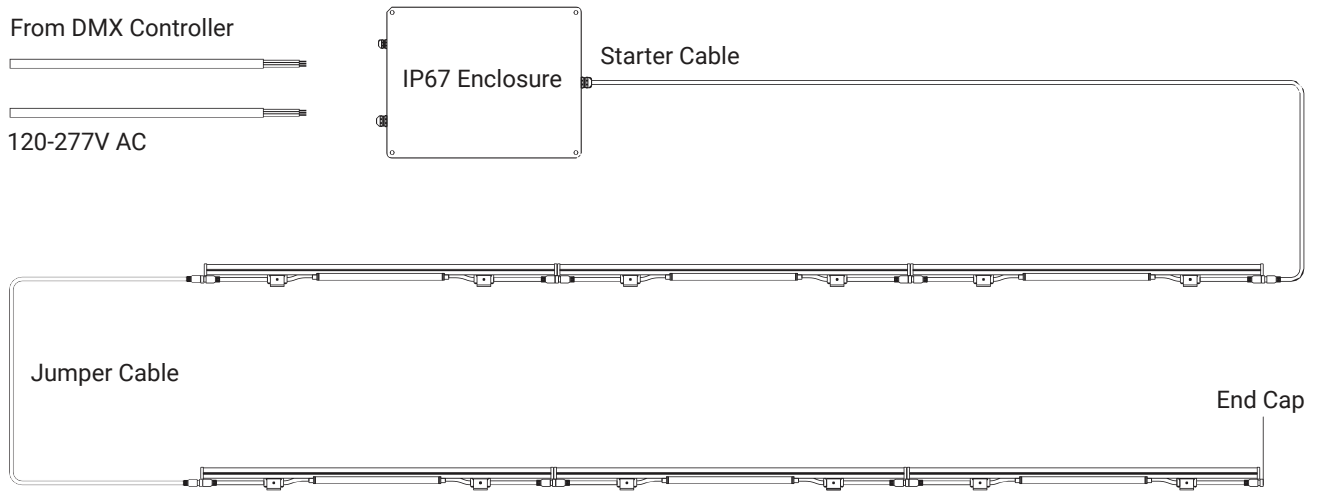

**MOUNTING INSTALLATION**

**Swivel Mount** Two heavy duty adjustable Swivel Mounts slide along the fixture.

- Mount each Swivel Mount with two screw(s).

- Loosen set screw(s), aim fixture and lock the set screws.