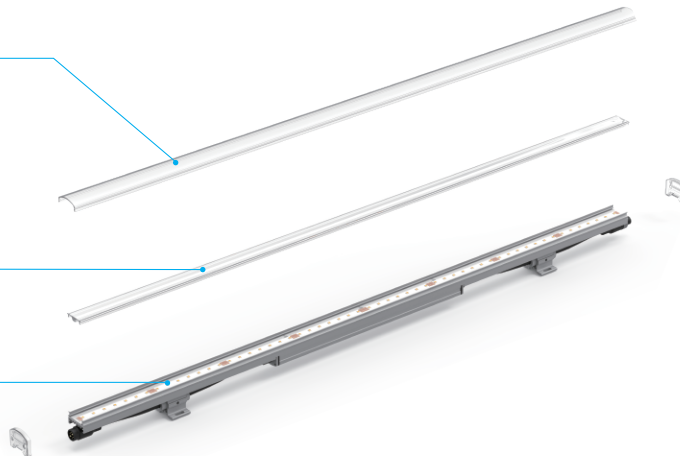

## Wallwash LED

27K - 65K | 24V DC | 48V DC | IP67

OUTDOOR

Designed specifically for facade lighting and grazing. High output, capable of connecting in continuous runs up to 328ft (100 meters); Secondary lenses amplify Wallwashing and Wall Grazing, improving capabilities beyond simply selecting lens angles, for exceptionally precise lighting performance. A diffused dome cover model is available for direct view.

#### LENS

- | Beam Angle

## ORGATECH<sup>®</sup>

High Performance - Very low profile.

Complete choice of LED outputs & added secondary optics for tru-asymmetric to batwing optics.

Long continuous runs up to 328ft (100m).

Slim rugged design - IP67