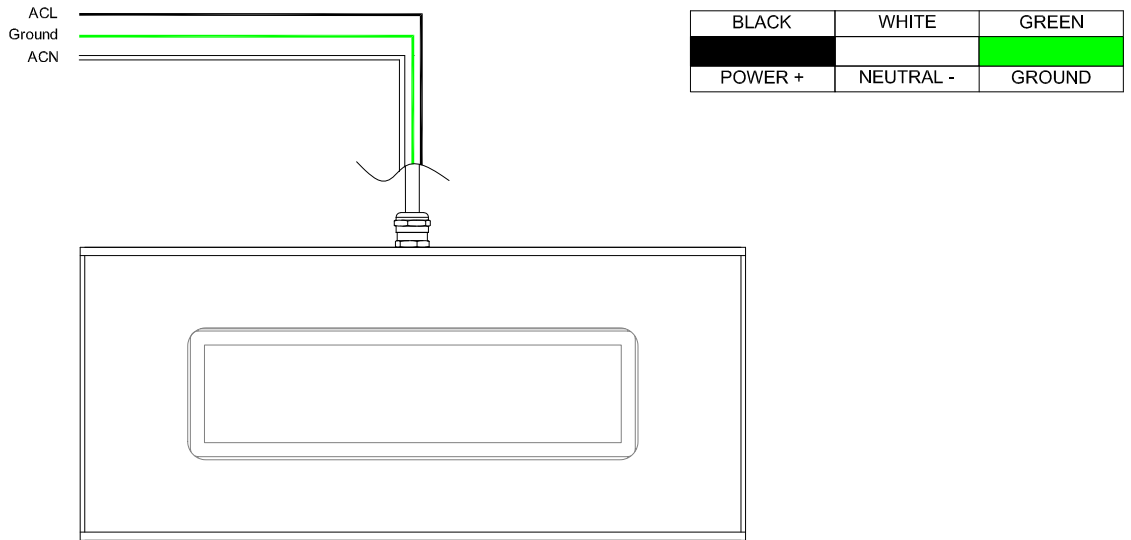

ELECTRICAL DETAILS

Non-Dimming | 3 Wire | 120-277V

0-10V Dimming | 5 Wire | 120-277V