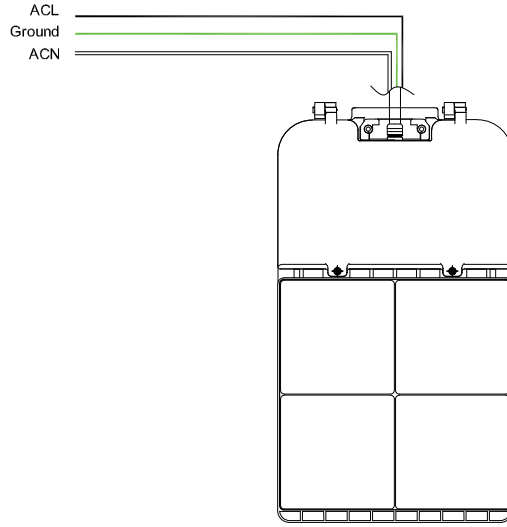

Leaf 3650

ELECTRICAL DETAILS

Non-Dimming | 3 Wire

BLACK	WHITE	GREEN
POWER +	NEUTRAL -	GROUND

0-10V Dimming | 5 Wire

BLACK	WHITE	GREEN	PURPLE	GREY
POWER +	NEUTRAL -	GROUND	DIM +	DIM -

Specifications sheets are subject to change without notification.