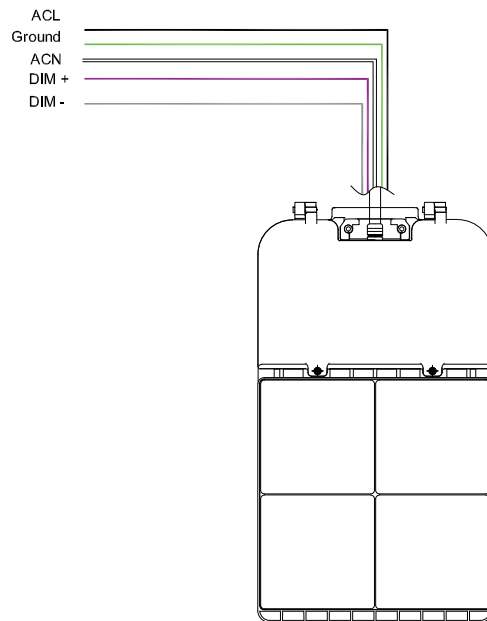

Leaf 3650

ELECTRICAL DETAILS

Non-Dimming | 3 Wire

BLACK	WHITE	GREEN
POWER +	NEUTRAL -	GROUND

0-10V Dimming | 5 Wire

BLACK	WHITE	GREEN	PURPLE	GREY
POWER +	NEUTRAL -	GROUND	DIM +	DIM -

Specifications sheets are subject to change without notification.