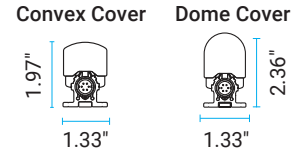

DIMENSIONS