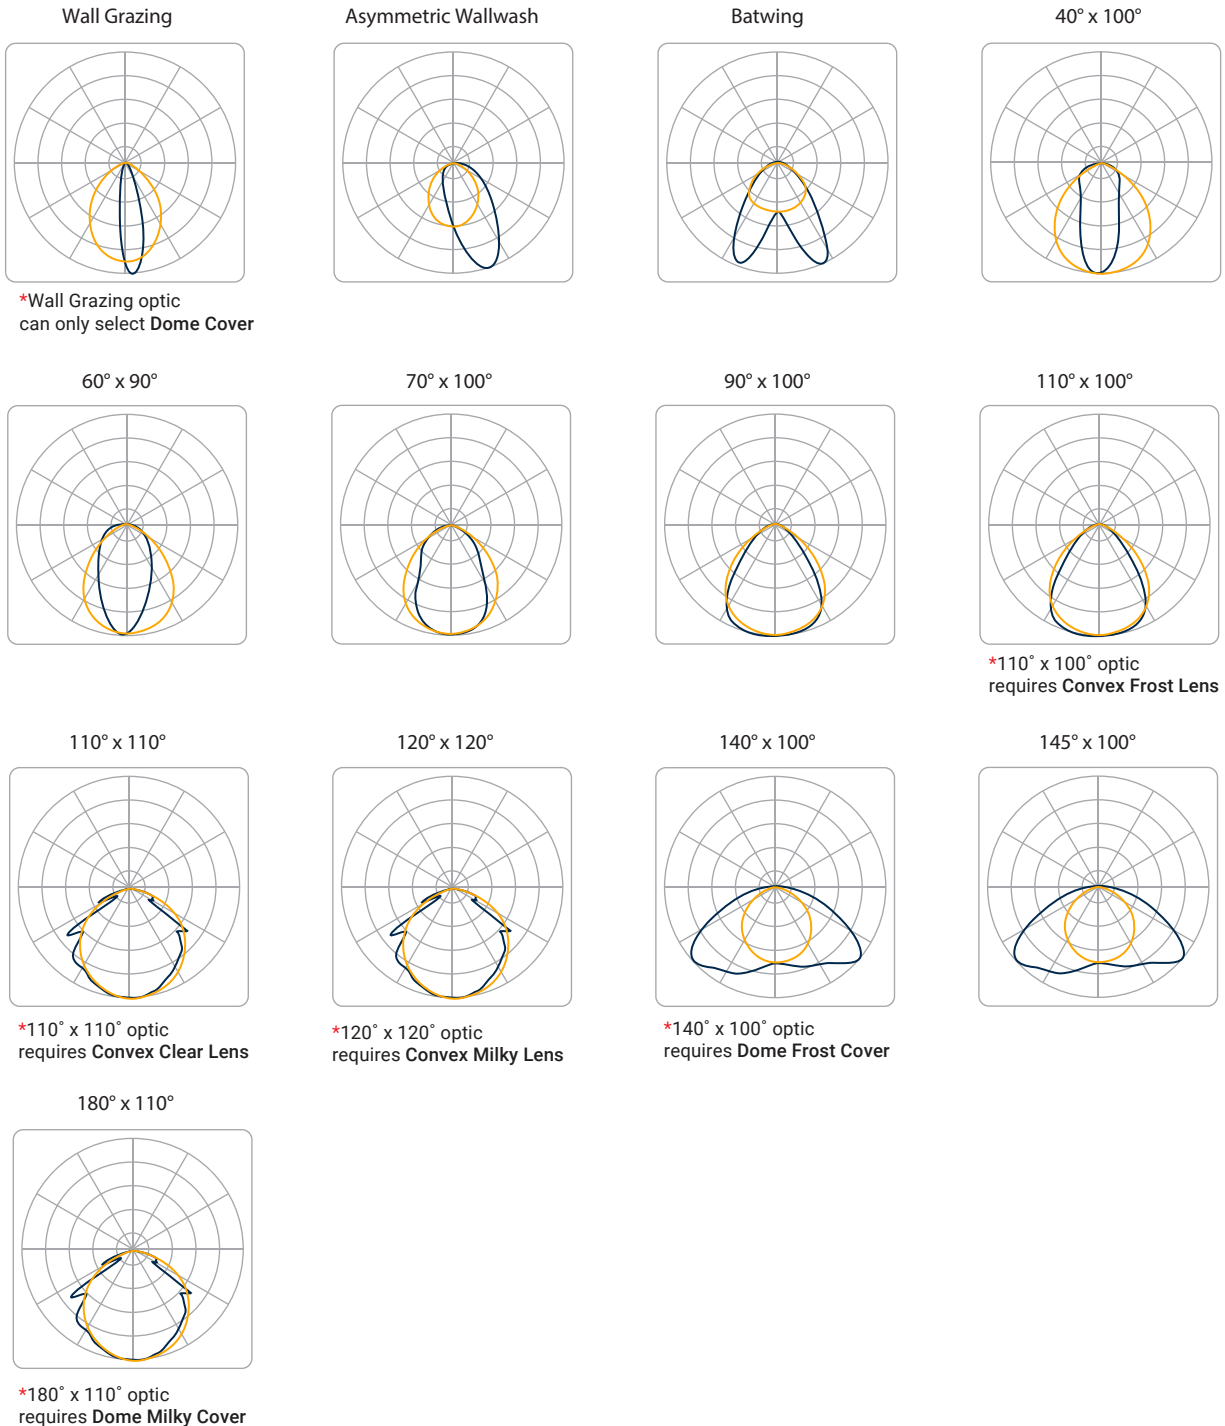

LENSING AND PHOTOMETRICS

ACCESSORIES

IP67 Quick Connect Starter & Jumper Cables

Gulfstream 3® RGBW

Starter Cable

Jumper Cable

End Cap

PART #	DESCRIPTION
GS3SC5P-5	GS3 Starter Cable 5ft
GS3SC5P-10	GS3 Starter Cable 10ft
GS3SC5P-15	GS3 Starter Cable 15ft
GS3SC5P-20	GS3 Starter Cable 20ft

PART #	DESCRIPTION
GS3J5P-5	GS3 Jumper Cable 5ft
GS3J5P-10	GS3 Jumper Cable 10ft
GS3J5P-15	GS3 Jumper Cable 15ft
GS3J5P-20	GS3 Jumper Cable 20ft

PART #	DESCRIPTION
GS3EC	GS3 End Cap

*Custom lengths available

DRIVER ORDERING CHART IP67 Rated, 120V-277V in -48V out.

Make selections by filling out the top row to create part number. (Choose your wattage, dimming, & output voltage)

Part Number Example: BSD-40-CV-U-N-N-MW-48V

BSD	____	CV	U	____	N	MW	____
	WATTAGE			DIMMING			OUTPUT VOLTAGE
	40			N (NON DIMMING)			48V
	60			D1 (0-10V DIMMING)			
	100						
	120						
	150						
	185						
	320						
	480						
	600						
	1000						
	1500*						
	2500*						

*1500W & 2500W rated for indoor use only

IP67 Enclosure

IP67 ENCLOSURE SPECIFICATIONS

Input Voltage	120-277V AC
Input Data	DMX 512 / ON/OFF
Output	DC + DMX 512 / DC + ON/OFF
Output Wattage	500W / 1000W / 2000W
Weight	Max. 22lbs
Operating Temperature	min -20°C, max 60°C
Storage Temperature	min -40°C, max 85°C
Ingress	IP67

PART #	DESCRIPTION
GS3IPE-500W	GS3 IP67 Enclosure - 500W
GS3IPE-1000W	GS3 IP67 Enclosure - 1000W
GS3IPE-2000W	GS3 IP67 Enclosure - 2000W