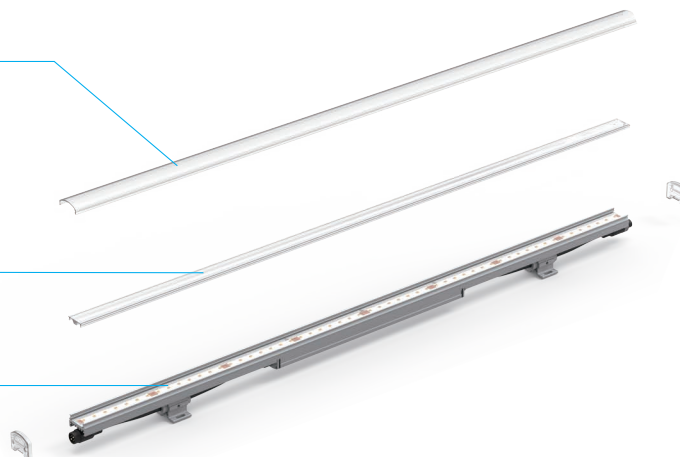

## Wallwash LED

48V DC | IP67

OUTDOOR

Designed specifically for facade lighting and grazing. High output, capable of connecting in continuous runs up to 213ft (65 meters); Secondary lenses amplify Wallwashing and Wall Grazing, improving capabilities beyond simply selecting lens angles, for exceptionally precise lighting performance. A diffused dome cover model is available for direct view.

#### LENS

- | Beam Angle

# ORGATECH<sup>®</sup>

High Performance - Very low profile.

Complete choice of LED outputs & added secondary optics for tru-asymmetric to batwing optics.

Long continuous runs up to 213ft (65m).

Slim rugged design - IP67