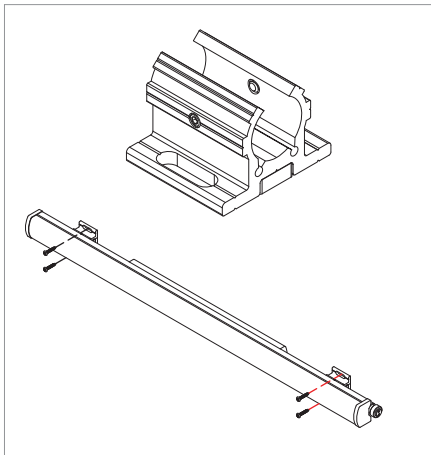

PART #	DESCRIPTION
GS3IPE-500W	GS3 IP67 Enclosure - 500W
GS3IPE-1000W	GS3 IP67 Enclosure - 1000W
GS3IPE-2000W	GS3 IP67 Enclosure - 2000W

**MOUNTING INSTALLATION**

**Swivel Mount** Two heavy duty adjustable Swivel Mounts slide along the fixture.