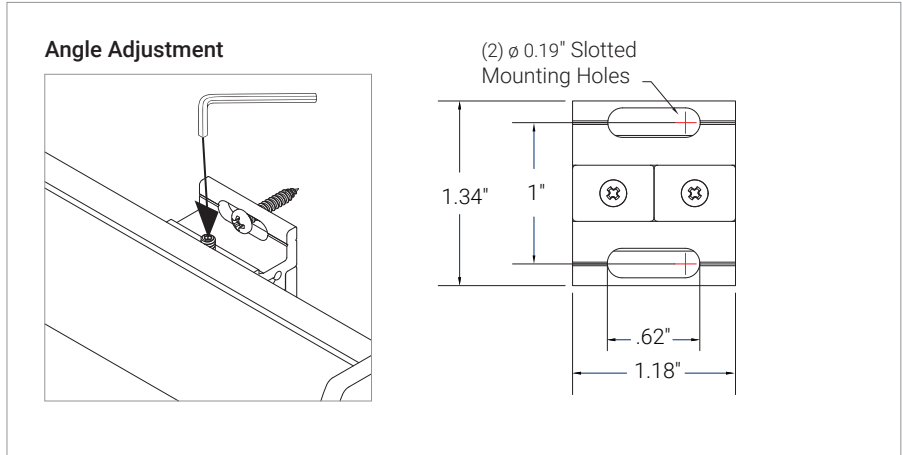

MOUNTING INSTALLATION

Swivel Mount Two heavy duty adjustable Swivel Mounts slide along the fixture.

- Mount each Swivel Mount with two screw(s).

- Loosen set screw(s), aim fixture and lock the set screws.