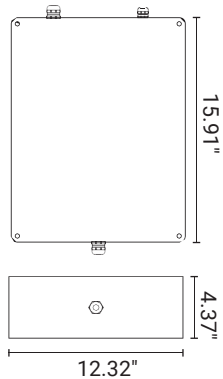

ACCESSORIES

IP67 Quick Connect Starter & Jumper Cables

Gulfstream 3® RGBW

Starter Cable

Jumper Cable

End Cap

PART #	DESCRIPTION
GS3SC5P-5	GS3 Starter Cable 5ft
GS3SC5P-10	GS3 Starter Cable 10ft
GS3SC5P-15	GS3 Starter Cable 15ft
GS3SC5P-20	GS3 Starter Cable 20ft

PART #	DESCRIPTION
GS3J5P-5	GS3 Jumper Cable 5ft
GS3J5P-10	GS3 Jumper Cable 10ft
GS3J5P-15	GS3 Jumper Cable 15ft
GS3J5P-20	GS3 Jumper Cable 20ft

PART #	DESCRIPTION
GS3EC	GS3 End Cap

*Custom lengths available

DRIVER ORDERING CHART IP67 Rated, 120V-277V in -48V out.

Make selections by filling out the top row to create part number. (Choose your wattage, dimming, & output voltage)

Part Number Example: BSD-40-CV-U-N-N-MW-48V

BSD	____	CV	U	____	N	MW	____
	WATTAGE			DIMMING			OUTPUT VOLTAGE
	40			N (NON DIMMING)			48V
	60			D1 (0-10V DIMMING)			
	100						
	120						
	150						
	185						
	320						
	480						
	600						
	1000						
	1500*						
	2500*						

*1500W & 2500W rated for indoor use only

IP67 Enclosure

IP67 ENCLOSURE SPECIFICATIONS

Input Voltage	120-277V AC
Input Data	DMX 512 / ON/OFF
Output	DC + DMX 512 / DC + ON/OFF
Output Wattage	500W / 1000W / 2000W
Weight	Max. 22lbs
Operating Temperature	min -20°C, max 60°C
Storage Temperature	min -40°C, max 85°C
Ingress	IP67

PART #	DESCRIPTION
GS3IPE-500W	GS3 IP67 Enclosure - 500W
GS3IPE-1000W	GS3 IP67 Enclosure - 1000W
GS3IPE-2000W	GS3 IP67 Enclosure - 2000W