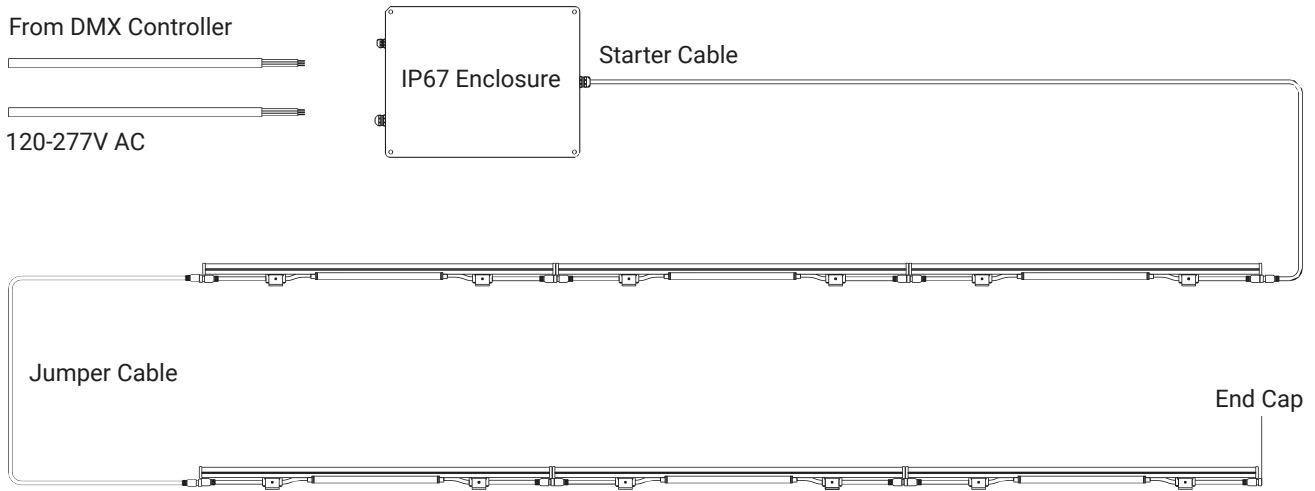

PART #	DESCRIPTION
GS3IPE-500W	GS3 IP67 Enclosure - 500W
GS3IPE-1000W	GS3 IP67 Enclosure - 1000W
GS3IPE-2000W	GS3 IP67 Enclosure - 2000W

**MOUNTING INSTALLATION**

**Swivel Mount** Two heavy duty adjustable Swivel Mounts slide along the fixture.