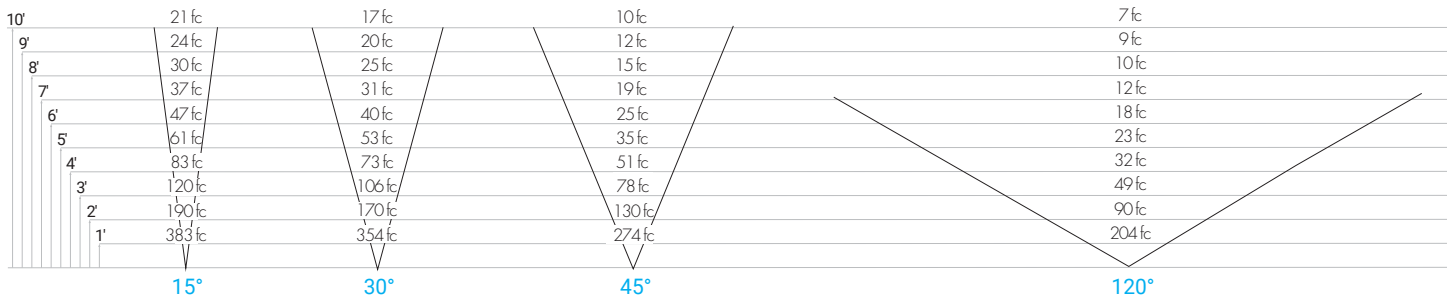

### PHOTOMETRIC DATA - LH 4.5W/ft (based off 4ft fixture)