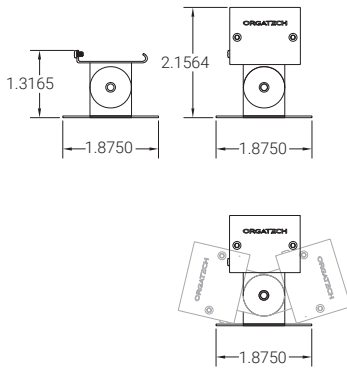

SLIDING BRACKET 1