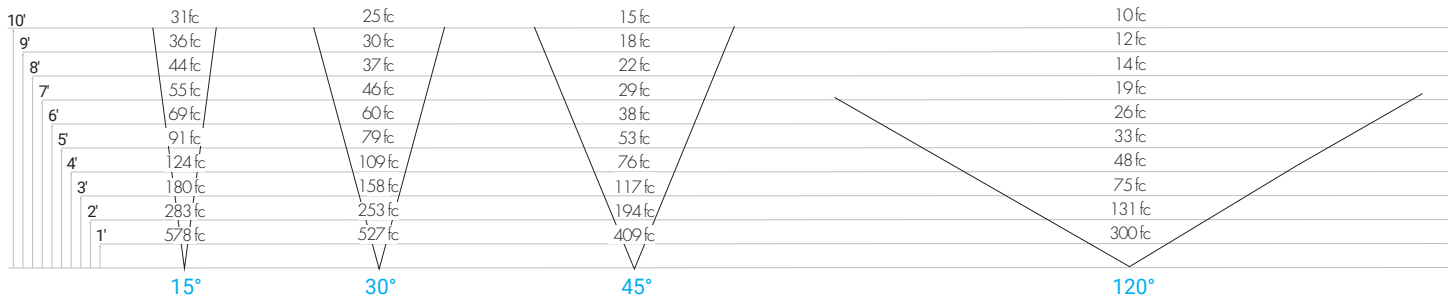

PHOTOMETRIC DATA - LEH 6.7W/ft (based off 4ft fixture)