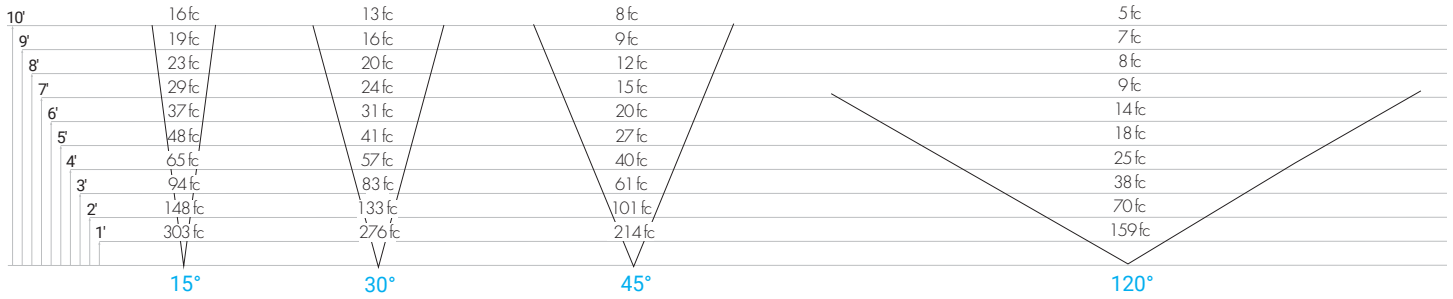

### PHOTOMETRIC DATA - LS 3.5W/ft (based off 4ft fixture)