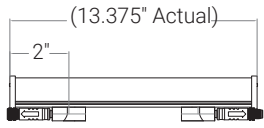

FIXTURE SIZES

1ft nom. (remote driver only*)