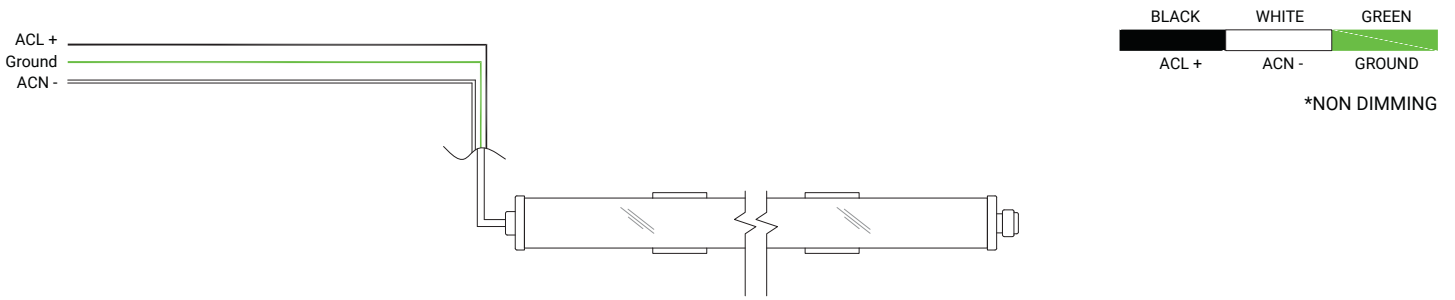

ELECTRICAL DETAILS

Non-Dimming | 3 Wire