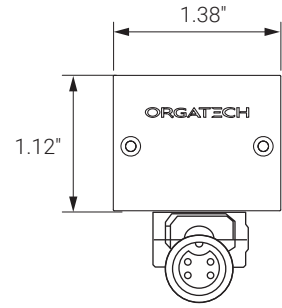

### PHOTOMETRIC DATA - LH 4.5W/ft (based off 4ft fixture)

### PHOTOMETRIC DATA - LEH 6.7W/ft (based off 4ft fixture)

## OPTICS

## FIXTURE SIZES

**1ft** nom. (remote driver only\*)

**2ft** nom.

**3ft** nom.

**4ft** nom.