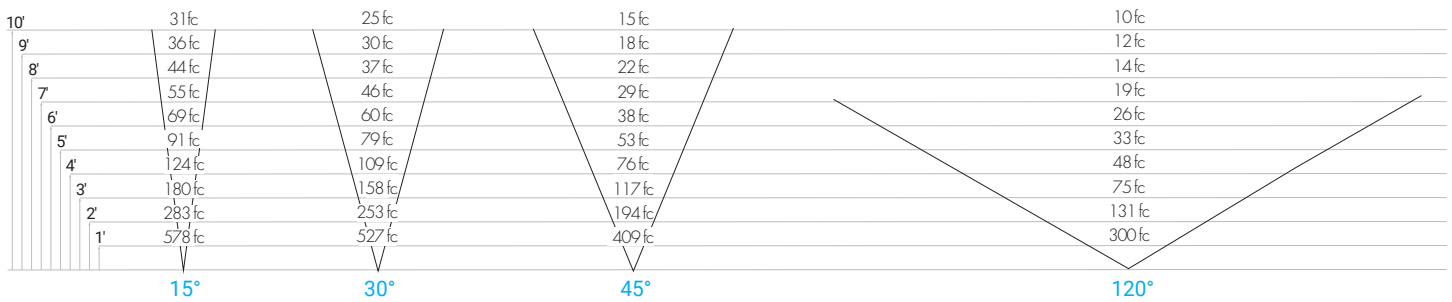

Specifications sheets are subject to change without notification.

Orgatech® | 12203 Magnolia Ave Suite 1, Riverside, CA 92503 | 626.969.6820 | orgatech.com | 01/2025 V9

PHOTOMETRICS AND OPTICS

Aiming fixtures with the lens options shown enable perfect asymmetric performances to meet the needs of any wallwashing project. Combining easy specification with easy aiming for long throw with even, shadowless distribution.

PHOTOMETRIC DATA - LS 3.5W/ft (based off 4ft fixture)

PHOTOMETRIC DATA - LH 4.5W/ft (based off 4ft fixture)

PHOTOMETRIC DATA - LEH 6.7W/ft (based off 4ft fixture)

OPTICS

Specifications sheets are subject to change without notification.