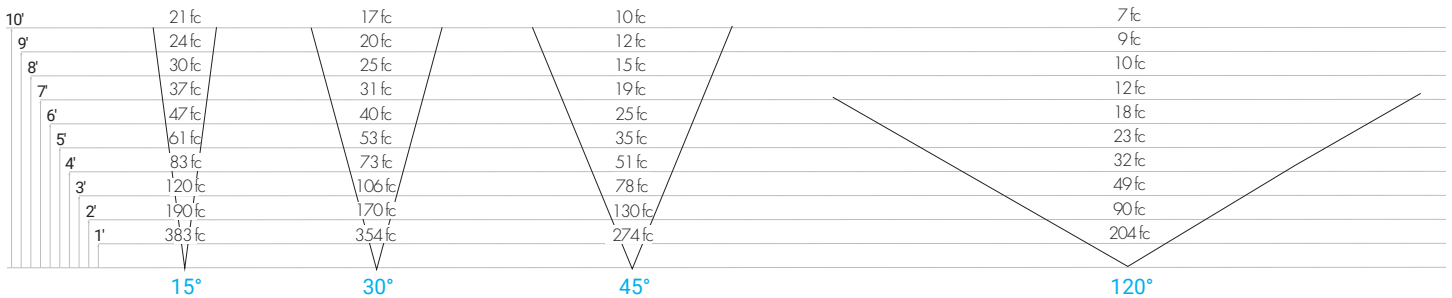

Specifications sheets are subject to change without notification.

Orgatech® | 12203 Magnolia Ave Suite 1, Riverside, CA 92503 | 626.969.6820 | orgatech.com | 01/2025 V9

PHOTOMETRICS AND OPTICS

Aiming fixtures with the lens options shown enable perfect asymmetric performances to meet the needs of any wallwashing project. Combining easy specification with easy aiming for long throw with even, shadowless distribution.

PHOTOMETRIC DATA - LS 3.5W/ft (based off 4ft fixture)

PHOTOMETRIC DATA - LH 4.5W/ft (based off 4ft fixture)

PHOTOMETRIC DATA - LEH 6.7W/ft (based off 4ft fixture)

OPTICS

Specifications sheets are subject to change without notification.