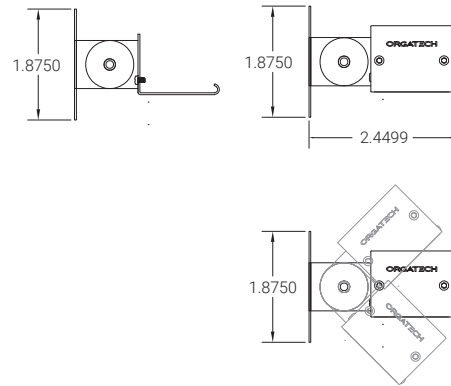

Specifications sheets are subject to change without notification.

Orgatech® | 12203 Magnolia Ave Suite 1, Riverside, CA 92503 | 626.969.6820 | orgatech.com | 01/2025 V9

PHOTOMETRICS AND OPTICS

Aiming fixtures with the lens options shown enable perfect asymmetric performances to meet the needs of any wallwashing project. Combining easy specification with easy aiming for long throw with even, shadowless distribution.

PHOTOMETRIC DATA - LS 3.5W/ft (based off 4ft fixture)

PHOTOMETRIC DATA - LH 4.5W/ft (based off 4ft fixture)

PHOTOMETRIC DATA - LEH 6.7W/ft (based off 4ft fixture)

OPTICS

Specifications sheets are subject to change without notification.

MOUNTING OPTIONS

SLIDING BRACKET

Available in 2 different options.

SLIDING BRACKET 1

SLIDING BRACKET 2

Allows the fixture to be mounted horizontal.

ACCESSORIES

STARTER CABLE

(input side)

JUMPER CABLE

(input side)

(output side)

END CAP (input side)

END CAP (output side)

PART #	DESCRIPTION
M12-SC-4FT	48" Starter Cable

PART #	DESCRIPTION
M12-JC-1FT	12" Jumper Cable
M12-JC-2FT	24" Jumper Cable
M12-JC-3FT	36" Jumper Cable
M12-JC-4FT	48" Jumper Cable