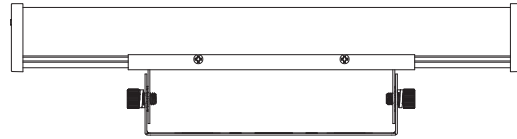

Specifications sheets are subject to change without notification.

Orgatech® | 12203 Magnolia Ave Suite 1, Riverside, CA 92503 | 626.969.6820 | orgatech.com | 01/2025 V9

PHOTOMETRICS AND OPTICS

Aiming fixtures with the lens options shown enable perfect asymmetric performances to meet the needs of any wallwashing project. Combining easy specification with easy aiming for long throw with even, shadowless distribution.

PHOTOMETRIC DATA - LS 3.5W/ft (based off 4ft fixture)

PHOTOMETRIC DATA - LH 4.5W/ft (based off 4ft fixture)

PHOTOMETRIC DATA - LEH 6.7W/ft (based off 4ft fixture)

OPTICS

Specifications sheets are subject to change without notification.

MOUNTING OPTIONS

SLIDING BRACKET

Available in 2 different options.

SLIDING BRACKET 1

SLIDING BRACKET 2

Allows the fixture to be mounted horizontal.

ACCESSORIES

STARTER CABLE

(input side)

JUMPER CABLE

(input side)

(output side)

END CAP (input side)

END CAP (output side)

PART #	DESCRIPTION
M12-SC-4FT	48" Starter Cable

PART #	DESCRIPTION
M12-JC-1FT	12" Jumper Cable
M12-JC-2FT	24" Jumper Cable
M12-JC-3FT	36" Jumper Cable
M12-JC-4FT	48" Jumper Cable