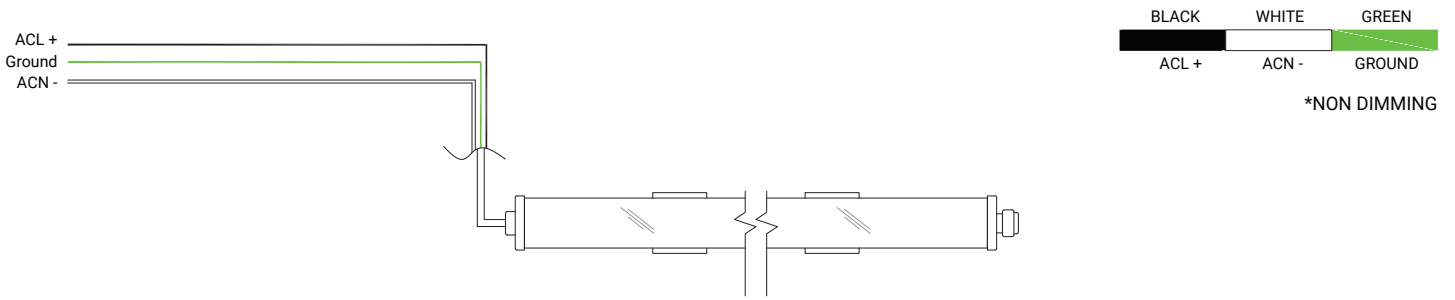

PHOTOMETRIC DATA - LS 3.5W/ft (based off 4ft fixture)

PHOTOMETRIC DATA - LH 4.5W/ft (based off 4ft fixture)

PHOTOMETRIC DATA - LEH 6.7W/ft (based off 4ft fixture)

OPTICS

Specifications sheets are subject to change without notification.

MOUNTING OPTIONS

SLIDING BRACKET

Available in 2 different options.

SLIDING BRACKET 1

SLIDING BRACKET 2

Allows the fixture to be mounted horizontal.

ACCESSORIES

STARTER CABLE

(input side)

JUMPER CABLE

(input side)

(output side)

END CAP (input side)

END CAP (output side)

PART #	DESCRIPTION
M12-SC-4FT	48" Starter Cable

PART #	DESCRIPTION
M12-JC-1FT	12" Jumper Cable
M12-JC-2FT	24" Jumper Cable
M12-JC-3FT	36" Jumper Cable
M12-JC-4FT	48" Jumper Cable

PART #	DESCRIPTION
M12-MC-ENDCAP	End Cap (input side)
M12-FC-ENDCAP	End Cap (output side)

ELECTRICAL DETAILS

Non-Dimming | 3 Wire

0-10V Dimming | 5 Wire