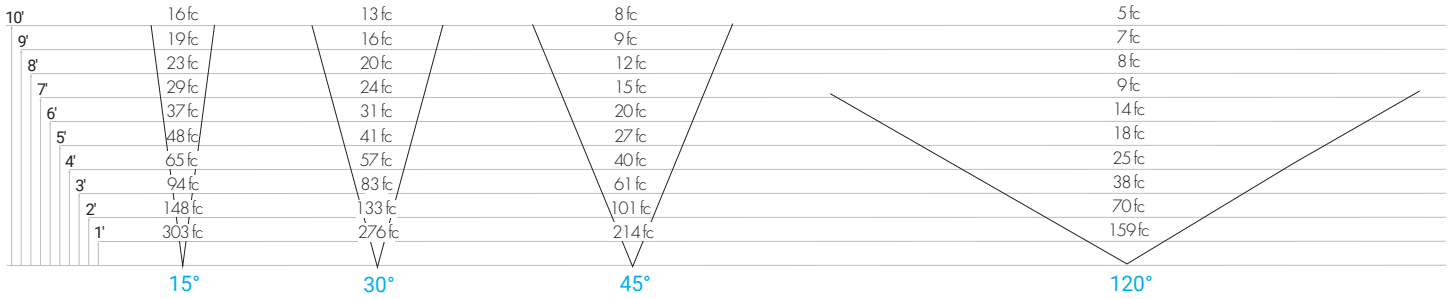

Specifications sheets are subject to change without notification.

Orgatech® | 12203 Magnolia Ave Suite 1, Riverside, CA 92503 | 626.969.6820 | orgatech.com | 01/2025 V9

PHOTOMETRICS AND OPTICS

Aiming fixtures with the lens options shown enable perfect asymmetric performances to meet the needs of any wallwashing project. Combining easy specification with easy aiming for long throw with even, shadowless distribution.

PHOTOMETRIC DATA - LS 3.5W/ft (based off 4ft fixture)

PHOTOMETRIC DATA - LH 4.5W/ft (based off 4ft fixture)

PHOTOMETRIC DATA - LEH 6.7W/ft (based off 4ft fixture)

OPTICS

Specifications sheets are subject to change without notification.