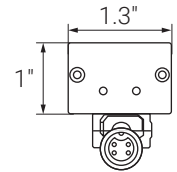

Omegalume® 4300

Exterior Linear LED Lightbar

120-277VAC | IP67

ORGATECH