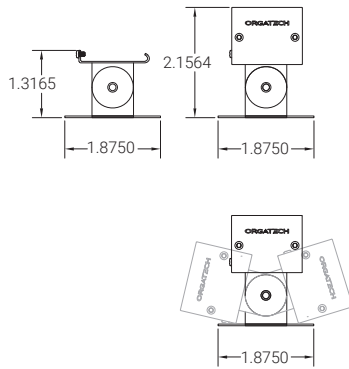

SLIDING BRACKET 1