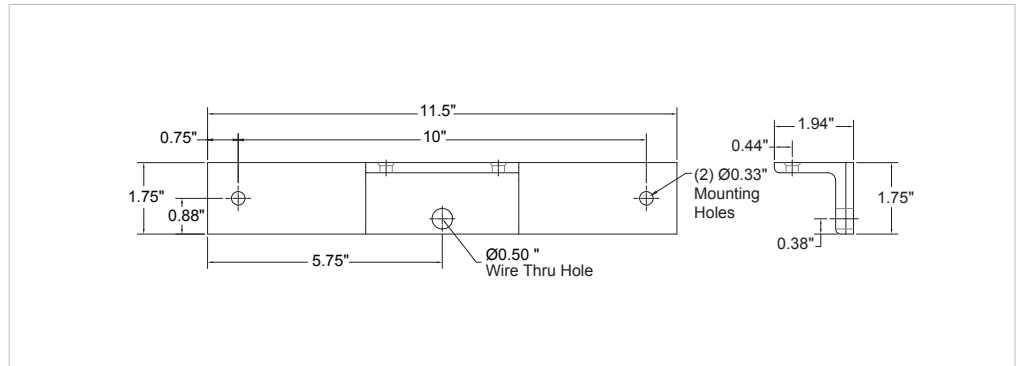

BF Flush Mount

Standard mounting with back plate.

Specifications sheets are subject to change without notification.