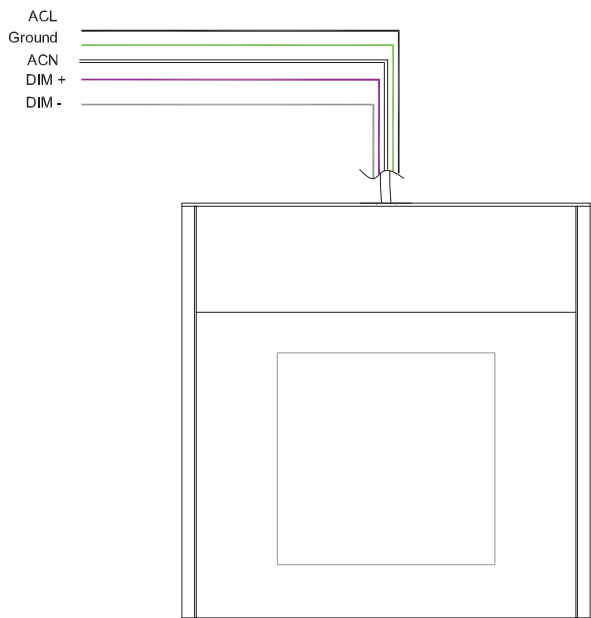

YK Yoke Mount

Implements rotary mechanics to the luminaire enables directional adjustment simplicity. Mounts to structure cover via (2) 1/4" screws.

BF Flush Mount

Standard mounting with back plate.

Specifications sheets are subject to change without notification.

Butterfly® 3600

MOUNTING OPTIONS AND ACCESSORIES

PS36, PD36 Single, Double Pendant Mount

Available for single and double fixtures. Standard 36" stems. Fixtures are designed to be mounted above 6' 4".

ACCESSORIES

W Wide Optic

Wide forward throw lens

Butterfly 3600

ELECTRICAL DETAILS

Non-Dimming | 3 Wire | 120-277V

BLACK	WHITE	GREEN
POWER +	NEUTRAL -	GROUND

0-10V Dimming | 5 Wire | 120-277V

BLACK	WHITE	GREEN	PURPLE	GREY
POWER +	NEUTRAL -	GROUND	DIM +	DIM -