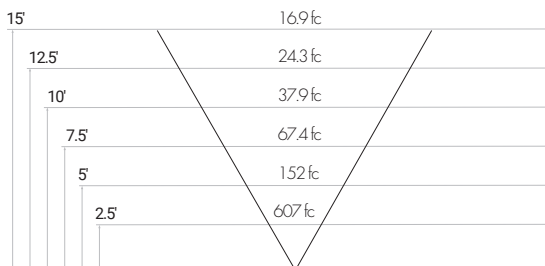

Specifications sheets are subject to change without notification.

PHOTOMETRICS

25 WATT - FORWARD THROW

25 WATT - WIDE FORWARD THROW

50 WATT - FORWARD THROW

50 WATT - WIDE FORWARD THROW

75 WATT - FORWARD THROW

75 WATT - WIDE FORWARD THROW

100 WATT - FORWARD THROW

100 WATT - WIDE FORWARD THROW

150 WATT - FORWARD THROW

150 WATT - WIDE FORWARD THROW

Specifications sheets are subject to change without notification.

PHOTOMETRICS