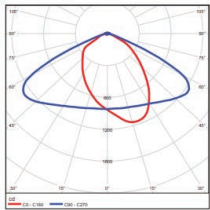

PERFORMANCE

Electrical 120-277V AC / 277-480V AC Input line voltage

LED Wattage 25W, 50W, 75W, 100W, 150W, 160W, 190W, 240W, 320W

Environment IP66 - Suitable for Wet Locations. Natatorium - Marine Grade Finish Operating Temperature - 40°F to 122°F

Warranty 5 yr / 50,000 hour limited warranty

CRI 80+

Certifications UL Listed

STANDARD FORWARD THROW