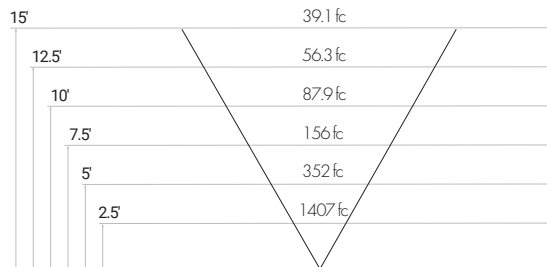

75 WATT - WIDE FORWARD THROW

100 WATT - FORWARD THROW

100 WATT - WIDE FORWARD THROW

150 WATT - FORWARD THROW

150 WATT - WIDE FORWARD THROW

Specifications sheets are subject to change without notification.

PHOTOMETRICS

160 WATT - FORWARD THROW

160 WATT - WIDE FORWARD THROW

190 WATT - FORWARD THROW

190 WATT - WIDE FORWARD THROW

240 WATT - FORWARD THROW

240 WATT - WIDE FORWARD THROW

320 WATT - FORWARD THROW

320 WATT - WIDE FORWARD THROW