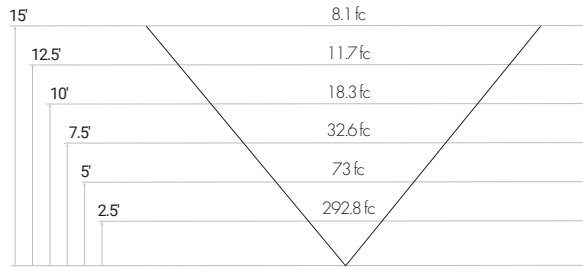

Specifications sheets are subject to change without notification.

PHOTOMETRICS

25 WATT - FORWARD THROW

25 WATT - WIDE FORWARD THROW

50 WATT - FORWARD THROW

50 WATT - WIDE FORWARD THROW

75 WATT - FORWARD THROW

75 WATT - WIDE FORWARD THROW

100 WATT - FORWARD THROW

100 WATT - WIDE FORWARD THROW

150 WATT - FORWARD THROW

150 WATT - WIDE FORWARD THROW

Specifications sheets are subject to change without notification.

PHOTOMETRICS