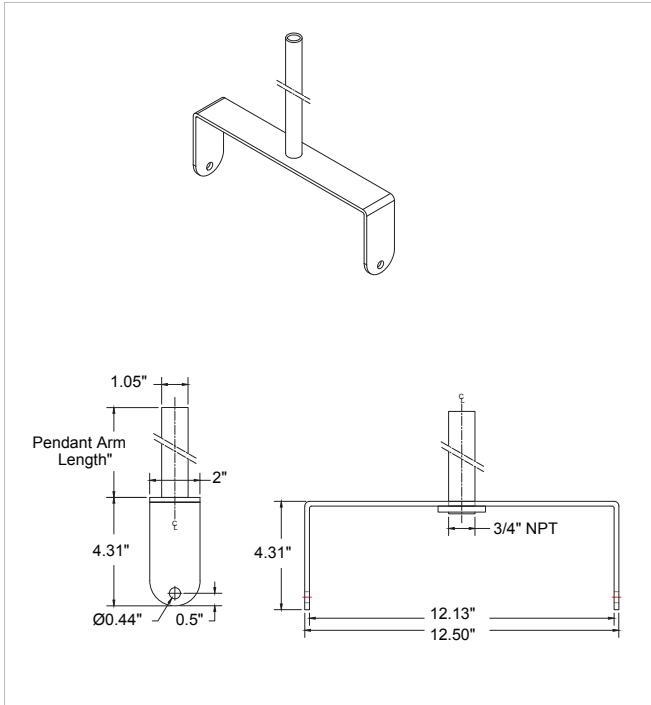

Butterfly® 3600

MOUNTING OPTIONS AND ACCESSORIES

PS36, PD36 Single, Double Pendant Mount

Available for single and double fixtures. Standard 36" stems. Fixtures are designed to be mounted above 6' 4".

ACCESSORIES

W Wide Optic

Wide forward throw lens