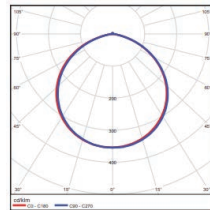

OPTIONAL WIDE FORWARD THROW