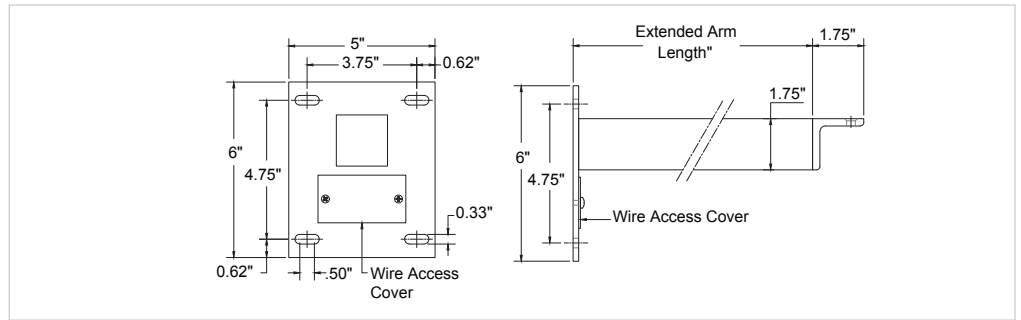

MOUNTING OPTIONS AND ACCESSORIES

B4 4" Swivel Mount

A heavy duty adjustable mounting bracket with locking bolts.

Ax Extended Arm

Available in 4"-36" lengths. Power cords are routed through arms, exiting close to the wall to connect to an adjacent j-box or other power outlet, providing a tidy installation.