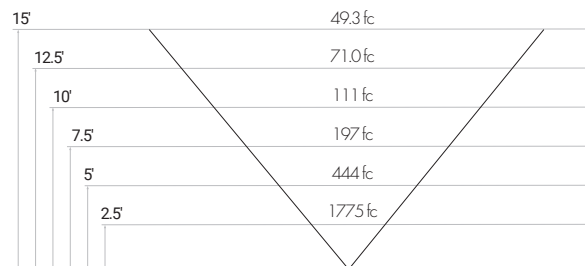

75 WATT - WIDE FORWARD THROW

100 WATT - FORWARD THROW

100 WATT - WIDE FORWARD THROW

150 WATT - FORWARD THROW

150 WATT - WIDE FORWARD THROW

Specifications sheets are subject to change without notification.

PHOTOMETRICS

160 WATT - FORWARD THROW

160 WATT - WIDE FORWARD THROW

190 WATT - FORWARD THROW

190 WATT - WIDE FORWARD THROW

240 WATT - FORWARD THROW

240 WATT - WIDE FORWARD THROW

320 WATT - FORWARD THROW

320 WATT - WIDE FORWARD THROW