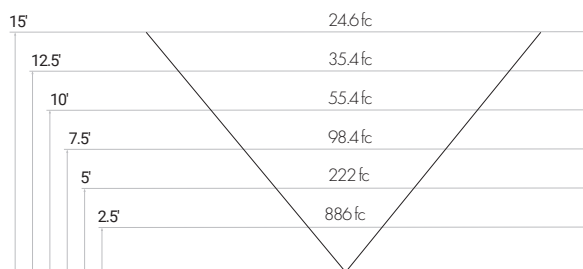

Specifications sheets are subject to change without notification.

PHOTOMETRICS

25 WATT - FORWARD THROW

25 WATT - WIDE FORWARD THROW

50 WATT - FORWARD THROW

50 WATT - WIDE FORWARD THROW

75 WATT - FORWARD THROW

75 WATT - WIDE FORWARD THROW

100 WATT - FORWARD THROW

100 WATT - WIDE FORWARD THROW

150 WATT - FORWARD THROW

150 WATT - WIDE FORWARD THROW

Specifications sheets are subject to change without notification.

PHOTOMETRICS

160 WATT - FORWARD THROW

160 WATT - WIDE FORWARD THROW

190 WATT - FORWARD THROW

190 WATT - WIDE FORWARD THROW

240 WATT - FORWARD THROW

240 WATT - WIDE FORWARD THROW

320 WATT - FORWARD THROW

320 WATT - WIDE FORWARD THROW