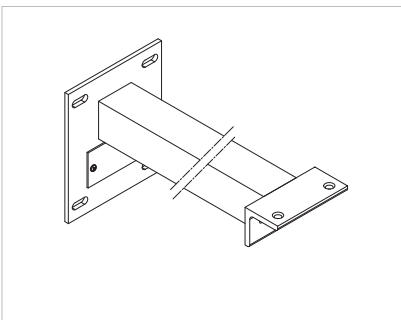

MOUNTING OPTIONS AND ACCESSORIES

B4 4" Swivel Mount

A heavy duty adjustable mounting bracket with locking bolts.

Ax Extended Arm

Available in 4"-36" lengths. Power cords are routed through arms, exiting close to the wall to connect to an adjacent j-box or other power outlet, providing a tidy installation.