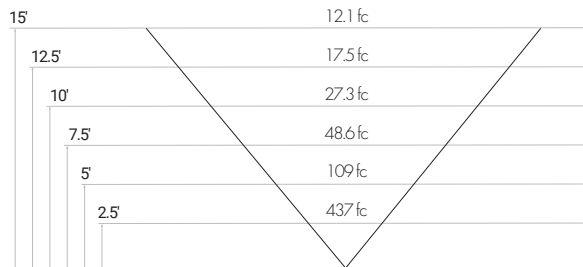

Specifications sheets are subject to change without notification.

PHOTOMETRICS

25 WATT - FORWARD THROW

25 WATT - WIDE FORWARD THROW

50 WATT - FORWARD THROW

50 WATT - WIDE FORWARD THROW

75 WATT - FORWARD THROW

75 WATT - WIDE FORWARD THROW

100 WATT - FORWARD THROW

100 WATT - WIDE FORWARD THROW

150 WATT - FORWARD THROW

150 WATT - WIDE FORWARD THROW

Specifications sheets are subject to change without notification.

PHOTOMETRICS