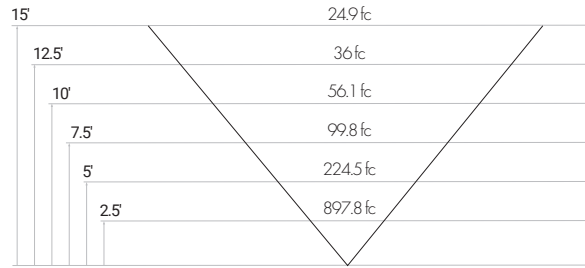

Specifications sheets are subject to change without notification.

PHOTOMETRICS

25 WATT - FORWARD THROW

25 WATT - WIDE FORWARD THROW

50 WATT - FORWARD THROW

50 WATT - WIDE FORWARD THROW

75 WATT - FORWARD THROW

75 WATT - WIDE FORWARD THROW

100 WATT - FORWARD THROW

100 WATT - WIDE FORWARD THROW

150 WATT - FORWARD THROW

150 WATT - WIDE FORWARD THROW

Specifications sheets are subject to change without notification.

PHOTOMETRICS

160 WATT - FORWARD THROW

160 WATT - WIDE FORWARD THROW

190 WATT - FORWARD THROW

190 WATT - WIDE FORWARD THROW

240 WATT - FORWARD THROW

240 WATT - WIDE FORWARD THROW

320 WATT - FORWARD THROW

320 WATT - WIDE FORWARD THROW