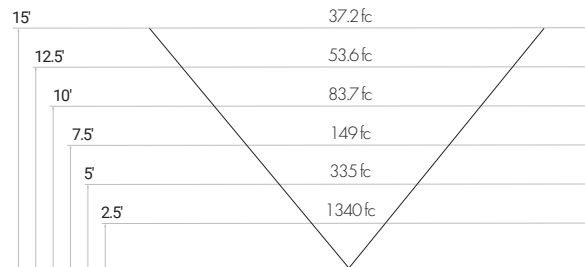

75 WATT - WIDE FORWARD THROW

100 WATT - FORWARD THROW

100 WATT - WIDE FORWARD THROW

150 WATT - FORWARD THROW

150 WATT - WIDE FORWARD THROW

Specifications sheets are subject to change without notification.

PHOTOMETRICS

160 WATT - FORWARD THROW

160 WATT - WIDE FORWARD THROW

190 WATT - FORWARD THROW

190 WATT - WIDE FORWARD THROW

240 WATT - FORWARD THROW

240 WATT - WIDE FORWARD THROW

320 WATT - FORWARD THROW

320 WATT - WIDE FORWARD THROW