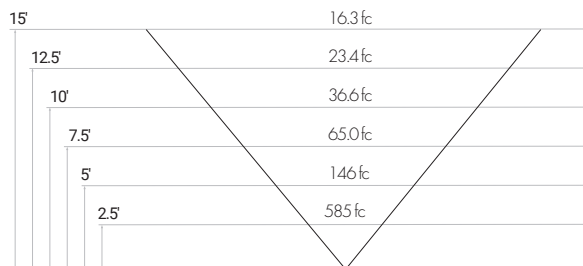

Specifications sheets are subject to change without notification.

PHOTOMETRICS

25 WATT - FORWARD THROW

25 WATT - WIDE FORWARD THROW

50 WATT - FORWARD THROW

50 WATT - WIDE FORWARD THROW

75 WATT - FORWARD THROW

75 WATT - WIDE FORWARD THROW

100 WATT - FORWARD THROW

100 WATT - WIDE FORWARD THROW

150 WATT - FORWARD THROW

150 WATT - WIDE FORWARD THROW

Specifications sheets are subject to change without notification.

PHOTOMETRICS