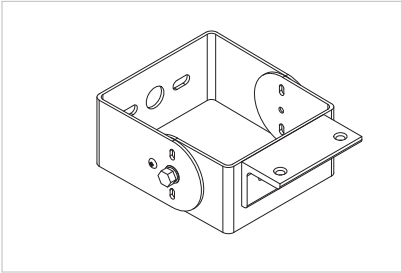

160 WATT - FORWARD THROW

160 WATT - WIDE FORWARD THROW

190 WATT - FORWARD THROW

190 WATT - WIDE FORWARD THROW

240 WATT - FORWARD THROW

240 WATT - WIDE FORWARD THROW

320 WATT - FORWARD THROW

320 WATT - WIDE FORWARD THROW

MOUNTING OPTIONS AND ACCESSORIES

B4 4" Swivel Mount

A heavy duty adjustable mounting bracket with locking bolts.

Ax Extended Arm

Available in 4"-36" lengths. Power cords are routed through arms, exiting close to the wall to connect to an adjacent j-box or other power outlet, providing a tidy installation.