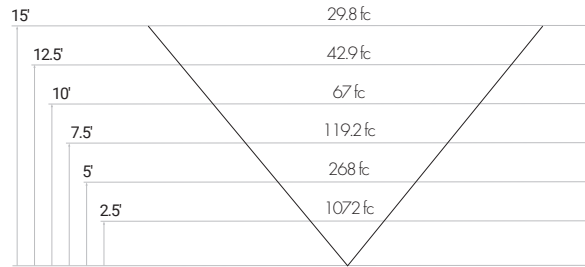

75 WATT - WIDE FORWARD THROW

100 WATT - FORWARD THROW

100 WATT - WIDE FORWARD THROW

150 WATT - FORWARD THROW

150 WATT - WIDE FORWARD THROW

Specifications sheets are subject to change without notification.

PHOTOMETRICS

160 WATT - FORWARD THROW

160 WATT - WIDE FORWARD THROW

190 WATT - FORWARD THROW

190 WATT - WIDE FORWARD THROW

240 WATT - FORWARD THROW

240 WATT - WIDE FORWARD THROW

320 WATT - FORWARD THROW

320 WATT - WIDE FORWARD THROW