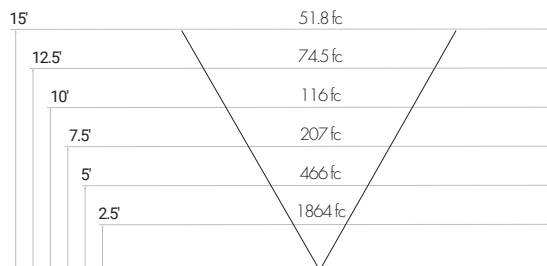

75 WATT - WIDE FORWARD THROW

100 WATT - FORWARD THROW

100 WATT - WIDE FORWARD THROW

150 WATT - FORWARD THROW

150 WATT - WIDE FORWARD THROW

Specifications sheets are subject to change without notification.

PHOTOMETRICS

160 WATT - FORWARD THROW

160 WATT - WIDE FORWARD THROW

190 WATT - FORWARD THROW

190 WATT - WIDE FORWARD THROW

240 WATT - FORWARD THROW

240 WATT - WIDE FORWARD THROW

320 WATT - FORWARD THROW

320 WATT - WIDE FORWARD THROW