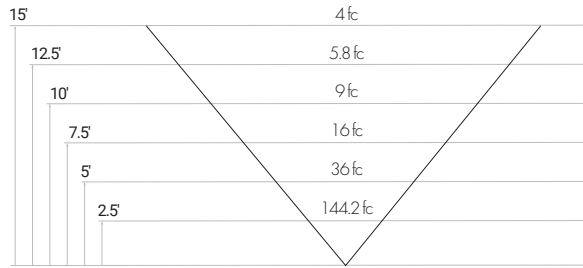

Specifications sheets are subject to change without notification.

PHOTOMETRICS

25 WATT - FORWARD THROW

25 WATT - WIDE FORWARD THROW

50 WATT - FORWARD THROW

50 WATT - WIDE FORWARD THROW

75 WATT - FORWARD THROW

75 WATT - WIDE FORWARD THROW

100 WATT - FORWARD THROW

100 WATT - WIDE FORWARD THROW

150 WATT - FORWARD THROW

150 WATT - WIDE FORWARD THROW

Specifications sheets are subject to change without notification.

PHOTOMETRICS