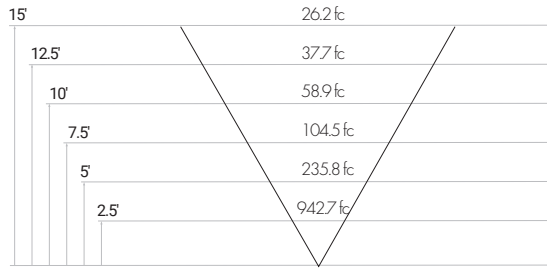

Specifications sheets are subject to change without notification.

PHOTOMETRICS

25 WATT - FORWARD THROW

25 WATT - WIDE FORWARD THROW

50 WATT - FORWARD THROW

50 WATT - WIDE FORWARD THROW

75 WATT - FORWARD THROW

75 WATT - WIDE FORWARD THROW

100 WATT - FORWARD THROW

100 WATT - WIDE FORWARD THROW

150 WATT - FORWARD THROW

150 WATT - WIDE FORWARD THROW

Specifications sheets are subject to change without notification.

PHOTOMETRICS

160 WATT - FORWARD THROW

160 WATT - WIDE FORWARD THROW

190 WATT - FORWARD THROW

190 WATT - WIDE FORWARD THROW

240 WATT - FORWARD THROW

240 WATT - WIDE FORWARD THROW

320 WATT - FORWARD THROW

320 WATT - WIDE FORWARD THROW