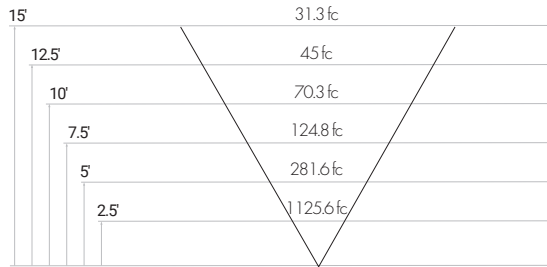

190 WATT - FORWARD THROW