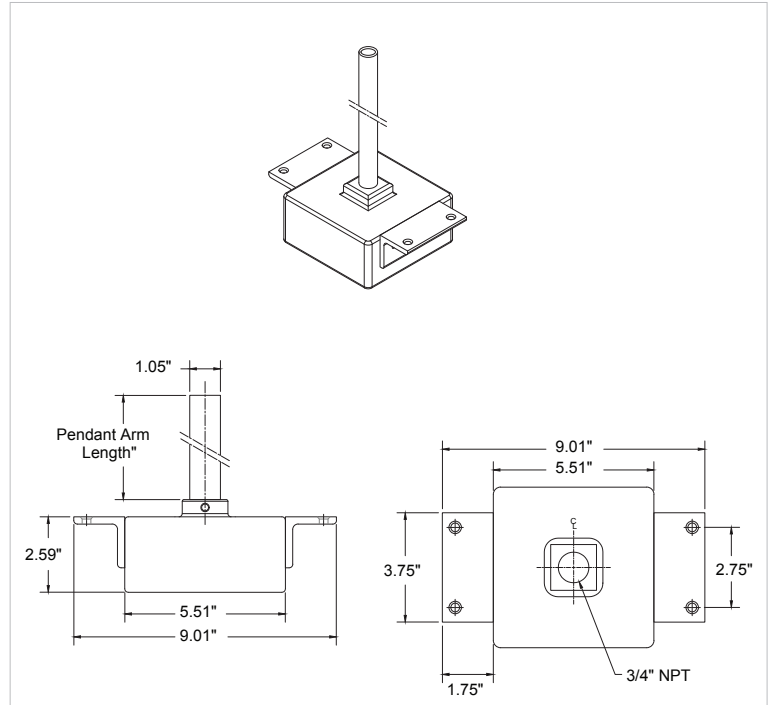

Butterfly® 3600

MOUNTING OPTIONS AND ACCESSORIES

PS36, PD36 Single, Double Pendant Mount

Available for single and double fixtures. Standard 36" stems. Fixtures are designed to be mounted above 6' 4".

ACCESSORIES

W Wide Optic

Wide forward throw lens