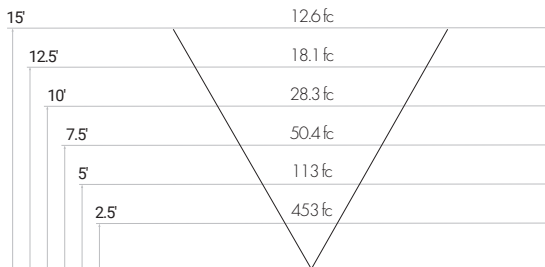

Specifications sheets are subject to change without notification.

PHOTOMETRICS

25 WATT - FORWARD THROW

25 WATT - WIDE FORWARD THROW

50 WATT - FORWARD THROW

50 WATT - WIDE FORWARD THROW

75 WATT - FORWARD THROW

75 WATT - WIDE FORWARD THROW

100 WATT - FORWARD THROW

100 WATT - WIDE FORWARD THROW

150 WATT - FORWARD THROW

150 WATT - WIDE FORWARD THROW

Specifications sheets are subject to change without notification.

PHOTOMETRICS