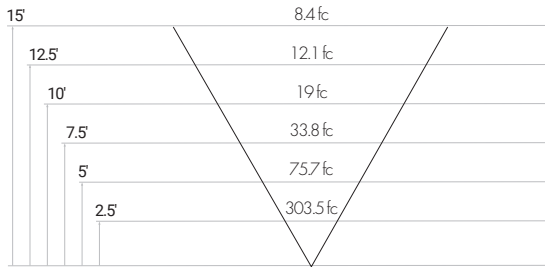

Specifications sheets are subject to change without notification.

PHOTOMETRICS

25 WATT - FORWARD THROW

25 WATT - WIDE FORWARD THROW

50 WATT - FORWARD THROW

50 WATT - WIDE FORWARD THROW

75 WATT - FORWARD THROW

75 WATT - WIDE FORWARD THROW

100 WATT - FORWARD THROW

100 WATT - WIDE FORWARD THROW

150 WATT - FORWARD THROW

150 WATT - WIDE FORWARD THROW

Specifications sheets are subject to change without notification.

PHOTOMETRICS