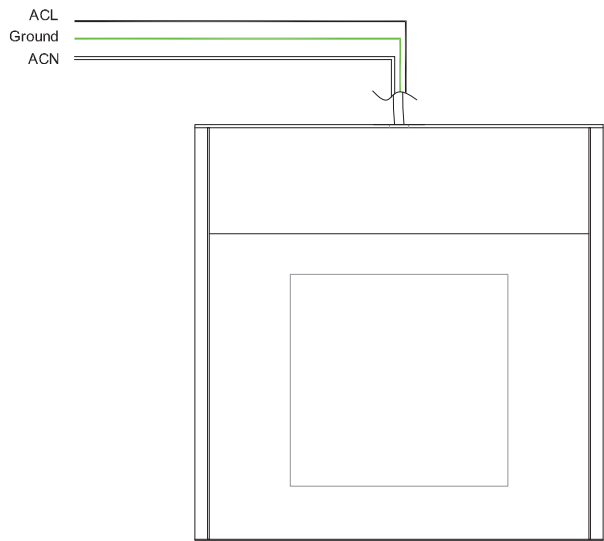

W Wide Optic

Wide forward throw lens

Butterfly 3600

ELECTRICAL DETAILS

Non-Dimming | 3 Wire | 120-277V

BLACK	WHITE	GREEN
POWER +	NEUTRAL -	GROUND

0-10V Dimming | 5 Wire | 120-277V

BLACK	WHITE	GREEN	PURPLE	GREY
POWER +	NEUTRAL -	GROUND	DIM +	DIM -