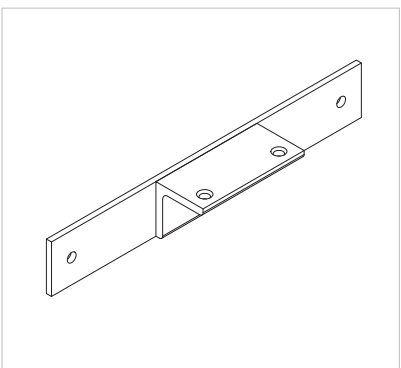

BF Flush Mount

Standard mounting with back plate.

Specifications sheets are subject to change without notification.