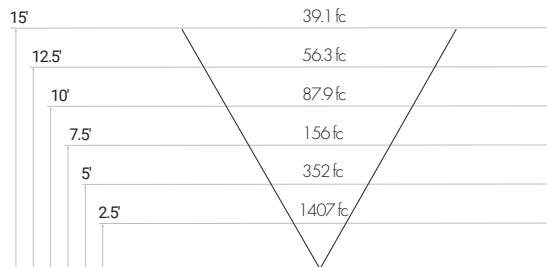

Specifications sheets are subject to change without notification.

X=STEM LENGTH (IN INCHES)

PHOTOMETRICS

**25 WATT - FORWARD THROW**

**25 WATT - WIDE FORWARD THROW**

**50 WATT - FORWARD THROW**

**50 WATT - WIDE FORWARD THROW**

**75 WATT - FORWARD THROW**

**75 WATT - WIDE FORWARD THROW**

**100 WATT - FORWARD THROW**

**100 WATT - WIDE FORWARD THROW**

**150 WATT - FORWARD THROW**

**150 WATT - WIDE FORWARD THROW**

Specifications sheets are subject to change without notification.

PHOTOMETRICS

**160 WATT - FORWARD THROW**

**160 WATT - WIDE FORWARD THROW**

**190 WATT - FORWARD THROW**

**190 WATT - WIDE FORWARD THROW**

**240 WATT - FORWARD THROW**

**240 WATT - WIDE FORWARD THROW**

**320 WATT - FORWARD THROW**