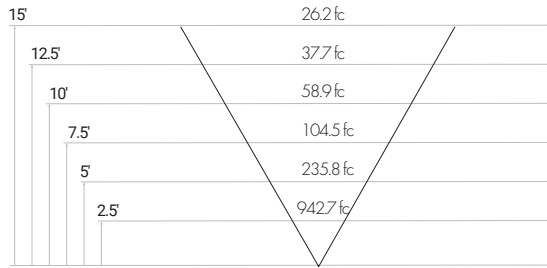

Specifications sheets are subject to change without notification.

X=STEM LENGTH (IN INCHES)

PHOTOMETRICS

**25 WATT - FORWARD THROW**

**25 WATT - WIDE FORWARD THROW**

**50 WATT - FORWARD THROW**

**50 WATT - WIDE FORWARD THROW**

**75 WATT - FORWARD THROW**

**75 WATT - WIDE FORWARD THROW**

**100 WATT - FORWARD THROW**

**100 WATT - WIDE FORWARD THROW**

**150 WATT - FORWARD THROW**

**150 WATT - WIDE FORWARD THROW**

Specifications sheets are subject to change without notification.

PHOTOMETRICS

**160 WATT - FORWARD THROW**

**160 WATT - WIDE FORWARD THROW**

**190 WATT - FORWARD THROW**

**190 WATT - WIDE FORWARD THROW**

**240 WATT - FORWARD THROW**

**240 WATT - WIDE FORWARD THROW**

**320 WATT - FORWARD THROW**