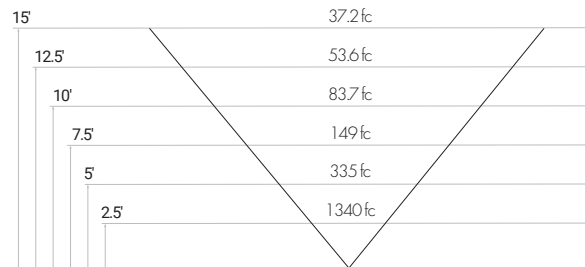

Specifications sheets are subject to change without notification.

X=STEM LENGTH (IN INCHES)

PHOTOMETRICS

**25 WATT - FORWARD THROW**

**25 WATT - WIDE FORWARD THROW**

**50 WATT - FORWARD THROW**

**50 WATT - WIDE FORWARD THROW**

**75 WATT - FORWARD THROW**

**75 WATT - WIDE FORWARD THROW**

**100 WATT - FORWARD THROW**

**100 WATT - WIDE FORWARD THROW**

**150 WATT - FORWARD THROW**

**150 WATT - WIDE FORWARD THROW**

Specifications sheets are subject to change without notification.

PHOTOMETRICS

**160 WATT - FORWARD THROW**

**160 WATT - WIDE FORWARD THROW**

**190 WATT - FORWARD THROW**

**190 WATT - WIDE FORWARD THROW**

**240 WATT - FORWARD THROW**

**240 WATT - WIDE FORWARD THROW**

**320 WATT - FORWARD THROW**