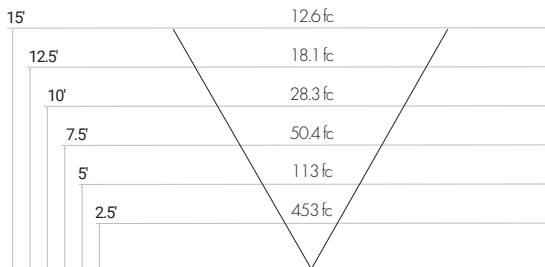

Specifications sheets are subject to change without notification.

X=STEM LENGTH (IN INCHES)

PHOTOMETRICS

**25 WATT - FORWARD THROW**

**25 WATT - WIDE FORWARD THROW**

**50 WATT - FORWARD THROW**

**50 WATT - WIDE FORWARD THROW**

**75 WATT - FORWARD THROW**

**75 WATT - WIDE FORWARD THROW**

**100 WATT - FORWARD THROW**

**100 WATT - WIDE FORWARD THROW**

**150 WATT - FORWARD THROW**

**150 WATT - WIDE FORWARD THROW**

Specifications sheets are subject to change without notification.