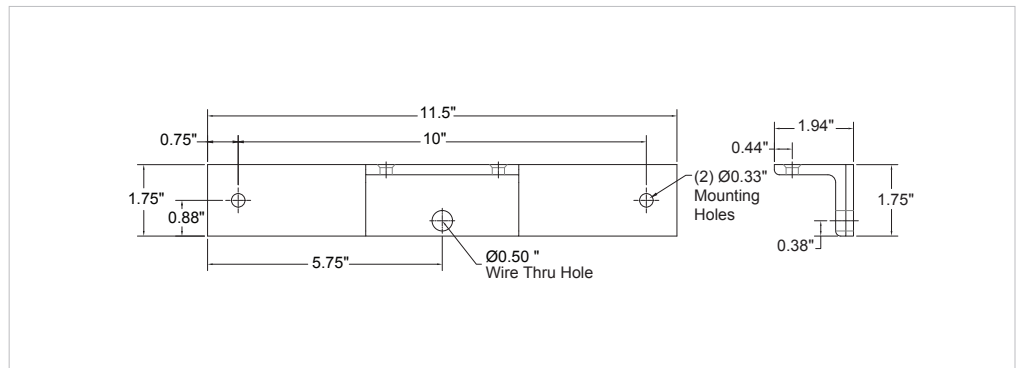

BF Flush Mount

Standard mounting with back plate.

Specifications sheets are subject to change without notification.