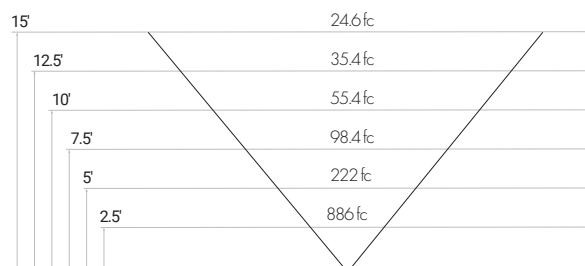

Specifications sheets are subject to change without notification.

X=STEM LENGTH (IN INCHES)

PHOTOMETRICS

**25 WATT - FORWARD THROW**

**25 WATT - WIDE FORWARD THROW**

**50 WATT - FORWARD THROW**

**50 WATT - WIDE FORWARD THROW**

**75 WATT - FORWARD THROW**

**75 WATT - WIDE FORWARD THROW**

**100 WATT - FORWARD THROW**

**100 WATT - WIDE FORWARD THROW**

**150 WATT - FORWARD THROW**

**150 WATT - WIDE FORWARD THROW**

Specifications sheets are subject to change without notification.