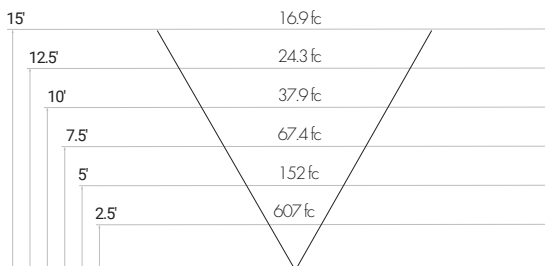

Specifications sheets are subject to change without notification.

X=STEM LENGTH (IN INCHES)

PHOTOMETRICS

**25 WATT - FORWARD THROW**

**25 WATT - WIDE FORWARD THROW**

**50 WATT - FORWARD THROW**

**50 WATT - WIDE FORWARD THROW**

**75 WATT - FORWARD THROW**

**75 WATT - WIDE FORWARD THROW**

**100 WATT - FORWARD THROW**

**100 WATT - WIDE FORWARD THROW**

**150 WATT - FORWARD THROW**

**150 WATT - WIDE FORWARD THROW**

Specifications sheets are subject to change without notification.