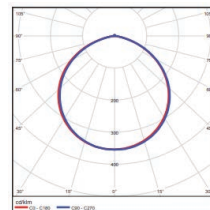

OPTIONAL WIDE FORWARD THROW