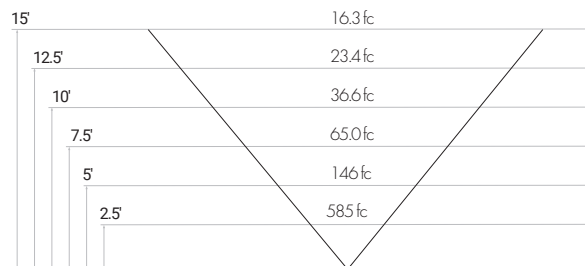

Specifications sheets are subject to change without notification.

X=STEM LENGTH (IN INCHES)

PHOTOMETRICS

**25 WATT - FORWARD THROW**

**25 WATT - WIDE FORWARD THROW**

**50 WATT - FORWARD THROW**

**50 WATT - WIDE FORWARD THROW**

**75 WATT - FORWARD THROW**

**75 WATT - WIDE FORWARD THROW**

**100 WATT - FORWARD THROW**

**100 WATT - WIDE FORWARD THROW**

**150 WATT - FORWARD THROW**

**150 WATT - WIDE FORWARD THROW**

Specifications sheets are subject to change without notification.

PHOTOMETRICS

**160 WATT - FORWARD THROW**

**160 WATT - WIDE FORWARD THROW**

**190 WATT - FORWARD THROW**

**190 WATT - WIDE FORWARD THROW**

**240 WATT - FORWARD THROW**

**240 WATT - WIDE FORWARD THROW**

**320 WATT - FORWARD THROW**