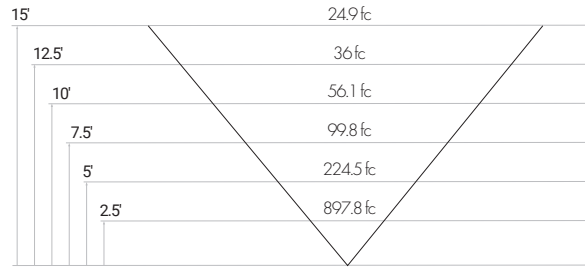

Specifications sheets are subject to change without notification.

X=STEM LENGTH (IN INCHES)

PHOTOMETRICS

**25 WATT - FORWARD THROW**

**25 WATT - WIDE FORWARD THROW**

**50 WATT - FORWARD THROW**

**50 WATT - WIDE FORWARD THROW**

**75 WATT - FORWARD THROW**

**75 WATT - WIDE FORWARD THROW**

**100 WATT - FORWARD THROW**

**100 WATT - WIDE FORWARD THROW**

**150 WATT - FORWARD THROW**

**150 WATT - WIDE FORWARD THROW**

Specifications sheets are subject to change without notification.

PHOTOMETRICS

**160 WATT - FORWARD THROW**

**160 WATT - WIDE FORWARD THROW**

**190 WATT - FORWARD THROW**

**190 WATT - WIDE FORWARD THROW**

**240 WATT - FORWARD THROW**

**240 WATT - WIDE FORWARD THROW**

**320 WATT - FORWARD THROW**