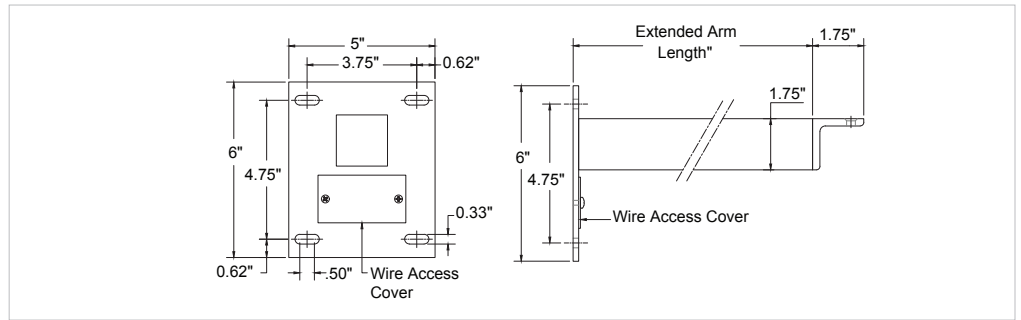

### Ax Extended Arm

Available in 4"-36" lengths. Power cords are routed through arms, exiting close to the wall to connect to an adjacent j-box or other power outlet, providing a tidy installation.