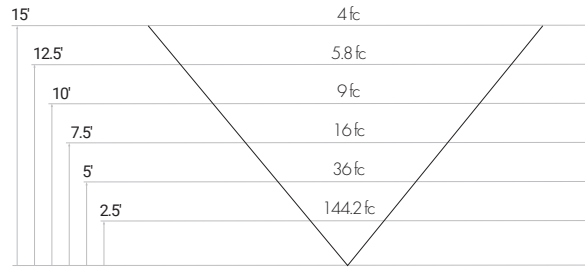

Specifications sheets are subject to change without notification.

X=STEM LENGTH (IN INCHES)

PHOTOMETRICS

**25 WATT - FORWARD THROW**

**25 WATT - WIDE FORWARD THROW**

**50 WATT - FORWARD THROW**

**50 WATT - WIDE FORWARD THROW**