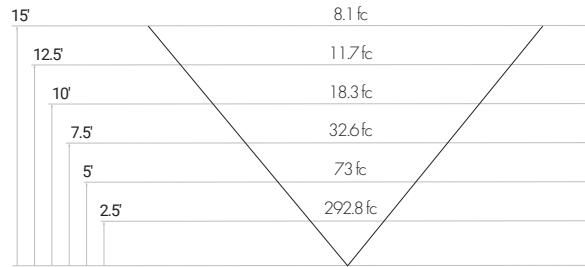

Specifications sheets are subject to change without notification.

X=STEM LENGTH (IN INCHES)

PHOTOMETRICS

**25 WATT - FORWARD THROW**

**25 WATT - WIDE FORWARD THROW**

**50 WATT - FORWARD THROW**

**50 WATT - WIDE FORWARD THROW**

**75 WATT - FORWARD THROW**

**75 WATT - WIDE FORWARD THROW**

**100 WATT - FORWARD THROW**

**100 WATT - WIDE FORWARD THROW**

**150 WATT - FORWARD THROW**

**150 WATT - WIDE FORWARD THROW**

Specifications sheets are subject to change without notification.