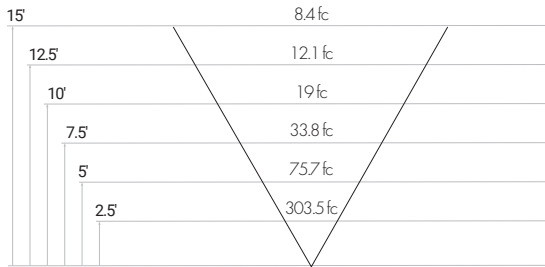

Specifications sheets are subject to change without notification.

X=STEM LENGTH (IN INCHES)

PHOTOMETRICS

**25 WATT - FORWARD THROW**

**25 WATT - WIDE FORWARD THROW**

**50 WATT - FORWARD THROW**

**50 WATT - WIDE FORWARD THROW**

**75 WATT - FORWARD THROW**

**75 WATT - WIDE FORWARD THROW**

**100 WATT - FORWARD THROW**

**100 WATT - WIDE FORWARD THROW**

**150 WATT - FORWARD THROW**

**150 WATT - WIDE FORWARD THROW**

Specifications sheets are subject to change without notification.