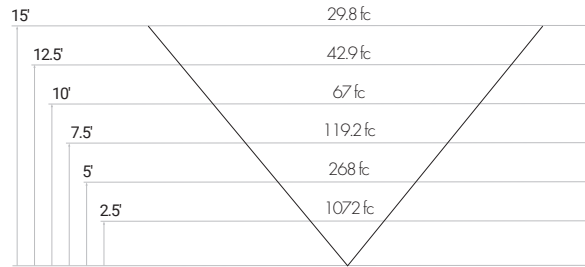

Specifications sheets are subject to change without notification.

X=STEM LENGTH (IN INCHES)

PHOTOMETRICS

**25 WATT - FORWARD THROW**

**25 WATT - WIDE FORWARD THROW**

**50 WATT - FORWARD THROW**

**50 WATT - WIDE FORWARD THROW**

PHOTOMETRICS

**160 WATT - FORWARD THROW**

**160 WATT - WIDE FORWARD THROW**

**190 WATT - FORWARD THROW**

**190 WATT - WIDE FORWARD THROW**

**240 WATT - FORWARD THROW**

**240 WATT - WIDE FORWARD THROW**

**320 WATT - FORWARD THROW**