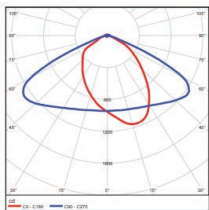

PERFORMANCE

Electrical 120-277V AC / 277-480V AC Input line voltage

LED Wattage 25W, 50W, 75W, 100W, 150W, 160W, 190W, 240W, 320W

Environment IP66 - Suitable for Wet Locations. Natatorium - Marine Grade Finish
Operating Temperature - 40°F to 122°F

Warranty 5 yr / 50,000 hour limited warranty

CRI 80+

Certifications UL Listed

STANDARD FORWARD THROW