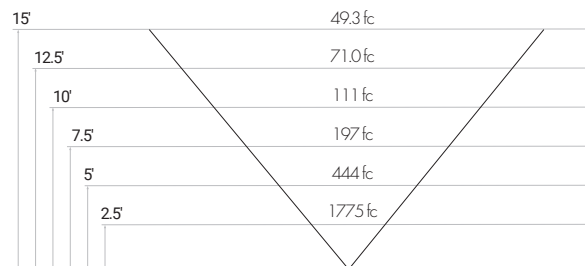

320 WATT - WIDE FORWARD THROW