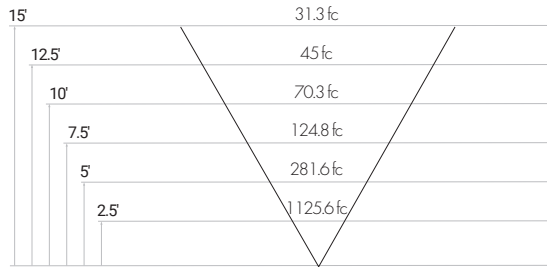

Specifications sheets are subject to change without notification.

X=STEM LENGTH (IN INCHES)

PHOTOMETRICS

**25 WATT - FORWARD THROW**

**25 WATT - WIDE FORWARD THROW**

**50 WATT - FORWARD THROW**

**50 WATT - WIDE FORWARD THROW**

PHOTOMETRICS

**160 WATT - FORWARD THROW**

**160 WATT - WIDE FORWARD THROW**

**190 WATT - FORWARD THROW**

**190 WATT - WIDE FORWARD THROW**

**240 WATT - FORWARD THROW**

**240 WATT - WIDE FORWARD THROW**

**320 WATT - FORWARD THROW**