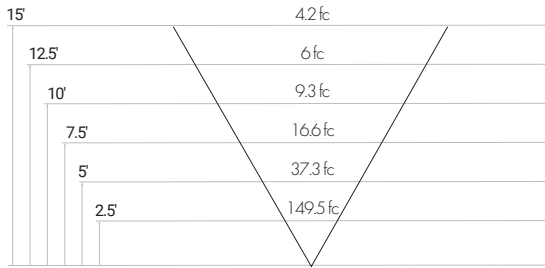

Specifications sheets are subject to change without notification.

X=STEM LENGTH (IN INCHES)

PHOTOMETRICS

**25 WATT - FORWARD THROW**

**25 WATT - WIDE FORWARD THROW**

**50 WATT - FORWARD THROW**

**50 WATT - WIDE FORWARD THROW**