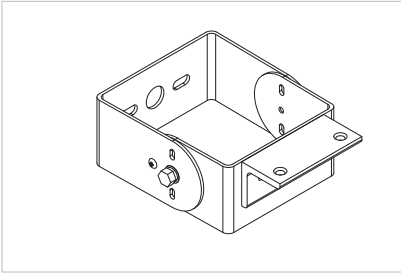

MOUNTING OPTIONS AND ACCESSORIES

B4 4" Swivel Mount

A heavy duty adjustable mounting bracket with locking bolts.