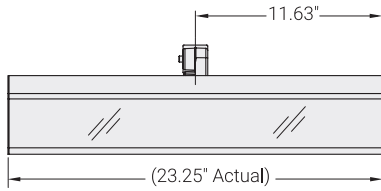

Light Brown
Douglas

Light Brown
Pine

Light Brown
Bamboo

Beige
Rovere

Dark Brown
Cherry

Dark Brown
Walnut

Fixture Sizes

2ft nom.

3ft nom.

4ft nom.

6ft nom.

8ft nom.

Mounting Installation

SWIVEL MOUNT

A heavy duty adjustable swivel mount with mounting plate. Power wires exits through swivel from the back right in the up position. Fixtures 2ft + require 2 swivels. *(2) Swivel Mounts needed per fixture for 3G rating to apply.