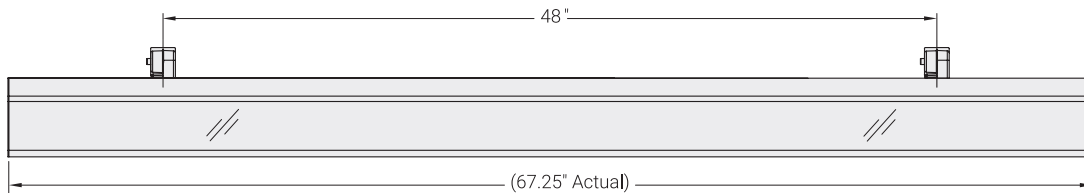

Light Brown
Douglas

Light Brown
Pine

Light Brown
Bamboo

Beige
Rovere

Dark Brown
Cherry

Dark Brown
Walnut

Fixture Sizes

2ft nom.

3ft nom.

4ft nom.

6ft nom.

8ft nom.

Mounting Installation

SWIVEL MOUNT

A heavy duty adjustable swivel mount with mounting plate. Power wires exits through swivel from the back right in the up position. Fixtures 2ft + require 2 swivels. *(2) Swivel Mounts needed per fixture for 3G rating to apply.