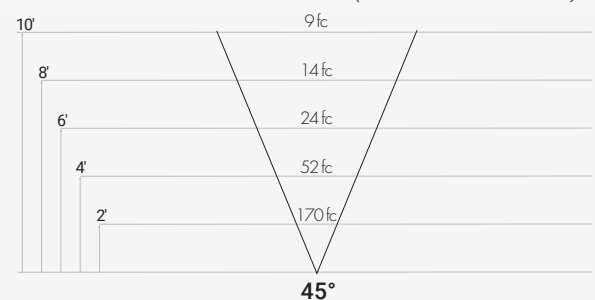

- Class-beating efficiency at standard output (up to 123.6 lm/W)
- Suspended or surface mounted
- 45° optics (asymmetric achieve excellent light distribution)

Optics

45°

PHOTOMETRIC DATA - LS 5W/ft (based on a 2ft fixture)

PHOTOMETRIC DATA - LH 7.5W/ft (based on a 2ft fixture)

PHOTOMETRIC DATA - LEH 9W/ft (based on a 2ft fixture)

Color Finishes and Textures

Choose from a broad range of finishes and textures to provide more creative freedom when matching your interior design.