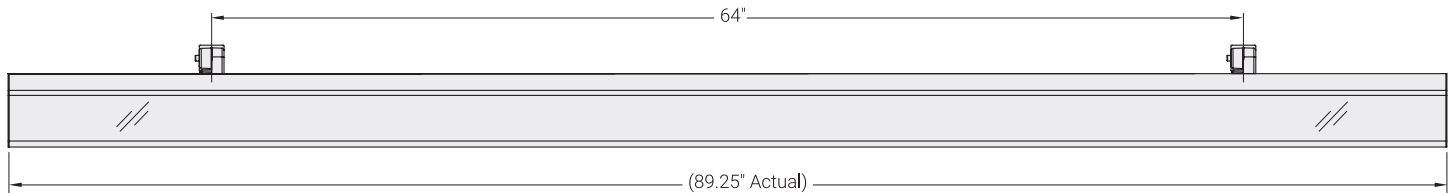

3ft nom.

4ft nom.

6ft nom.

8ft nom.

Mounting Installation

SWIVEL MOUNT

A heavy duty adjustable swivel mount with mounting plate. Power wires exits through swivel from the back right in the up position. Fixtures 2ft + require 2 swivels. *(2) Swivel Mounts needed per fixture for 3G rating to apply.

EXTENDED ARM

With swivel mount, extended arm is available in 4"-36" lengths. Power cords are routed through arms, exiting close to the wall to connect to an adjacent j-box or other power outlet, providing a tidy installation. Fixtures 2ft + require 2 extended arms.