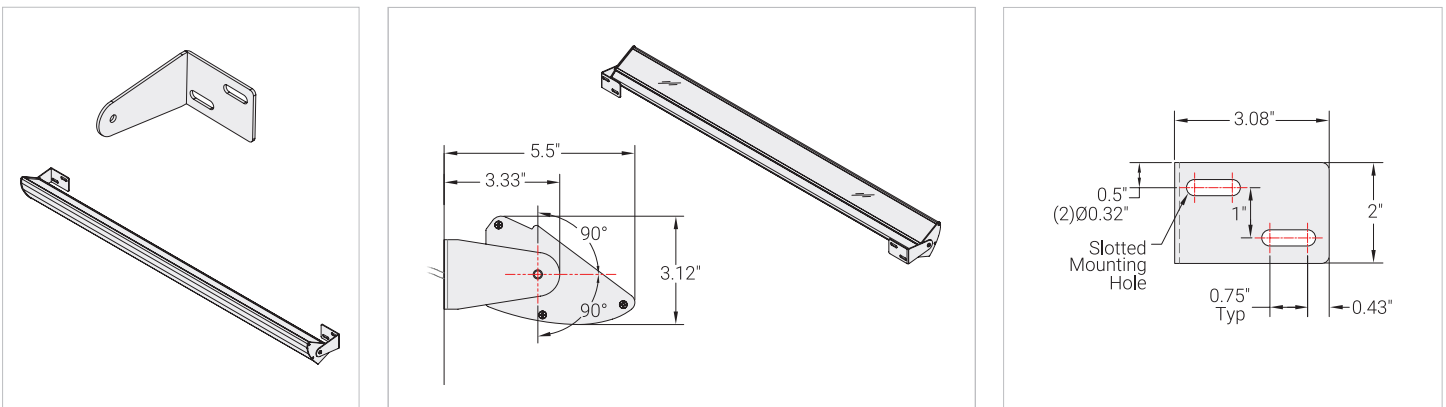

L BRACKET

A heavy duty adjustable swivel mount with mounting plate. Power wires exits through swivel from the back right in the up position. Fixtures 2ft + require 2 swivels. *(2) Swivel Mounts needed per fixture for 3G rating to apply.