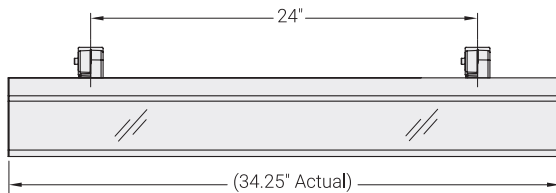

Light Brown
Douglas

Light Brown
Pine

Light Brown
Bamboo

Beige
Rovere

Dark Brown
Cherry

Dark Brown
Walnut

Fixture Sizes

2ft nom.

3ft nom.

4ft nom.

6ft nom.

8ft nom.

Mounting Installation

SWIVEL MOUNT

A heavy duty adjustable swivel mount with mounting plate. Power wires exits through swivel from the back right in the up position. Fixtures 2ft + require 2 swivels. *(2) Swivel Mounts needed per fixture for 3G rating to apply.