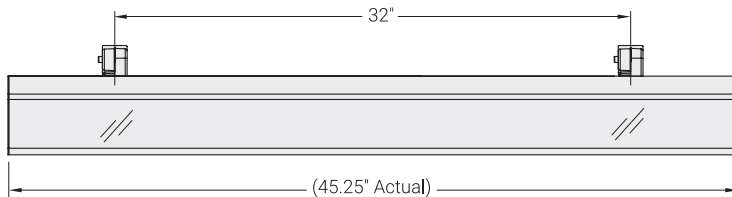

Light Brown
Douglas

Light Brown
Pine

Light Brown
Bamboo

Beige
Rovere

Dark Brown
Cherry

Dark Brown
Walnut

Fixture Sizes

2ft nom.

3ft nom.

4ft nom.

6ft nom.

8ft nom.

Mounting Installation

SWIVEL MOUNT

A heavy duty adjustable swivel mount with mounting plate. Power wires exits through swivel from the back right in the up position. Fixtures 2ft + require 2 swivels. *(2) Swivel Mounts needed per fixture for 3G rating to apply.