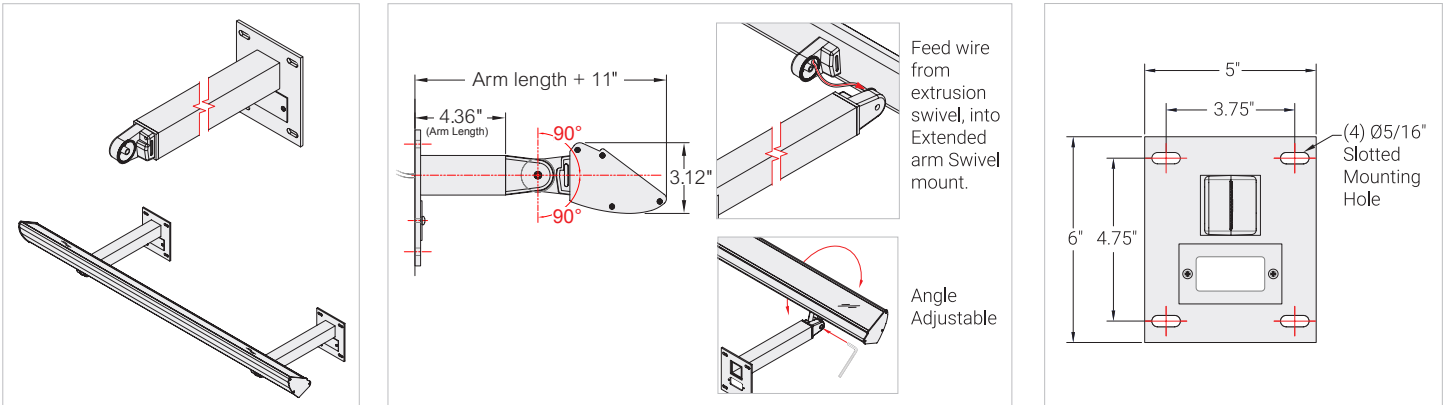

3ft nom.

4ft nom.

6ft nom.

8ft nom.

Mounting Installation

SWIVEL MOUNT

A heavy duty adjustable swivel mount with mounting plate. Power wires exits through swivel from the back right in the up position. Fixtures 2ft + require 2 swivels. *(2) Swivel Mounts needed per fixture for 3G rating to apply.

EXTENDED ARM

With swivel mount, extended arm is available in 4"-36" lengths. Power cords are routed through arms, exiting close to the wall to connect to an adjacent j-box or other power outlet, providing a tidy installation. Fixtures 2ft + require 2 extended arms.

L BRACKET

A heavy duty adjustable swivel mount with mounting plate. Power wires exits through swivel from the back right in the up position. Fixtures 2ft + require 2 swivels. *(2) Swivel Mounts needed per fixture for 3G rating to apply.