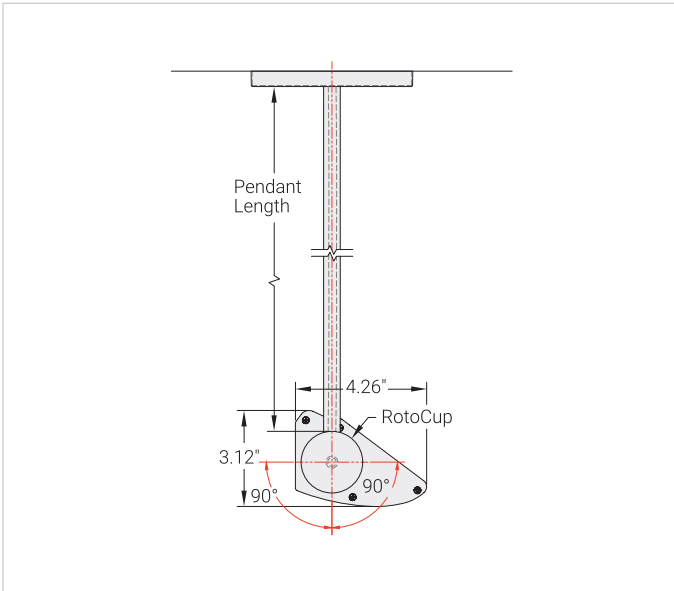

3ft nom.

4ft nom.

6ft nom.

8ft nom.

Mounting Installation

SWIVEL MOUNT

A heavy duty adjustable swivel mount with mounting plate. Power wires exits through swivel from the back right in the up position. Fixtures 2ft + require 2 swivels. *(2) Swivel Mounts needed per fixture for 3G rating to apply.

EXTENDED ARM

With swivel mount, extended arm is available in 4"-36" lengths. Power cords are routed through arms, exiting close to the wall to connect to an adjacent j-box or other power outlet, providing a tidy installation. Fixtures 2ft + require 2 extended arms.

L BRACKET

A heavy duty adjustable swivel mount with mounting plate. Power wires exits through swivel from the back right in the up position. Fixtures 2ft + require 2 swivels. *(2) Swivel Mounts needed per fixture for 3G rating to apply.

Mounting Installation

PENDANT SUSPENDED

With rotocup, available up to 96in lengths. Each fixture requires two pendants.

CABLE SUSPENDED

With rotocup, available up to 96in lengths. Each fixture requires two cables. Contact for more installation details.