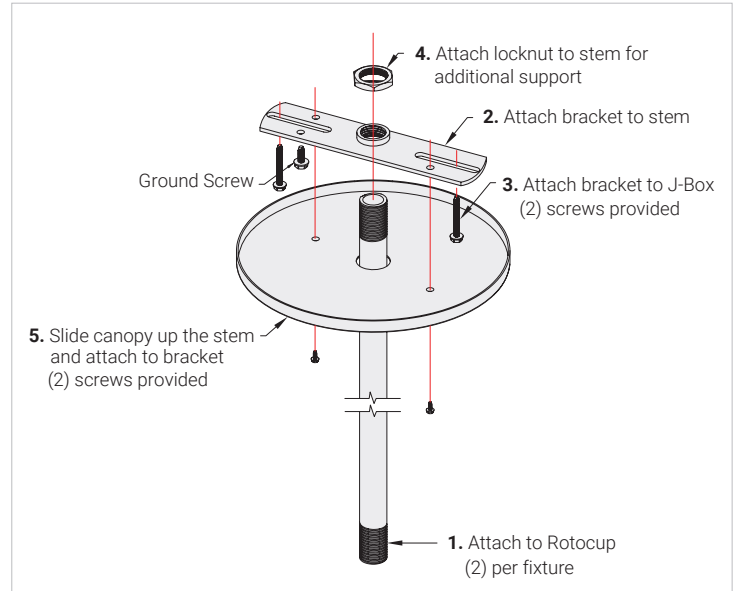

3ft nom.

4ft nom.

6ft nom.

8ft nom.

Mounting Installation

SWIVEL MOUNT

A heavy duty adjustable swivel mount with mounting plate. Power wires exits through swivel from the back right in the up position. Fixtures 2ft + require 2 swivels. *(2) Swivel Mounts needed per fixture for 3G rating to apply.

EXTENDED ARM

With swivel mount, extended arm is available in 4"-36" lengths. Power cords are routed through arms, exiting close to the wall to connect to an adjacent j-box or other power outlet, providing a tidy installation. Fixtures 2ft + require 2 extended arms.

L BRACKET

A heavy duty adjustable swivel mount with mounting plate. Power wires exits through swivel from the back right in the up position. Fixtures 2ft + require 2 swivels. *(2) Swivel Mounts needed per fixture for 3G rating to apply.

Mounting Installation

PENDANT SUSPENDED

With rotocup, available up to 96in lengths. Each fixture requires two pendants.

CABLE SUSPENDED

With rotocup, available up to 96in lengths. Each fixture requires two cables. Contact for more installation details.