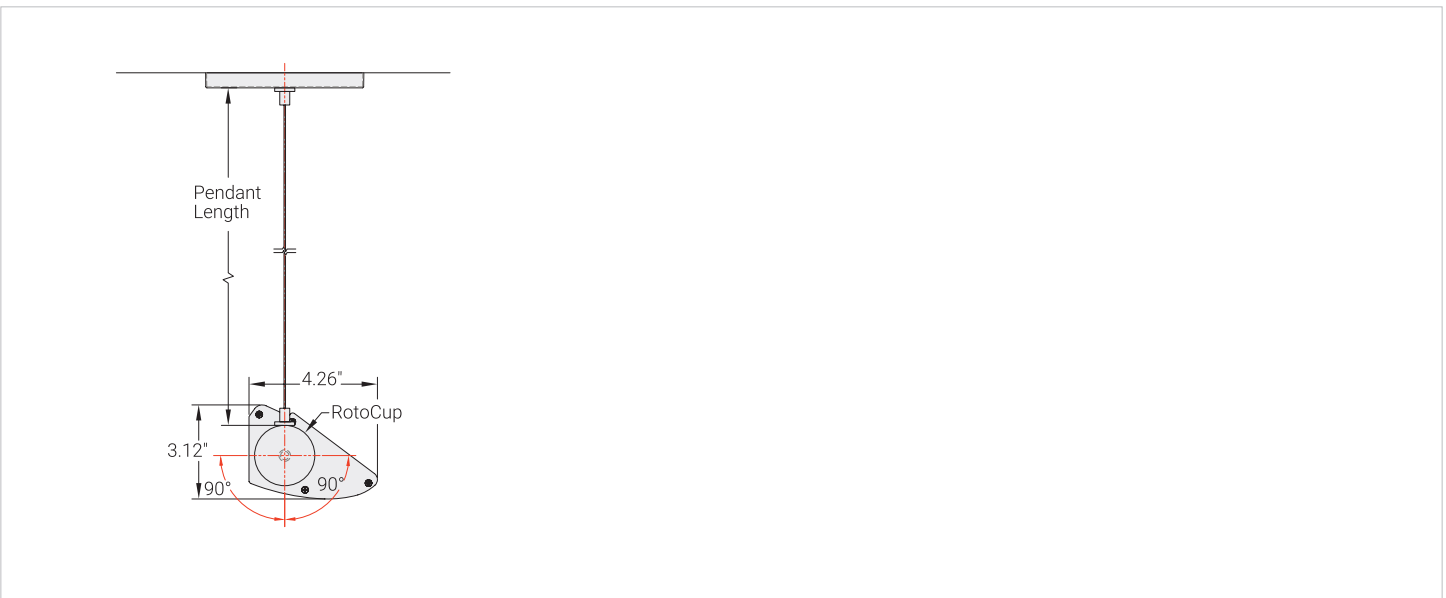

Mounting Installation

PENDANT SUSPENDED

With rotocup, available up to 96in lengths. Each fixture requires two pendants.

CABLE SUSPENDED

With rotocup, available up to 96in lengths. Each fixture requires two cables. Contact for more installation details.