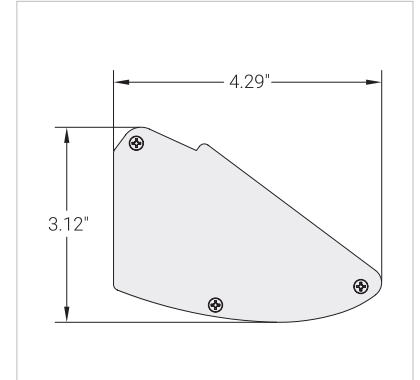

Light Brown
Douglas

Light Brown
Pine

Light Brown
Bamboo

Beige
Rovere

Dark Brown
Cherry

Dark Brown
Walnut

Fixture Sizes

2ft nom.

3ft nom.

4ft nom.

6ft nom.

8ft nom.

Mounting Installation

SWIVEL MOUNT

A heavy duty adjustable swivel mount with mounting plate. Power wires exits through swivel from the back right in the up position. Fixtures 2ft + require 2 swivels. *(2) Swivel Mounts needed per fixture for 3G rating to apply.

EXTENDED ARM

With swivel mount, extended arm is available in 4"-36" lengths. Power cords are routed through arms, exiting close to the wall to connect to an adjacent j-box or other power outlet, providing a tidy installation. Fixtures 2ft + require 2 extended arms.