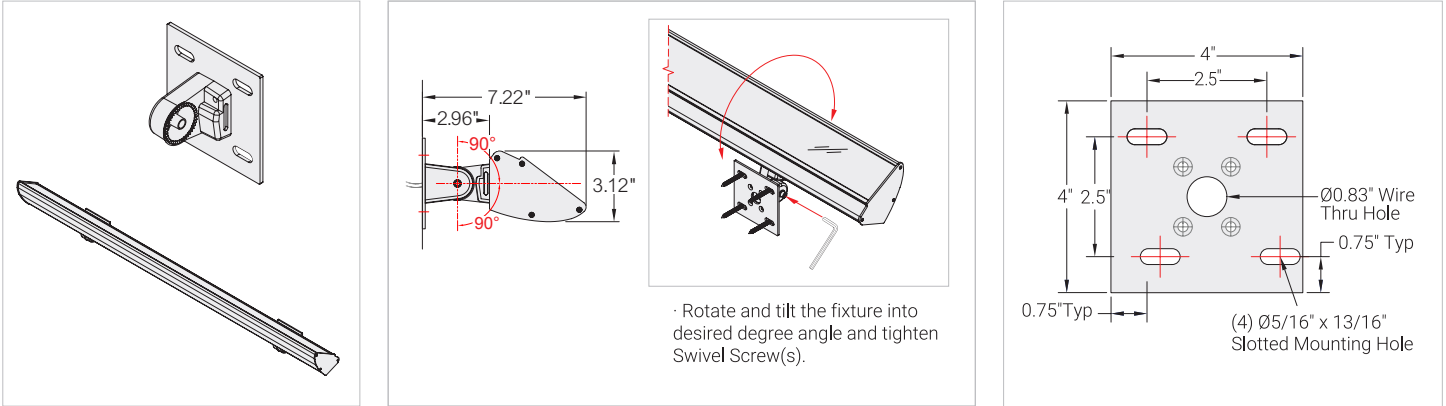

3ft nom.

4ft nom.

6ft nom.

8ft nom.

Mounting Installation

SWIVEL MOUNT

A heavy duty adjustable swivel mount with mounting plate. Power wires exits through swivel from the back right in the up position. Fixtures 2ft + require 2 swivels. *(2) Swivel Mounts needed per fixture for 3G rating to apply.

EXTENDED ARM

With swivel mount, extended arm is available in 4"-36" lengths. Power cords are routed through arms, exiting close to the wall to connect to an adjacent j-box or other power outlet, providing a tidy installation. Fixtures 2ft + require 2 extended arms.

L BRACKET

A heavy duty adjustable swivel mount with mounting plate. Power wires exits through swivel from the back right in the up position. Fixtures 2ft + require 2 swivels. *(2) Swivel Mounts needed per fixture for 3G rating to apply.