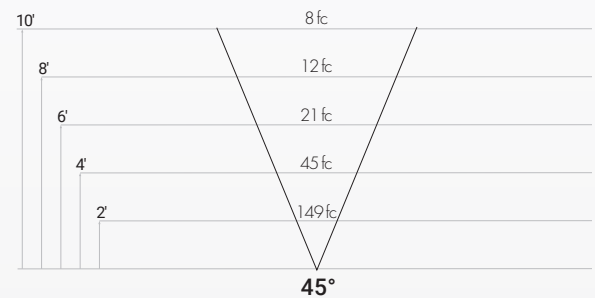

- Class-beating efficiency at standard output (up to 123.6 lm/W)
- Suspended or surface mounted
- 45° optics (asymmetric achieve excellent light distribution)

Optics

45°

PHOTOMETRIC DATA - LS 5W/ft (based on a 2ft fixture)

PHOTOMETRIC DATA - LH 7.5W/ft (based on a 2ft fixture)

PHOTOMETRIC DATA - LEH 9W/ft (based on a 2ft fixture)

Color Finishes and Textures

Choose from a broad range of finishes and textures to provide more creative freedom when matching your interior design.