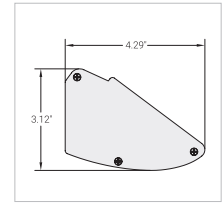

Omegalume® 5000

Indoor Linear Asymmetric Indirect 120-277VAC

Project

Date

LS 5W/ft	Delivered Output	Watts
2ft	1236lm	10w
3ft	1854lm	15w
4ft	2472lm	20w
6ft	3708lm	30w
8ft	4944lm	40w

LH 7.5W/ft	Delivered Output	Watts
2ft	1740lm	15w
3ft	2610lm	22.5w
4ft	3480lm	30w
6ft	5220lm	45w
8ft	6960lm	60w

FEATURES

Construction	Extruded Aluminum Housing with Adjustable Aiming
Length (nom.)	2ft, 3ft, 4ft, 6ft, 8ft
Weight	2lbs/ft
White CCT	2700K, 3000K, 3500K, 4000K, 5000K
Dimming	Non-dimming, 0-10V Dimming
Optics	45° (Asymmetric Wallwash)
Mounting	Swivel Mount, L Bracket, Cable Suspended & Pendant Suspended.
Finish	Finish Powder Coated White, Black, Bronze, Silver, Custom.