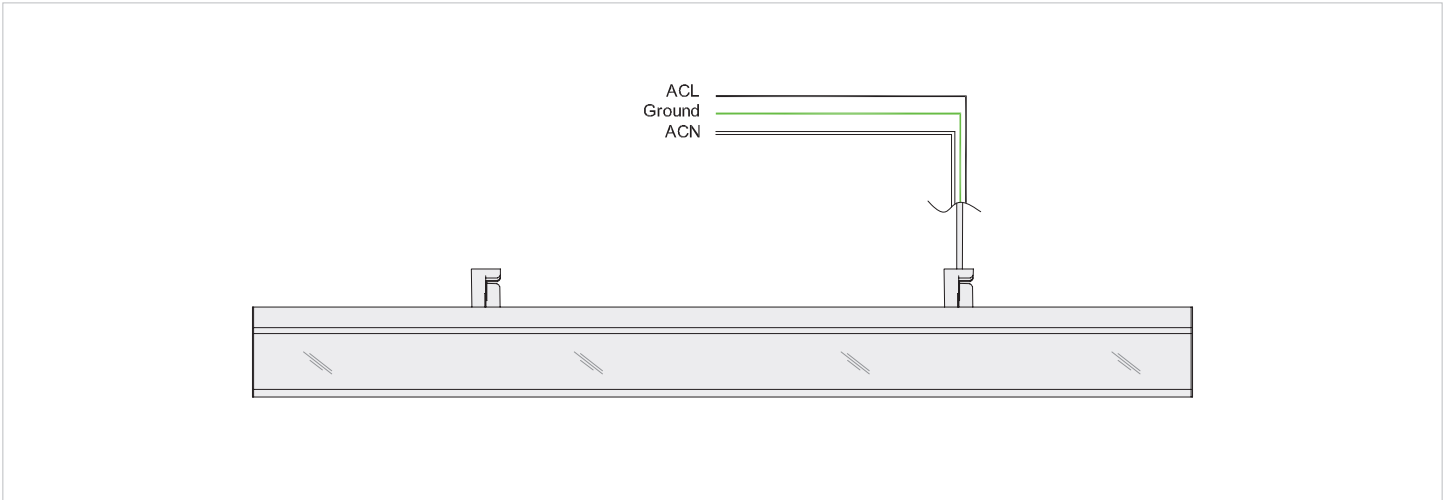

Electrical Details

NON-DIMMING 3 Wire

BLACK	WHITE	GREEN
POWER +	NEUTRAL -	GROUND