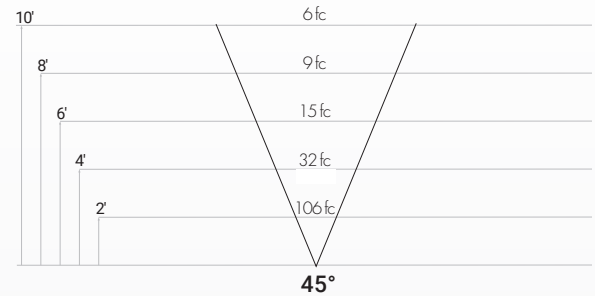

- Class-beating efficiency at standard output (up to 123.6 lm/W)
- Suspended or surface mounted
- 45° optics (asymmetric achieve excellent light distribution)

Optics

45°

PHOTOMETRIC DATA - LS 5W/ft (based on a 2ft fixture)

PHOTOMETRIC DATA - LH 7.5W/ft (based on a 2ft fixture)

PHOTOMETRIC DATA - LEH 9W/ft (based on a 2ft fixture)

Color Finishes and Textures

Choose from a broad range of finishes and textures to provide more creative freedom when matching your interior design.