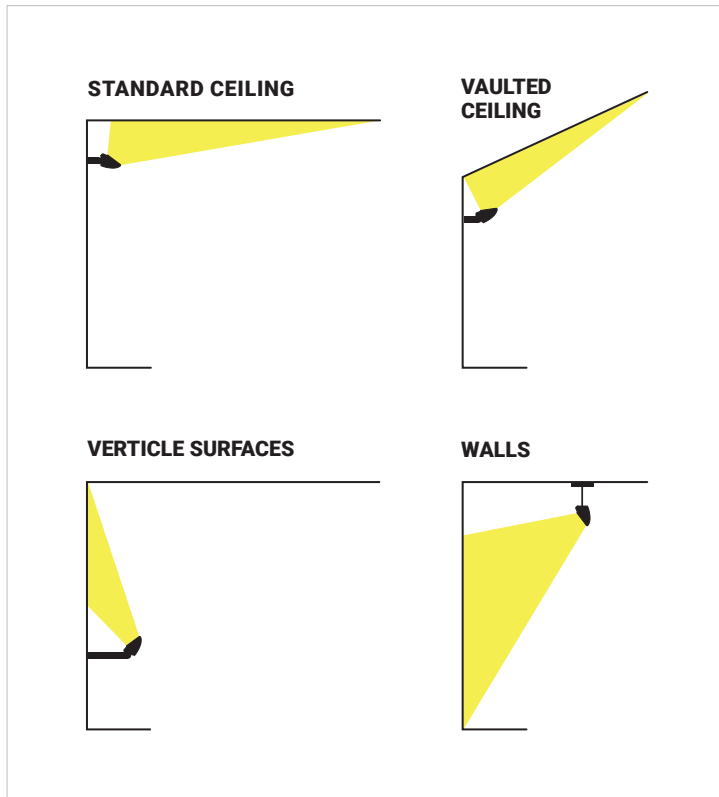

LEH 9W/ft	Delivered Output	Watts
2ft	2008lm	18w
3ft	3012lm	27w
4ft	4016lm	36w
6ft	6024lm	45w
8ft	8032lm	72w

DESCRIPTION

The **Omegalume® 5000** is a contemporary, low-profile fixture designed for high-performance and even wall washing of large interior surfaces. It delivers bright, uniform illumination with a strong throw, making it ideal for interior feature walls, corridors and façades. Fixtures are available in multiple lengths, up to 8 ft, and can be installed as standalone units or interconnected to create longer continuous runs of light. They can be surface-mounted (wall or ceiling) or suspended. Brackets can be installed in advance (rough-in), allowing the fixture to be fitted and connected to power at a later stage.

Photometrics and Applications

Energy efficient lens selection and application matching for optimal energy efficiency and reliability.

Omegalume® 5000 is ideal when you need comfortable ambient lighting indoors. Our clean, glare-free linear profile is precision engineered for high-performance and uniform wall washing and asymmetric light.

- Class-beating efficiency at standard output (up to 123.6 lm/W)
- Suspended or surface mounted
- 45° optics (asymmetric achieve excellent light distribution)

Optics

45°

PHOTOMETRIC DATA - LS 5W/ft (based on a 2ft fixture)

PHOTOMETRIC DATA - LH 7.5W/ft (based on a 2ft fixture)

PHOTOMETRIC DATA - LEH 9W/ft (based on a 2ft fixture)

Color Finishes and Textures

Choose from a broad range of finishes and textures to provide more creative freedom when matching your interior design.