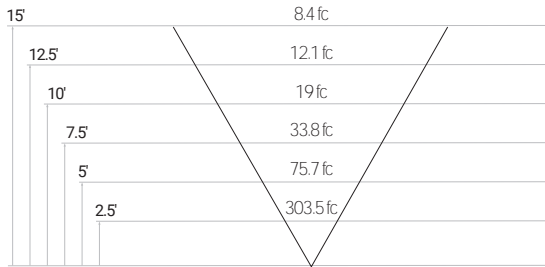

Specifications sheets are subject to change without notification.

X=STEM LENGTH (IN INCHES)

PHOTOMETRICS

25 WATT - FORWARD THROW

25 WATT - WIDE FORWARD THROW

50 WATT - FORWARD THROW

50 WATT - WIDE FORWARD THROW

75 WATT - FORWARD THROW

75 WATT - WIDE FORWARD THROW

90 WATT - FORWARD THROW

90 WATT - WIDE FORWARD THROW

120 WATT - FORWARD THROW

120 WATT - WIDE FORWARD THROW

PHOTOMETRICS

150 WATT - FORWARD THROW