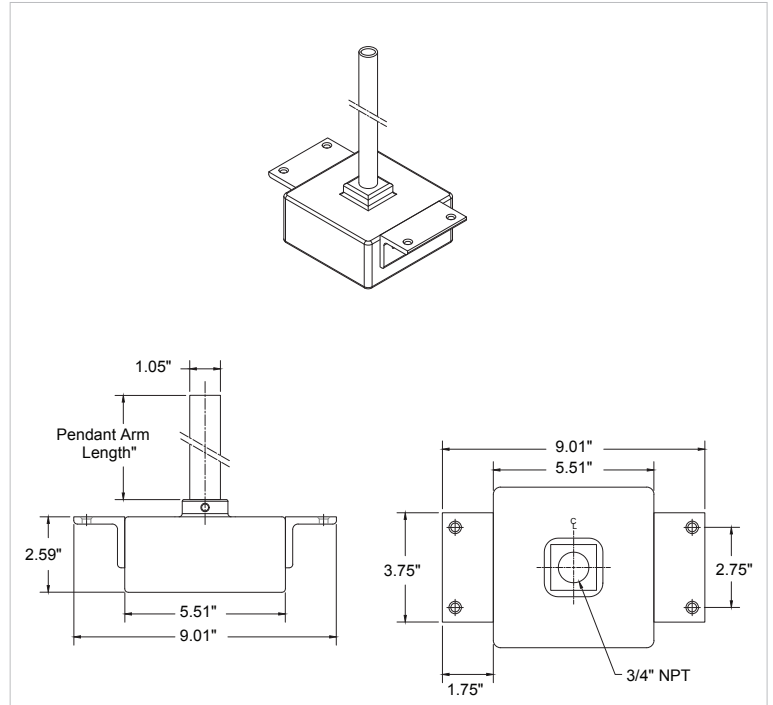

Each lens can be rotated 90°. You can adjust angle according to your requirement.

DIMENSIONS

LENGTHS

16" FIXTURE

24" FIXTURE

MOUNTING OPTIONS

Ax Extended Arm

Available in 4"-36" lengths. Power cords are routed through arms, exiting close to the wall to connect to an adjacent j-box or other power outlet, providing a tidy installation.

BF Flush Mount

Standard mounting with back plate.

Specifications sheets are subject to change without notification.

Butterfly® 3600

MOUNTING OPTIONS AND ACCESSORIES

PS36, PD36 Single, Double Pendant Mount

Available for single and double fixtures. Standard 36" stems. Fixtures are designed to be mounted above 6' 4".