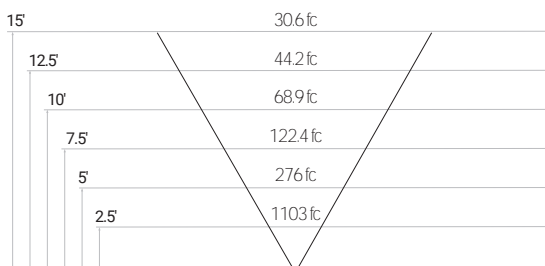

Specifications sheets are subject to change without notification.

X=STEM LENGTH (IN INCHES)

PHOTOMETRICS

25 WATT - FORWARD THROW

25 WATT - WIDE FORWARD THROW

50 WATT - FORWARD THROW

50 WATT - WIDE FORWARD THROW

75 WATT - FORWARD THROW

75 WATT - WIDE FORWARD THROW

90 WATT - FORWARD THROW

90 WATT - WIDE FORWARD THROW

120 WATT - FORWARD THROW

120 WATT - WIDE FORWARD THROW

PHOTOMETRICS

150 WATT - FORWARD THROW

150 WATT - WIDE FORWARD THROW

200 WATT - FORWARD THROW

200 WATT - WIDE FORWARD THROW

270 WATT - FORWARD THROW

270 WATT - WIDE FORWARD THROW

340 WATT - FORWARD THROW

340 WATT - WIDE FORWARD THROW

ADJUSTABLE LENS ANGLE