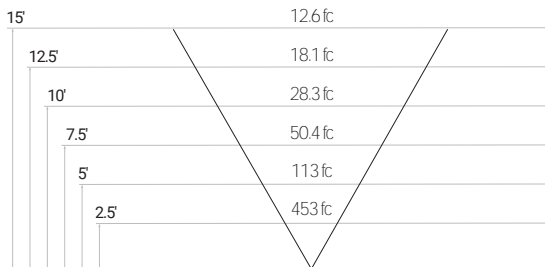

Specifications sheets are subject to change without notification.

X=STEM LENGTH (IN INCHES)

PHOTOMETRICS

25 WATT - FORWARD THROW

25 WATT - WIDE FORWARD THROW

50 WATT - FORWARD THROW

50 WATT - WIDE FORWARD THROW

75 WATT - FORWARD THROW

75 WATT - WIDE FORWARD THROW

90 WATT - FORWARD THROW

90 WATT - WIDE FORWARD THROW

120 WATT - FORWARD THROW

120 WATT - WIDE FORWARD THROW

PHOTOMETRICS

150 WATT - FORWARD THROW