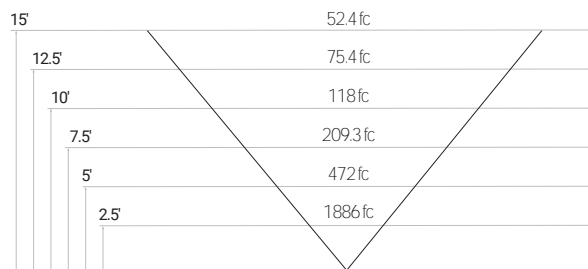

Specifications sheets are subject to change without notification.

X=STEM LENGTH (IN INCHES)

PHOTOMETRICS

25 WATT - FORWARD THROW

25 WATT - WIDE FORWARD THROW

50 WATT - FORWARD THROW

50 WATT - WIDE FORWARD THROW

75 WATT - FORWARD THROW

75 WATT - WIDE FORWARD THROW

90 WATT - FORWARD THROW

90 WATT - WIDE FORWARD THROW

120 WATT - FORWARD THROW

120 WATT - WIDE FORWARD THROW

PHOTOMETRICS

150 WATT - FORWARD THROW

150 WATT - WIDE FORWARD THROW

200 WATT - FORWARD THROW

200 WATT - WIDE FORWARD THROW

270 WATT - FORWARD THROW

270 WATT - WIDE FORWARD THROW

340 WATT - FORWARD THROW

340 WATT - WIDE FORWARD THROW

ADJUSTABLE LENS ANGLE

Each lens can be rotated 90°. You can adjust angle according to your requirement.

DIMENSIONS

LENGTHS

16" FIXTURE

24" FIXTURE

MOUNTING OPTIONS

Ax Extended Arm

Available in 4"-36" lengths. Power cords are routed through arms, exiting close to the wall to connect to an adjacent j-box or other power outlet, providing a tidy installation.