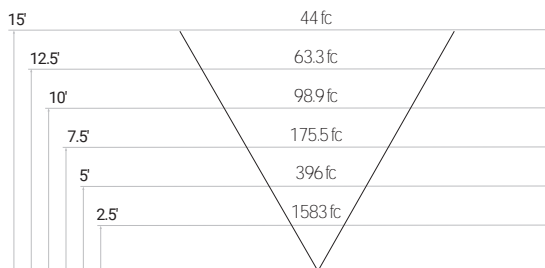

Specifications sheets are subject to change without notification.

X=STEM LENGTH (IN INCHES)

PHOTOMETRICS

25 WATT - FORWARD THROW

25 WATT - WIDE FORWARD THROW

50 WATT - FORWARD THROW

50 WATT - WIDE FORWARD THROW

75 WATT - FORWARD THROW

75 WATT - WIDE FORWARD THROW

90 WATT - FORWARD THROW

90 WATT - WIDE FORWARD THROW

120 WATT - FORWARD THROW

120 WATT - WIDE FORWARD THROW

PHOTOMETRICS

150 WATT - FORWARD THROW

150 WATT - WIDE FORWARD THROW

200 WATT - FORWARD THROW

200 WATT - WIDE FORWARD THROW

270 WATT - FORWARD THROW

270 WATT - WIDE FORWARD THROW

340 WATT - FORWARD THROW

340 WATT - WIDE FORWARD THROW

ADJUSTABLE LENS ANGLE