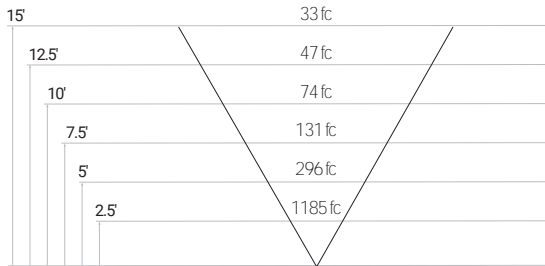

Specifications sheets are subject to change without notification.

X=STEM LENGTH (IN INCHES)

PHOTOMETRICS

25 WATT - FORWARD THROW

25 WATT - WIDE FORWARD THROW

50 WATT - FORWARD THROW

50 WATT - WIDE FORWARD THROW

75 WATT - FORWARD THROW

75 WATT - WIDE FORWARD THROW

90 WATT - FORWARD THROW

90 WATT - WIDE FORWARD THROW

120 WATT - FORWARD THROW

120 WATT - WIDE FORWARD THROW

PHOTOMETRICS

150 WATT - FORWARD THROW

150 WATT - WIDE FORWARD THROW

200 WATT - FORWARD THROW

200 WATT - WIDE FORWARD THROW

270 WATT - FORWARD THROW

270 WATT - WIDE FORWARD THROW

340 WATT - FORWARD THROW

340 WATT - WIDE FORWARD THROW

ADJUSTABLE LENS ANGLE