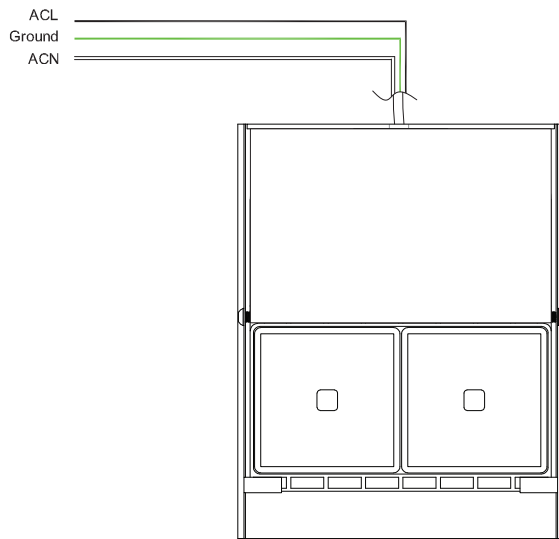

Dusk to Dawn Photocell

Part # 3650LEDPH
(Twist Lock Photocell & Receptacle 120-277V)

Specifications sheets are subject to change without notification.

Butterfly 3600

ELECTRICAL DETAILS

Non-Dimming | 3 Wire | 120-277V