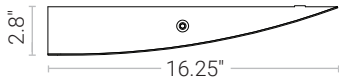

Specifications sheets are subject to change without notification.

X=STEM LENGTH (IN INCHES)

PHOTOMETRICS

25 WATT - FORWARD THROW

25 WATT - WIDE FORWARD THROW

50 WATT - FORWARD THROW

50 WATT - WIDE FORWARD THROW

75 WATT - FORWARD THROW

75 WATT - WIDE FORWARD THROW

90 WATT - FORWARD THROW

90 WATT - WIDE FORWARD THROW

120 WATT - FORWARD THROW

120 WATT - WIDE FORWARD THROW

PHOTOMETRICS

150 WATT - FORWARD THROW

150 WATT - WIDE FORWARD THROW

200 WATT - FORWARD THROW

200 WATT - WIDE FORWARD THROW

270 WATT - FORWARD THROW

270 WATT - WIDE FORWARD THROW

340 WATT - FORWARD THROW

340 WATT - WIDE FORWARD THROW

ADJUSTABLE LENS ANGLE

Each lens can be rotated 90°. You can adjust angle according to your requirement.

DIMENSIONS

LENGTHS

16" FIXTURE

24" FIXTURE

MOUNTING OPTIONS

Ax Extended Arm

Available in 4"-36" lengths. Power cords are routed through arms, exiting close to the wall to connect to an adjacent j-box or other power outlet, providing a tidy installation.