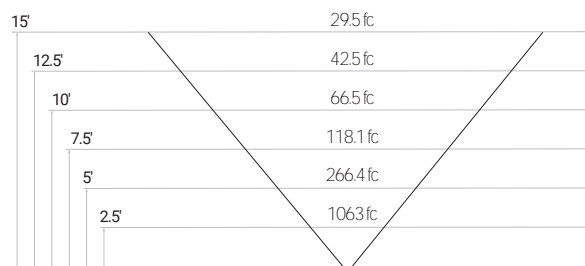

Specifications sheets are subject to change without notification.

X=STEM LENGTH (IN INCHES)

PHOTOMETRICS

25 WATT - FORWARD THROW

25 WATT - WIDE FORWARD THROW

50 WATT - FORWARD THROW

50 WATT - WIDE FORWARD THROW

75 WATT - FORWARD THROW

75 WATT - WIDE FORWARD THROW

90 WATT - FORWARD THROW

90 WATT - WIDE FORWARD THROW

120 WATT - FORWARD THROW

120 WATT - WIDE FORWARD THROW

PHOTOMETRICS

150 WATT - FORWARD THROW

150 WATT - WIDE FORWARD THROW

200 WATT - FORWARD THROW

200 WATT - WIDE FORWARD THROW

270 WATT - FORWARD THROW

270 WATT - WIDE FORWARD THROW

340 WATT - FORWARD THROW

340 WATT - WIDE FORWARD THROW

ADJUSTABLE LENS ANGLE