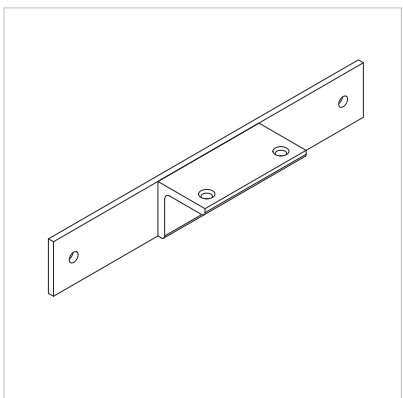

150 WATT - WIDE FORWARD THROW

200 WATT - FORWARD THROW

200 WATT - WIDE FORWARD THROW

270 WATT - FORWARD THROW

270 WATT - WIDE FORWARD THROW

340 WATT - FORWARD THROW

340 WATT - WIDE FORWARD THROW

ADJUSTABLE LENS ANGLE

Each lens can be rotated 90°. You can adjust angle according to your requirement.

DIMENSIONS

LENGTHS

16" FIXTURE

24" FIXTURE

MOUNTING OPTIONS

Ax Extended Arm

Available in 4"-36" lengths. Power cords are routed through arms, exiting close to the wall to connect to an adjacent j-box or other power outlet, providing a tidy installation.

BF Flush Mount

Standard mounting with back plate.

Specifications sheets are subject to change without notification.

Butterfly® 3600

MOUNTING OPTIONS AND ACCESSORIES

PS36, PD36 Single, Double Pendant Mount

Available for single and double fixtures. Standard 36" stems. Fixtures are designed to be mounted above 6' 4".