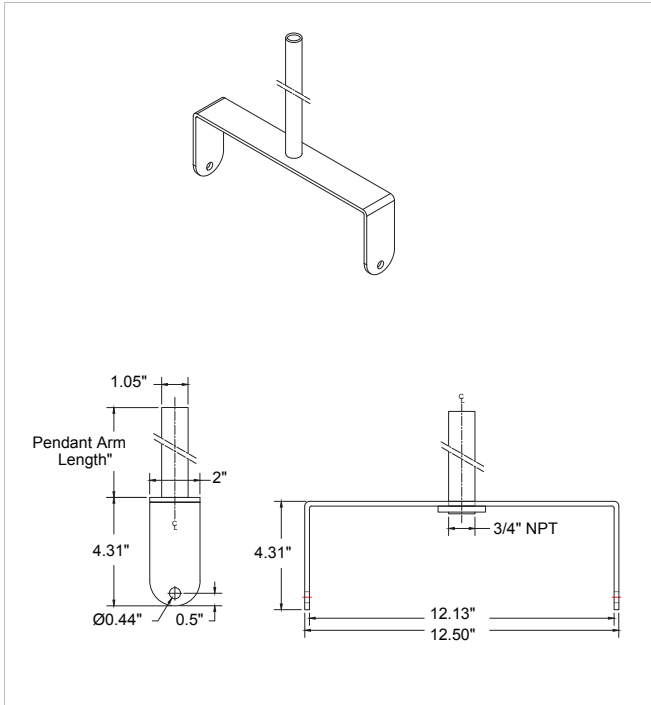

Specifications sheets are subject to change without notification.

X=STEM LENGTH (IN INCHES)

PHOTOMETRICS

25 WATT - FORWARD THROW

25 WATT - WIDE FORWARD THROW

50 WATT - FORWARD THROW

50 WATT - WIDE FORWARD THROW

Each lens can be rotated 90°. You can adjust angle according to your requirement.

DIMENSIONS

LENGTHS

16" FIXTURE

24" FIXTURE

MOUNTING OPTIONS

Ax Extended Arm

Available in 4"-36" lengths. Power cords are routed through arms, exiting close to the wall to connect to an adjacent j-box or other power outlet, providing a tidy installation.

BF Flush Mount

Standard mounting with back plate.

Specifications sheets are subject to change without notification.

Butterfly® 3600

MOUNTING OPTIONS AND ACCESSORIES

PS36, PD36 Single, Double Pendant Mount

Available for single and double fixtures. Standard 36" stems. Fixtures are designed to be mounted above 6' 4".