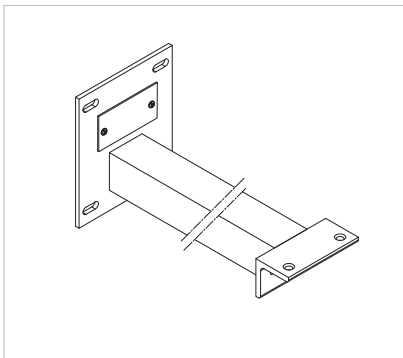

Each lens can be rotated 90°. You can adjust angle according to your requirement.

DIMENSIONS

LENGTHS

16" FIXTURE

24" FIXTURE

MOUNTING OPTIONS

Ax Extended Arm

Available in 4"-36" lengths. Power cords are routed through arms, exiting close to the wall to connect to an adjacent j-box or other power outlet, providing a tidy installation.