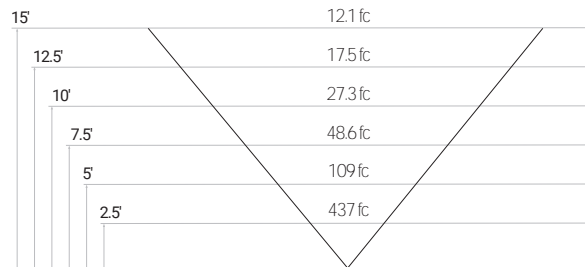

Specifications sheets are subject to change without notification.

X=STEM LENGTH (IN INCHES)

PHOTOMETRICS

25 WATT - FORWARD THROW

25 WATT - WIDE FORWARD THROW

50 WATT - FORWARD THROW

50 WATT - WIDE FORWARD THROW

75 WATT - FORWARD THROW

75 WATT - WIDE FORWARD THROW

90 WATT - FORWARD THROW

90 WATT - WIDE FORWARD THROW

120 WATT - FORWARD THROW

120 WATT - WIDE FORWARD THROW

PHOTOMETRICS

150 WATT - FORWARD THROW