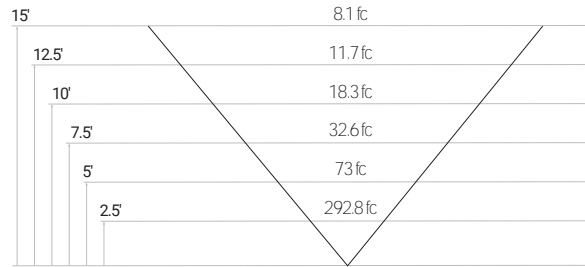

Specifications sheets are subject to change without notification.

X=STEM LENGTH (IN INCHES)

PHOTOMETRICS

25 WATT - FORWARD THROW

25 WATT - WIDE FORWARD THROW

50 WATT - FORWARD THROW

50 WATT - WIDE FORWARD THROW

75 WATT - FORWARD THROW

75 WATT - WIDE FORWARD THROW

90 WATT - FORWARD THROW

90 WATT - WIDE FORWARD THROW

120 WATT - FORWARD THROW

120 WATT - WIDE FORWARD THROW

PHOTOMETRICS

150 WATT - FORWARD THROW