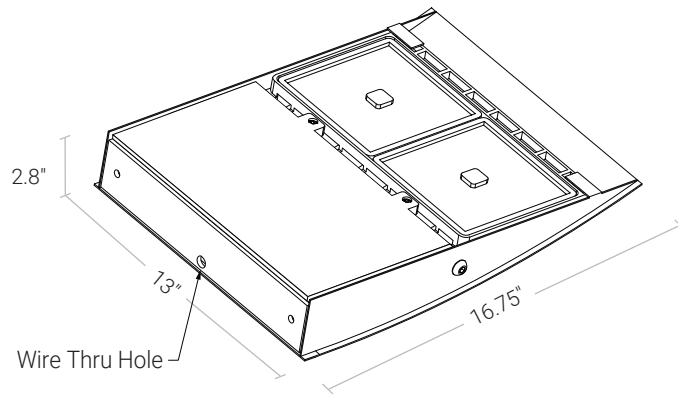

Each lens can be rotated 90°. You can adjust angle according to your requirement.

DIMENSIONS

LENGTHS

16" FIXTURE

24" FIXTURE

MOUNTING OPTIONS

Ax Extended Arm

Available in 4"-36" lengths. Power cords are routed through arms, exiting close to the wall to connect to an adjacent j-box or other power outlet, providing a tidy installation.