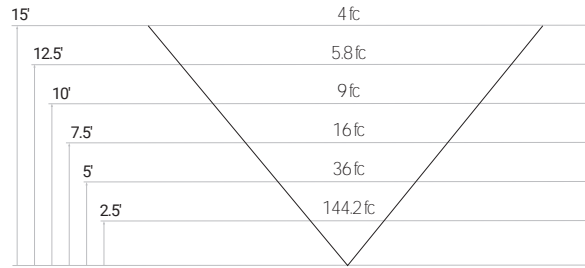

Specifications sheets are subject to change without notification.

X=STEM LENGTH (IN INCHES)

PHOTOMETRICS

25 WATT - FORWARD THROW

25 WATT - WIDE FORWARD THROW

50 WATT - FORWARD THROW

50 WATT - WIDE FORWARD THROW

75 WATT - FORWARD THROW

75 WATT - WIDE FORWARD THROW

90 WATT - FORWARD THROW

90 WATT - WIDE FORWARD THROW

120 WATT - FORWARD THROW

120 WATT - WIDE FORWARD THROW

PHOTOMETRICS

150 WATT - FORWARD THROW