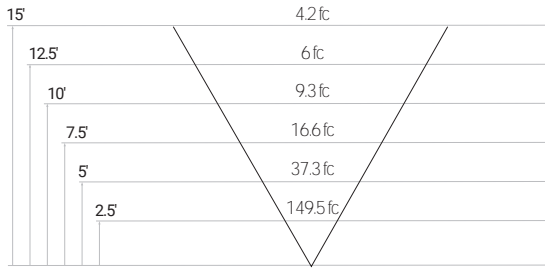

Specifications sheets are subject to change without notification.

X=STEM LENGTH (IN INCHES)

PHOTOMETRICS

25 WATT - FORWARD THROW

25 WATT - WIDE FORWARD THROW

50 WATT - FORWARD THROW

50 WATT - WIDE FORWARD THROW