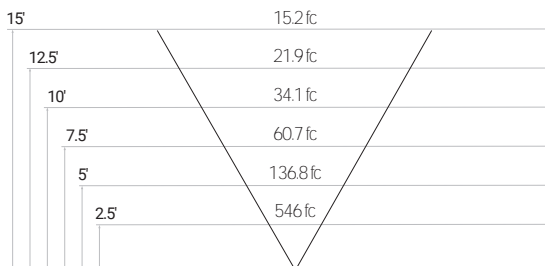

Specifications sheets are subject to change without notification.

X=STEM LENGTH (IN INCHES)

PHOTOMETRICS

25 WATT - FORWARD THROW

25 WATT - WIDE FORWARD THROW

50 WATT - FORWARD THROW

50 WATT - WIDE FORWARD THROW

75 WATT - FORWARD THROW

75 WATT - WIDE FORWARD THROW

90 WATT - FORWARD THROW

90 WATT - WIDE FORWARD THROW

120 WATT - FORWARD THROW

120 WATT - WIDE FORWARD THROW

PHOTOMETRICS

150 WATT - FORWARD THROW