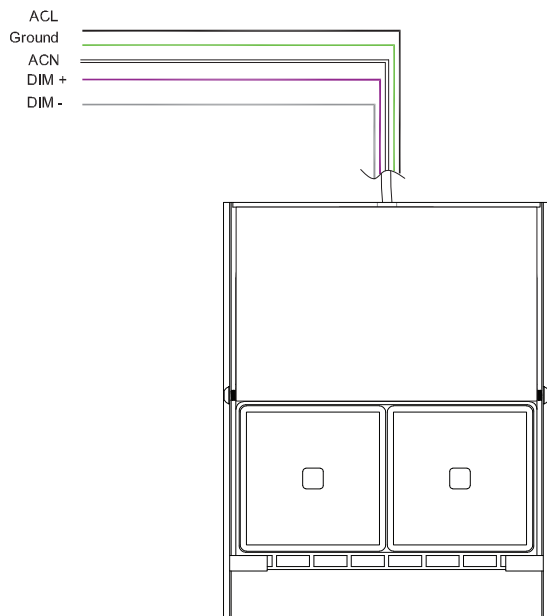

BLACK	WHITE	GREEN	PURPLE	GREY
POWER +	NEUTRAL -	GROUND	DIM +	DIM -