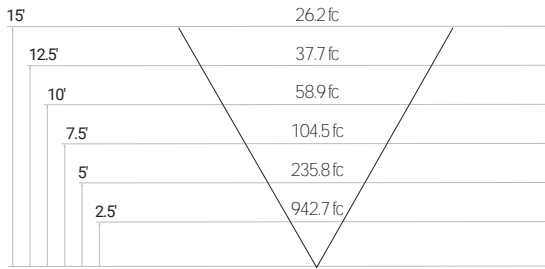

Specifications sheets are subject to change without notification.

X=STEM LENGTH (IN INCHES)

PHOTOMETRICS

25 WATT - FORWARD THROW

25 WATT - WIDE FORWARD THROW

50 WATT - FORWARD THROW

50 WATT - WIDE FORWARD THROW

75 WATT - FORWARD THROW

75 WATT - WIDE FORWARD THROW

90 WATT - FORWARD THROW

90 WATT - WIDE FORWARD THROW

120 WATT - FORWARD THROW

120 WATT - WIDE FORWARD THROW

PHOTOMETRICS

150 WATT - FORWARD THROW

150 WATT - WIDE FORWARD THROW

200 WATT - FORWARD THROW

200 WATT - WIDE FORWARD THROW

270 WATT - FORWARD THROW

270 WATT - WIDE FORWARD THROW

340 WATT - FORWARD THROW

340 WATT - WIDE FORWARD THROW

ADJUSTABLE LENS ANGLE