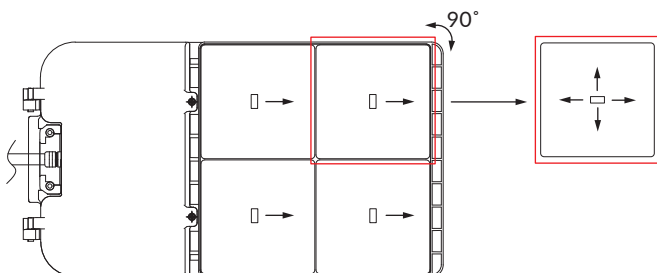

Specifications sheets are subject to change without notification.

X=STEM LENGTH (IN INCHES)

PHOTOMETRICS

25 WATT - FORWARD THROW

25 WATT - WIDE FORWARD THROW

50 WATT - FORWARD THROW

50 WATT - WIDE FORWARD THROW

75 WATT - FORWARD THROW

75 WATT - WIDE FORWARD THROW

90 WATT - FORWARD THROW

90 WATT - WIDE FORWARD THROW

120 WATT - FORWARD THROW

120 WATT - WIDE FORWARD THROW

PHOTOMETRICS

150 WATT - FORWARD THROW

150 WATT - WIDE FORWARD THROW

200 WATT - FORWARD THROW

200 WATT - WIDE FORWARD THROW

270 WATT - FORWARD THROW

270 WATT - WIDE FORWARD THROW

340 WATT - FORWARD THROW

340 WATT - WIDE FORWARD THROW

ADJUSTABLE LENS ANGLE

Each lens can be rotated 90°. You can adjust angle according to your requirement.

DIMENSIONS

LENGTHS

16" FIXTURE

24" FIXTURE

MOUNTING OPTIONS

Ax Extended Arm

Available in 4"-36" lengths. Power cords are routed through arms, exiting close to the wall to connect to an adjacent j-box or other power outlet, providing a tidy installation.