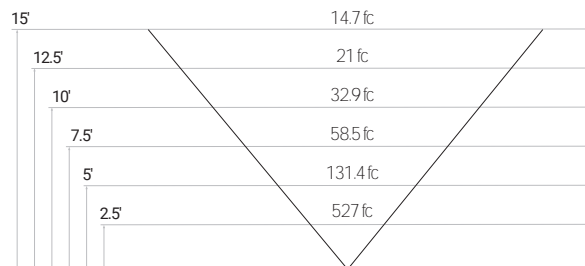

Specifications sheets are subject to change without notification.

X=STEM LENGTH (IN INCHES)

PHOTOMETRICS

25 WATT - FORWARD THROW

25 WATT - WIDE FORWARD THROW

50 WATT - FORWARD THROW

50 WATT - WIDE FORWARD THROW

75 WATT - FORWARD THROW

75 WATT - WIDE FORWARD THROW

90 WATT - FORWARD THROW

90 WATT - WIDE FORWARD THROW

120 WATT - FORWARD THROW

120 WATT - WIDE FORWARD THROW

PHOTOMETRICS

150 WATT - FORWARD THROW

150 WATT - WIDE FORWARD THROW

200 WATT - FORWARD THROW

200 WATT - WIDE FORWARD THROW

270 WATT - FORWARD THROW

270 WATT - WIDE FORWARD THROW

340 WATT - FORWARD THROW

340 WATT - WIDE FORWARD THROW

ADJUSTABLE LENS ANGLE