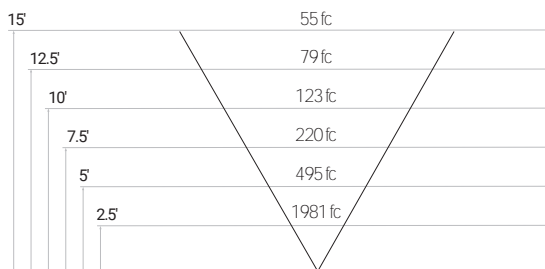

Specifications sheets are subject to change without notification.

X=STEM LENGTH (IN INCHES)

PHOTOMETRICS

25 WATT - FORWARD THROW

25 WATT - WIDE FORWARD THROW

50 WATT - FORWARD THROW

50 WATT - WIDE FORWARD THROW

75 WATT - FORWARD THROW

75 WATT - WIDE FORWARD THROW

90 WATT - FORWARD THROW

90 WATT - WIDE FORWARD THROW

120 WATT - FORWARD THROW

120 WATT - WIDE FORWARD THROW

PHOTOMETRICS

150 WATT - FORWARD THROW

150 WATT - WIDE FORWARD THROW

200 WATT - FORWARD THROW

200 WATT - WIDE FORWARD THROW

270 WATT - FORWARD THROW

270 WATT - WIDE FORWARD THROW

340 WATT - FORWARD THROW

340 WATT - WIDE FORWARD THROW

ADJUSTABLE LENS ANGLE

Each lens can be rotated 90°. You can adjust angle according to your requirement.

DIMENSIONS

LENGTHS

16" FIXTURE

24" FIXTURE

MOUNTING OPTIONS

Ax Extended Arm

Available in 4"-36" lengths. Power cords are routed through arms, exiting close to the wall to connect to an adjacent j-box or other power outlet, providing a tidy installation.