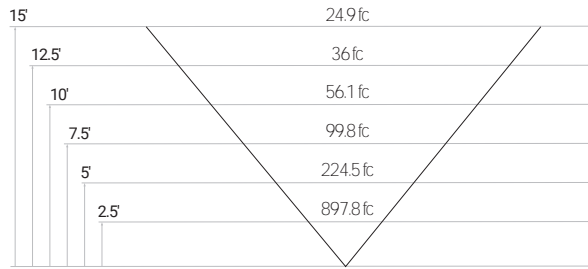

Specifications sheets are subject to change without notification.

X=STEM LENGTH (IN INCHES)

PHOTOMETRICS

25 WATT - FORWARD THROW

25 WATT - WIDE FORWARD THROW

50 WATT - FORWARD THROW

50 WATT - WIDE FORWARD THROW

75 WATT - FORWARD THROW

75 WATT - WIDE FORWARD THROW

90 WATT - FORWARD THROW

90 WATT - WIDE FORWARD THROW

120 WATT - FORWARD THROW

120 WATT - WIDE FORWARD THROW

PHOTOMETRICS

150 WATT - FORWARD THROW

150 WATT - WIDE FORWARD THROW

200 WATT - FORWARD THROW

200 WATT - WIDE FORWARD THROW

270 WATT - FORWARD THROW

270 WATT - WIDE FORWARD THROW

340 WATT - FORWARD THROW

340 WATT - WIDE FORWARD THROW

ADJUSTABLE LENS ANGLE