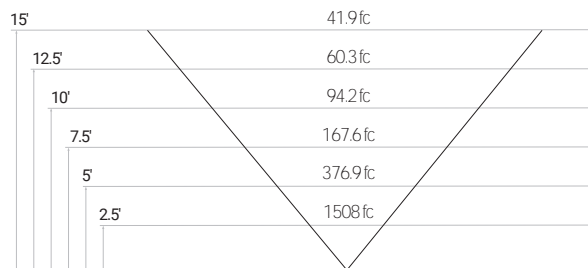

Specifications sheets are subject to change without notification.

X=STEM LENGTH (IN INCHES)

PHOTOMETRICS

25 WATT - FORWARD THROW

25 WATT - WIDE FORWARD THROW

50 WATT - FORWARD THROW

50 WATT - WIDE FORWARD THROW

75 WATT - FORWARD THROW

75 WATT - WIDE FORWARD THROW

90 WATT - FORWARD THROW

90 WATT - WIDE FORWARD THROW

120 WATT - FORWARD THROW

120 WATT - WIDE FORWARD THROW

PHOTOMETRICS

150 WATT - FORWARD THROW

150 WATT - WIDE FORWARD THROW

200 WATT - FORWARD THROW

200 WATT - WIDE FORWARD THROW

270 WATT - FORWARD THROW

270 WATT - WIDE FORWARD THROW

340 WATT - FORWARD THROW

340 WATT - WIDE FORWARD THROW

ADJUSTABLE LENS ANGLE

Each lens can be rotated 90°. You can adjust angle according to your requirement.

DIMENSIONS

LENGTHS

16" FIXTURE

24" FIXTURE

MOUNTING OPTIONS

Ax Extended Arm

Available in 4"-36" lengths. Power cords are routed through arms, exiting close to the wall to connect to an adjacent j-box or other power outlet, providing a tidy installation.