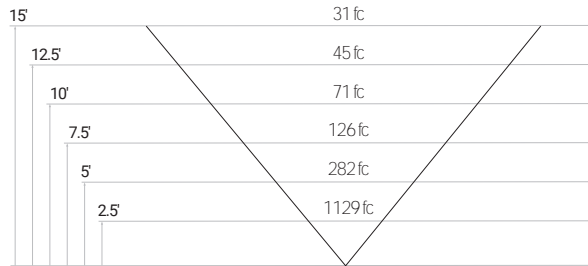

Specifications sheets are subject to change without notification.

X=STEM LENGTH (IN INCHES)

PHOTOMETRICS

25 WATT - FORWARD THROW

25 WATT - WIDE FORWARD THROW

50 WATT - FORWARD THROW

50 WATT - WIDE FORWARD THROW

75 WATT - FORWARD THROW

75 WATT - WIDE FORWARD THROW

90 WATT - FORWARD THROW

90 WATT - WIDE FORWARD THROW

120 WATT - FORWARD THROW

120 WATT - WIDE FORWARD THROW

PHOTOMETRICS

150 WATT - FORWARD THROW

150 WATT - WIDE FORWARD THROW

200 WATT - FORWARD THROW

200 WATT - WIDE FORWARD THROW

270 WATT - FORWARD THROW

270 WATT - WIDE FORWARD THROW

340 WATT - FORWARD THROW

340 WATT - WIDE FORWARD THROW

ADJUSTABLE LENS ANGLE