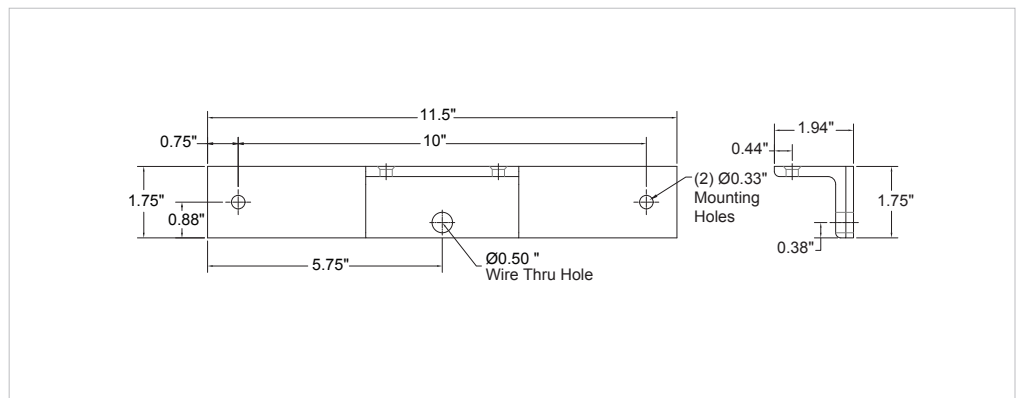

BF Flush Mount

Standard mounting with back plate.

Specifications sheets are subject to change without notification.