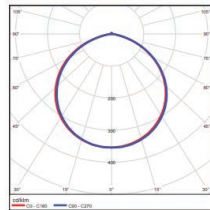

ACCESSORIES

W Wide Optic

Wide forward throw lens

ADD-ONS

Surge Protection

Part # 3650LEDSP10KU
(Surge Protection 10KV 120-277V)

Part # 3650LEDSP20KU
(Surge Protection 20KV 120-277V)

Part # 3650LEDSP20KU2
(Surge Protection 20KV 347-480V)

Dusk to Dawn Photocell

Part # 3650LEDPH
(Twist Lock Photocell & Receptacle 120-277V)

Specifications sheets are subject to change without notification.