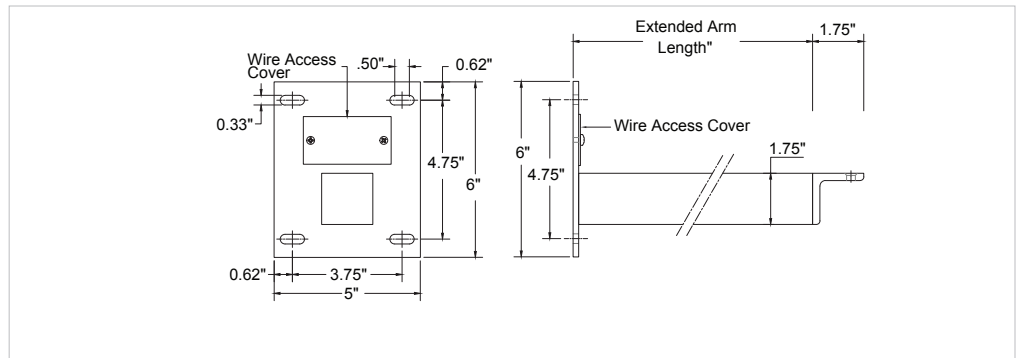

Each lens can be rotated 90°. You can adjust angle according to your requirement.

DIMENSIONS

LENGTHS

16" FIXTURE

24" FIXTURE

MOUNTING OPTIONS

Ax Extended Arm

Available in 4"-36" lengths. Power cords are routed through arms, exiting close to the wall to connect to an adjacent j-box or other power outlet, providing a tidy installation.