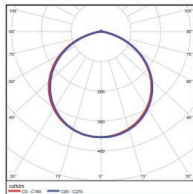

OPTIONAL WIDE FORWARD THROW

ORDERING GUIDE Make selections by filling out the top row or highlighting options.

3600								
SERIES	LENGTH	OUTPUT	CCT	VOLTAGE	CONTROL	MOUNTING	FINISH	ACCESSORY
3600	16 16" nom	L25 25W L50 50W L75 75W L90 90W L120 120W L150 150W	30 3000K 35 3500K 40 4000K 50 5000K	U 120-277V U2 277-480V	ND NON DIMMING D1 0-10V DIMMING	Ax* EXTENDED ARM BF FLUSH MOUNT PSx* PENDANT SINGLE X PDx* PENDANT DOUBLE X PTx* PENDANT TRIPLE X PQx* PENDANT QUAD X CU CUSTOM MOUNT 36" MAX EXTENDED ARM | 120" MAX PENDANT	SO SILVER WH WHITE BL BLACK BZ BRONZE CU CUSTOM	M MARINE GRADE FINISH 2 NATATORIUM E EMERGENCY DRIVER (remote location) W WIDE OPTIC N NONE
	24 24" nom	L200 200W L270 270W L340 340W						

Specifications sheets are subject to change without notification.

X=STEM LENGTH (IN INCHES)