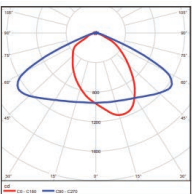

STANDARD FORWARD THROW