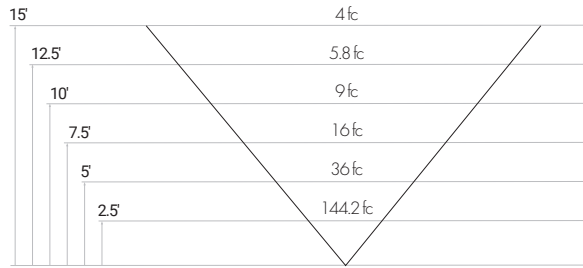

25 WATT - WIDE FORWARD THROW