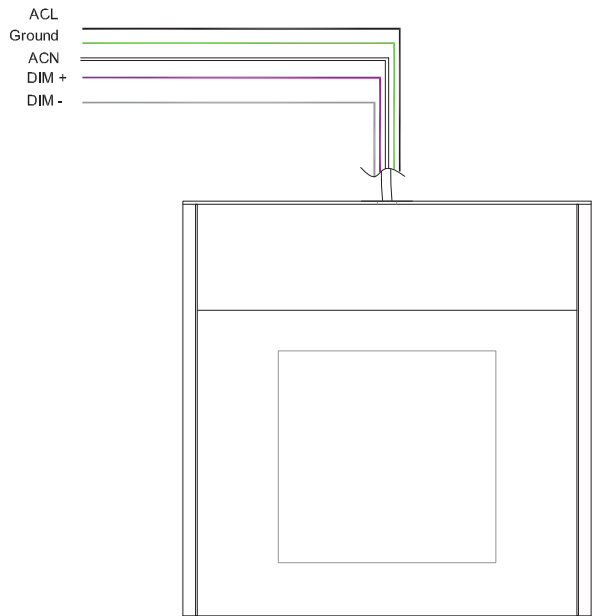

BLACK	WHITE	GREEN	PURPLE	GREY
POWER +	NEUTRAL -	GROUND	DIM +	DIM -