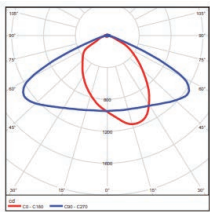

# Butterfly 3600

Indirect or Wallwash LED

120-277VAC | IP66

Project
Date

STANDARD FORWARD THROW

OPTIONAL WIDE FORWARD THROW

CCT	30K, 35K, 40K, 50K								
Width	12"					16", 24"			
LED Output	L25	L50	L75	L100	L150	L160	L190	L240	L320
Wattage	25W	50W	75W	100W	150W	160W	190W	240W	320W
Lumens	3,500	7,000	10,500	14,000	21,000	22,400	26,600	33,600	44,800
Weight	12 lbs					24 lbs			