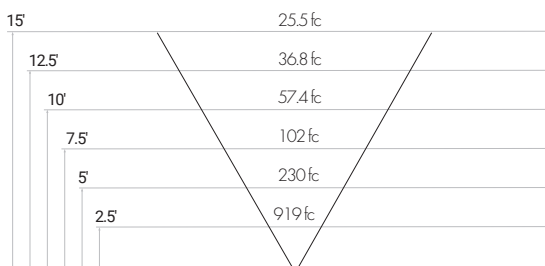

150 WATT - FORWARD THROW