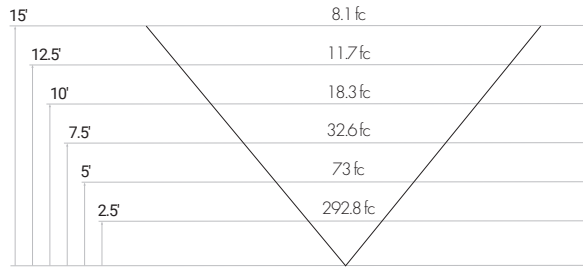

50 WATT - WIDE FORWARD THROW