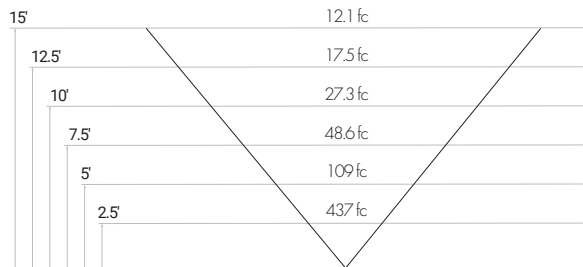

75 WATT - WIDE FORWARD THROW