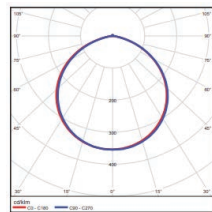

# Butterfly 3600

Indirect or Wallwash LED

120-277VAC | IP66

Project
Date

STANDARD FORWARD THROW

OPTIONAL WIDE FORWARD THROW

CCT	30K, 35K, 40K, 50K								
Width	12"					16", 24"			
LED Output	L25	L50	L75	L100	L150	L160	L190	L240	L320
Wattage	25W	50W	75W	100W	150W	160W	190W	240W	320W
Lumens	3,500	7,000	10,500	14,000	21,000	22,400	26,600	33,600	44,800
Weight	12 lbs					24 lbs			