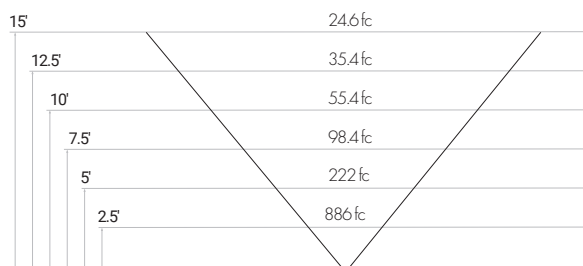

150 WATT - WIDE FORWARD THROW

Specifications sheets are subject to change without notification.