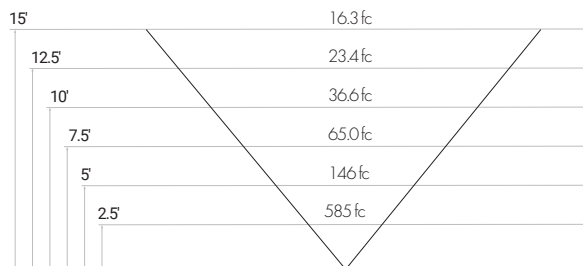

100 WATT - WIDE FORWARD THROW