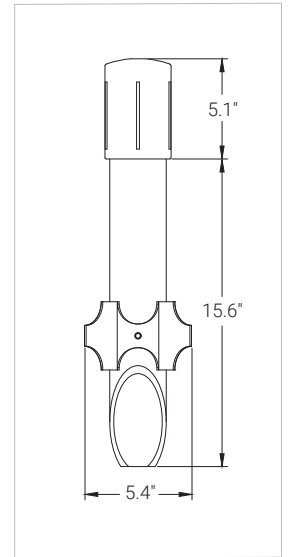

PERMAPOST

Provides easy at-grade installation. Includes L-Bracket with 2 slotted mounting holes. Fixture must be mounted at least 4" above ground level to avoid water accumulation.