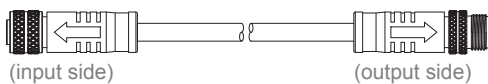

JUMPER CABLE

(input side)

(output side)

END CAP (input side)   **END CAP (output side)**

PART #	DESCRIPTION

M12-SC-4FT	48" Starter Cable

PART #	DESCRIPTION

M12-JC-1FT	12" Jumper Cable
M12-JC-2FT	24" Jumper Cable
M12-JC-3FT	36" Jumper Cable
M12-JC-4FT	48" Jumper Cable

PART #	DESCRIPTION

M12-MC-ENDCAP	End Cap (input side)
M12-FC-ENDCAP	End Cap (output side)

Specifications sheets are subject to change without notification.