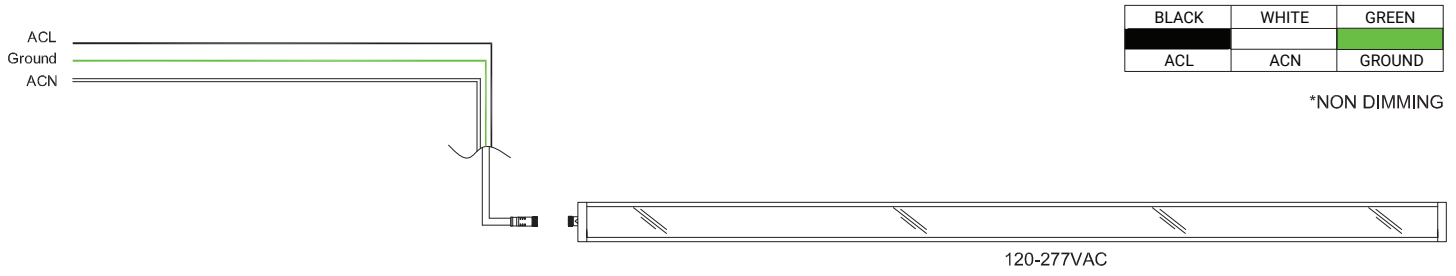

ELECTRICAL DETAILS

Non-Dimming | 3 Wire