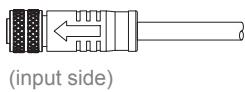

STARTER CABLE

(input side)