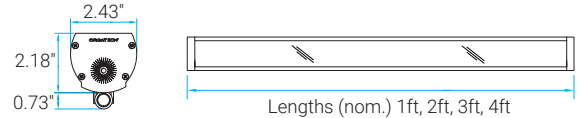

Minatura 1300

Linear Wallwash LED

120-277VAC