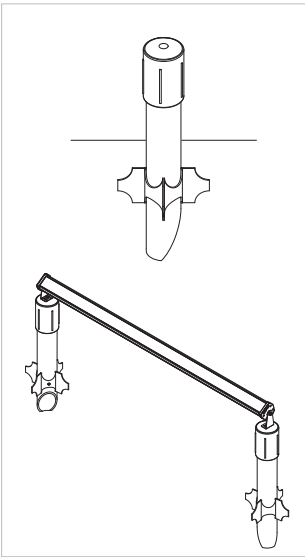

PERMAPOST

Provides easy at-grade installation. Includes L-Bracket with 2 slotted mounting holes. Fixture must be mounted at least 4" above ground level to avoid water accumulation.