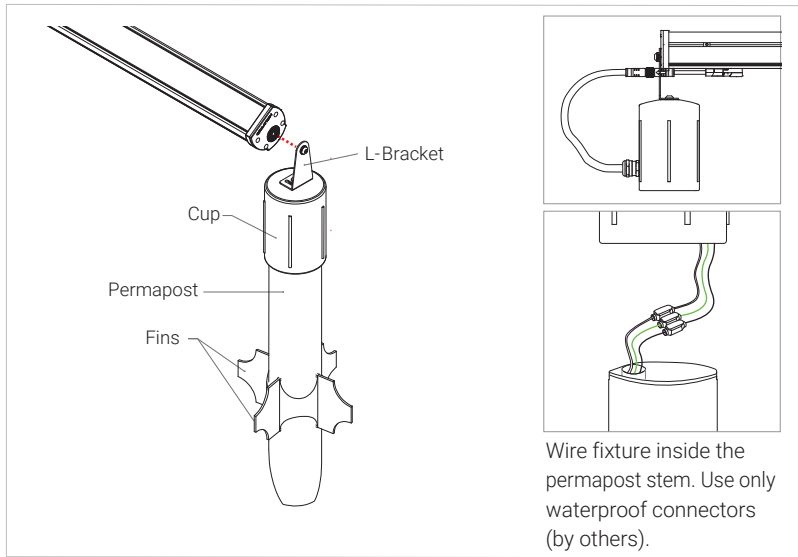

PERMAPOST

Provides easy at-grade installation. Includes L-Bracket with 2 slotted mounting holes. Fixture must be mounted at least 4" above ground level to avoid water accumulation.