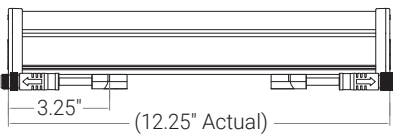

Minatura® 1300

OPTICS & FIXTURE SIZES

FIXTURE SIZES

1ft nom.