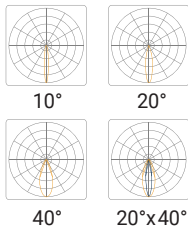

TW + SOFTENER

Beam Angle	9 LED	18 LED	27 LED
10°	2070lm	4140lm	6210lm
20°	2000lm	4020lm	6030lm
40°	1890lm	3780lm	5670lm
20°x40°	1520lm	3050lm	4570lm