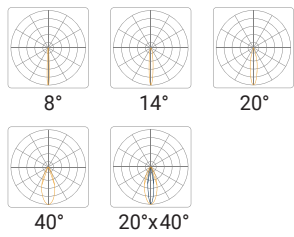

Gulfstream 4®/EX^{TW}

LUMINAIRE OPTIONS

TW/EX

Beam Angle	36 LED	54 LED	72 LED
8°	7740lm	11770lm	15700lm
14°	9200lm	13330lm	17770lm
20°	8940lm	12960lm	17280lm
40°	8400lm	12160lm	16220lm
20°x40°	6780lm	9820lm	13090lm