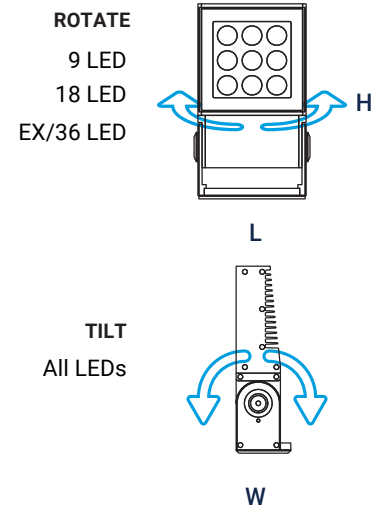

Gulfstream 4® TW

Gulfstream 4®/EX TW

Spotlight LED

120-277V AC | IP67

ORGATECH®

Compact Design

Rotate + Tilt System

IP67 Protection

DMX / RDM

Various Optics & Glare Control

Flexible Installation

The Gulfstream 4® Tunable White is a 120-277VAC projector fixture for interior and exterior applications. The Gulfstream 4® DMX/RDM enabled integrated driver allows for precision control in grand designs with dynamic Tunable White CCT's ranging from 27K-65K. Various Optics and an adjustable mounting base allows for an unrivaled level of design flexibility. Grazing and Wallwashing applications in a warm 27K up to a daylight 65K, all in a single discrete fixture.

Technical Specifications

Product	GS4-9*	GS4-18	GS4-27
	GS4EX-36	GS4EX-54	GS4EX-72
Voltage	120V- 277V AC		
Wattage	29W	53W	78W
	TW/EX 99W	145W	190W
Efficacy	Up to 94 lm/W		
Lumens**	2300lm	4600lm	6900lm
	TW/EX 9200lm	13330lm	17770lm
Dimensions (LxWxH)	4.96"x2.44"x8.27"	8.35"x2.44"x8.27"	11.73"x2.44"x8.27"
	TW/EX 8.35"x2.44"x11.8"	11.73"x2.44"x11.8"	15.11"x2.44"x11.8"
Weight	2.65 lbs(1.2Kg)	4.63 lbs(2.10Kg)	5.95 lbs(2.7Kg)
	TW/EX 9.26 lbs(4.2Kg)	11.9 lbs(5.4Kg)	14.1 lbs(6.4Kg)

Operating Temp	min -20°C (-5°F) / max 50°C (122°F)
Storage Temp	min -30°C (-22°F) / max 80°C (176°F)
Light distribution	6° / 10° / 20° / 40° / 20°x 40°
	TW/EX 8° / 14° / 20° / 40° / 20°x 40°
CCT	2700K - 6500K
Color rendering index	80+
Control	DMX with RDM / PWM*
LED lifetime	LM90 ≤ 51,400h
Housing	Extruded & die-casted aluminum / Tempered glass lens
Finish	Dark gray
Ingress	IP67

*9 LED remote PWM driver only **TW based on 10° optics. TW/EX based on 14° optics