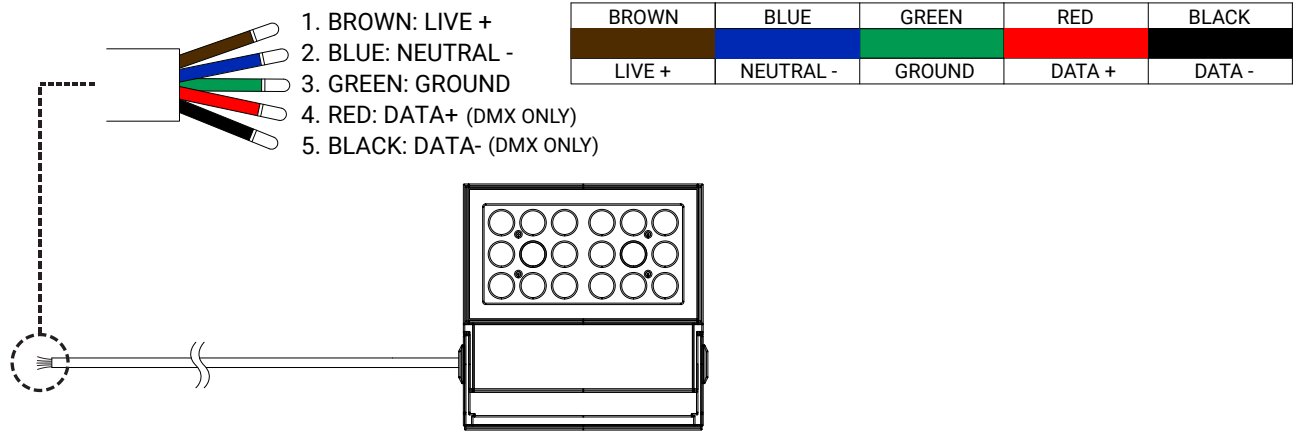

ELECTRICAL DETAILS

TW | 120-277V AC

*Custom cord lengths available **GS4-JBOX required for daisy chain

ORDERING GUIDE

GULFSTREAM 4 - TW

GS4							
SERIES	LED QTY	CCT	VOLTAGE	CONTROLS	BEAM ANGLE	MOUNTING	OPTIONS
GS4 GULFSTREAM 4	9* 18 27	TW 27K-65K	U 120-277V	DMX/RDM PWM* ND	DMX/RDM PWM NON DIMMING	6 10 20 40 20x40	AB ANCHOR BASE GS GROUND SPIKE PP PERMAPOST PM POLE MOUNT CU CUSTOM SFT SOFTENER MLV MICRO LOUVER WDH WIDE OPTIC - HORIZONTAL WDV WIDE OPTIC - VERTICAL N NONE

*PWM - Wireless Casambi Control **PWM available for 9 LED remote driver only

GULFSTREAM 4/EX - TW

GS4EX							
SERIES	LED QTY	CCT	VOLTAGE	CONTROLS	BEAM ANGLE	MOUNTING	OPTIONS
GS4EX GULFSTREAM 4 EX	36 54 72	TW 27K-65K	U 120-277V	DMX/RDM ND	DMX/RDM NON DIMMING	8 14 20 40 20x40	AB ANCHOR BASE GS GROUND SPIKE PP PERMAPOST PM POLE MOUNT CU CUSTOM SFT SOFTENER MLV MICRO LOUVER WDH WIDE OPTIC - HORIZONTAL WDV WIDE OPTIC - VERTICAL N NONE

GS4 - MOUNTING ACCESSORIES

PART #	DESCRIPTION
GS4-JBOX	GS4 -JUNCTION BOX