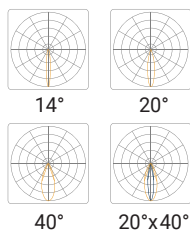

TW + WIDE OPTIC

Beam Angle	9 LED	18 LED	27 LED
10°	1720lm	3450lm	5170lm
20°	1670lm	3350lm	5030lm
40°	1570lm	3150lm	4720lm
20°x40°	1260lm	2540lm	3810lm

TW + MICRO LOUVER

Beam Angle	9 LED	18 LED	27 LED
10°	1150lm	2300lm	3450lm
20°	1110lm	2230lm	3350lm
40°	1050lm	2100lm	3150lm
20°x40°	840lm	1690lm	2540lm

Gulfstream 4®/EX^{TW}

LUMINAIRE OPTIONS

TW/EX

Beam Angle	36 LED	54 LED	72 LED
8°	7740lm	11770lm	15700lm
14°	9200lm	13330lm	17770lm
20°	8940lm	12960lm	17280lm
40°	8400lm	12160lm	16220lm
20°x40°	6780lm	9820lm	13090lm

TW/EX + SOFTENER

Beam Angle	36 LED	54 LED	72 LED
14°	8280lm	11990lm	15990lm
20°	8040lm	11660lm	15550lm
40°	7560lm	10940lm	14590lm
20°x40°	6100lm	8830lm	11780lm

TW/EX + WIDE OPTIC

Beam Angle	36 LED	54 LED	72 LED
14°	6900lm	9990lm	13320lm
20°	6700lm	9720lm	12960lm
40°	6300lm	9120lm	12160lm
20°x40°	5080lm	7360lm	9810lm