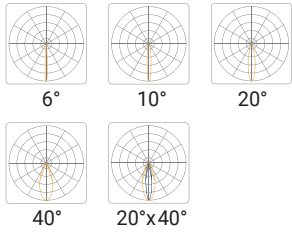

Length 11.7in (298mm)

72 LED

2in (50mm)

Length 15.1in (384mm)

Height
11.8in (300mm)

Width 2.4in (62mm)

LUMINAIRE OPTIONS

TW