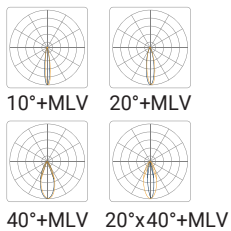

Length 11.7in (298mm)

72 LED

2in (50mm)

Length 15.1in (384mm)

Height
11.8in (300mm)

Width 2.4in (62mm)

LUMINAIRE OPTIONS

TW

Beam Angle	9 LED	18 LED	27 LED
6°	1930lm	3870lm	5810lm
10°	2300lm	4600lm	6900lm
20°	2230lm	4470lm	6710lm
40°	2100lm	4200lm	6300lm
20°x40°	1690lm	3390lm	5080lm

TW + SOFTENER

Beam Angle	9 LED	18 LED	27 LED
10°	2070lm	4140lm	6210lm
20°	2000lm	4020lm	6030lm
40°	1890lm	3780lm	5670lm
20°x40°	1520lm	3050lm	4570lm

TW + WIDE OPTIC

Beam Angle	9 LED	18 LED	27 LED
10°	1720lm	3450lm	5170lm
20°	1670lm	3350lm	5030lm
40°	1570lm	3150lm	4720lm
20°x40°	1260lm	2540lm	3810lm

TW + MICRO LOUVER

Beam Angle	9 LED	18 LED	27 LED
10°	1150lm	2300lm	3450lm
20°	1110lm	2230lm	3350lm
40°	1050lm	2100lm	3150lm
20°x40°	840lm	1690lm	2540lm