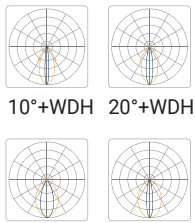

TW + WIDE OPTIC

Beam Angle	9 LED	18 LED	27 LED
10°	1720lm	3450lm	5170lm
20°	1670lm	3350lm	5030lm
40°	1570lm	3150lm	4720lm
20°x40°	1260lm	2540lm	3810lm