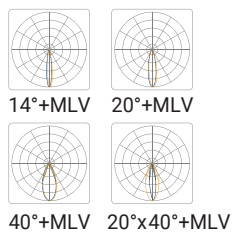

TW/EX + MICRO LOUVER

Beam Angle	36 LED	54 LED	72 LED
14°	4600lm	6660lm	8880lm
20°	4470lm	6480lm	8640lm
40°	4200lm	6080lm	8110lm
20°x40°	3390lm	4910lm	6540lm