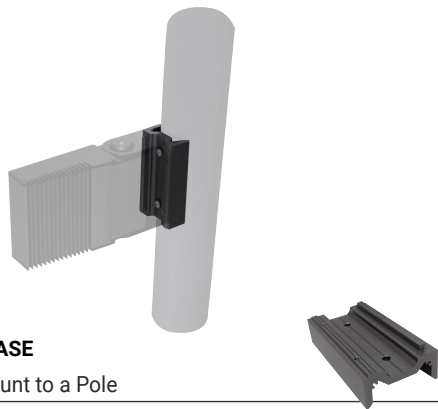

POLE MOUNT BASE

Base plate to mount to a Pole

MATERIAL	Anodized Aluminum
DIMENSION (LxWxH)	4.6x2.4x1.2in (116x62x31.15mm) / 8x2.4x1.2in (202x62x31.15mm) / 11.3x2.4x1.2in (288x62x31.15mm) / 14.7x2.4x1.2in (374x62x31.15mm)