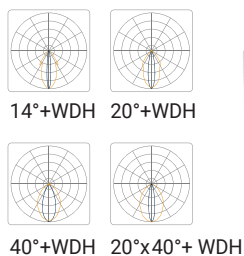

TW + WIDE OPTIC

Beam Angle	9 LED	18 LED	27 LED
10°	1720lm	3450lm	5170lm
20°	1670lm	3350lm	5030lm
40°	1570lm	3150lm	4720lm
20°x40°	1260lm	2540lm	3810lm

TW + MICRO LOUVER

Beam Angle	9 LED	18 LED	27 LED
10°	1150lm	2300lm	3450lm
20°	1110lm	2230lm	3350lm
40°	1050lm	2100lm	3150lm
20°x40°	840lm	1690lm	2540lm

Gulfstream 4®/EX^{TW}

LUMINAIRE OPTIONS

TW/EX

Beam Angle	36 LED	54 LED	72 LED
8°	7740lm	11770lm	15700lm
14°	9200lm	13330lm	17770lm
20°	8940lm	12960lm	17280lm
40°	8400lm	12160lm	16220lm
20°x40°	6780lm	9820lm	13090lm

TW/EX + SOFTENER

Beam Angle	36 LED	54 LED	72 LED
14°	8280lm	11990lm	15990lm
20°	8040lm	11660lm	15550lm
40°	7560lm	10940lm	14590lm
20°x40°	6100lm	8830lm	11780lm

TW/EX + WIDE OPTIC

Beam Angle	36 LED	54 LED	72 LED
14°	6900lm	9990lm	13320lm
20°	6700lm	9720lm	12960lm
40°	6300lm	9120lm	12160lm
20°x40°	5080lm	7360lm	9810lm