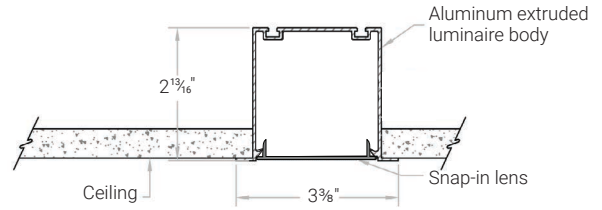

Specifications sheets are subject to change without notification.

MOUNTING OPTIONS

SUSPENDED CABLE

Provides a pendant mount with a low voltage aircraft cable available at your requested length.

RECESSED

Offers a trim for a simple and clean installation.

SURFACE MOUNT

Screws directly onto a surface via the bottom end of the fixture.

WALL MOUNT

Screws onto a wall using a side bracket.