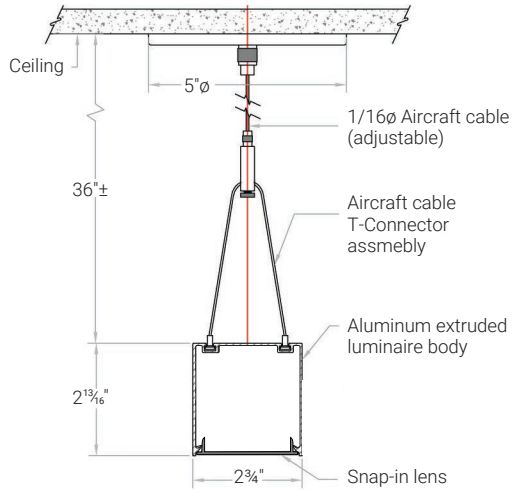

LH 4.6W/ft	Delivered Output	Watts
2ft	1840lm	9.2w
3ft	2760lm	13.8w
4ft	3680lm	18.4w
8ft	7360lm	36.8w

LEH 5.8W/ft	Delivered Output	Watts
2ft	2320lm	11.6w
3ft	3480lm	17.4w
4ft	4640lm	23.2w
8ft	9280lm	46.4w

Specifications sheets are subject to change without notification.

MOUNTING OPTIONS

SUSPENDED CABLE

Provides a pendant mount with a low voltage aircraft cable available at your requested length.

RECESSED

Offers a trim for a simple and clean installation.

SURFACE MOUNT

Screws directly onto a surface via the bottom end of the fixture.

WALL MOUNT

Screws onto a wall using a side bracket.