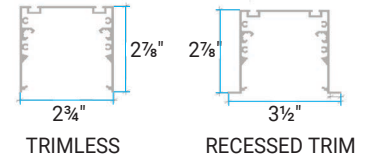

Streamline 7100

Indoor Linear LED

24V DC | 120-277VAC

ORGATECH

Project
Date

DESCRIPTION

The Streamline Series fixture is an interior linear 2 3/4" wide fixture designed to produce direct and indirect lighting in a stylish package. Designed to be pendant mounted, surface mounted or recessed. Available in 2', 3', 4', 6', and 8' lengths. Two smaller sizes 1", and 1 3/4" can be suspended with adjustable cordless Low Voltage cable suspension and remote 24V power supply to create a free floating appearance. Color temperature, wattage, voltage, driver, optics, mounting options and finish are all selectable to customize the fixture to your specific application.

FEATURES

Construction Powder Coated Aluminum Fixtures. Polycarbonate Lenses.

Length (nom.) 2ft, 3ft, 4ft, 8ft

White CCT 2700K, 3000K, 4000K, 5000K, 6500K

Dimming Non-dimming, 0-10V Dimming, Wire Dimming

Mounting Suspended Cable, Surface Mount, Recessed, Wall Mount