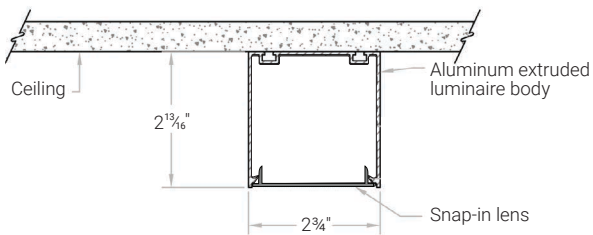

Specifications sheets are subject to change without notification.

MOUNTING OPTIONS

SUSPENDED CABLE

Provides a pendant mount with a low voltage aircraft cable available at your requested length.

RECESSED

Offers a trim for a simple and clean installation.

SURFACE MOUNT

Screws directly onto a surface via the bottom end of the fixture.

WALL MOUNT

Screws onto a wall using a side bracket.