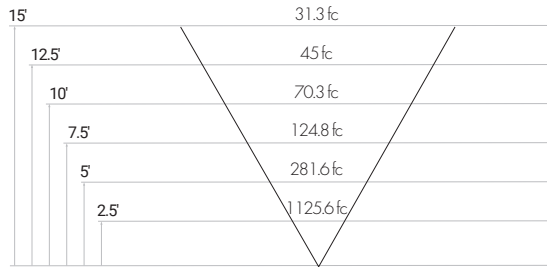

### 150 WATT - WIDE FORWARD THROW

Specifications sheets are subject to change without notification.

PHOTOMETRICS

**160 WATT - FORWARD THROW**

**160 WATT - WIDE FORWARD THROW**

**190 WATT - FORWARD THROW**

**190 WATT - WIDE FORWARD THROW**