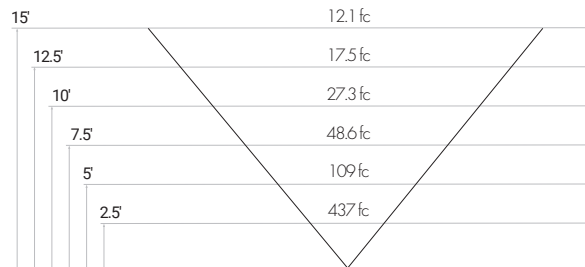

75 WATT - WIDE FORWARD THROW