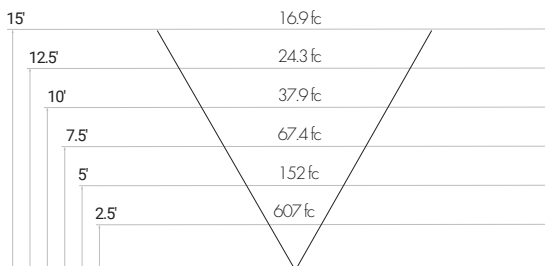

100 WATT - FORWARD THROW