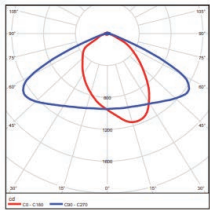

# Butterfly 3600

Indirect or Wallwash LED

120-277VAC | IP66

Project
Date

STANDARD FORWARD THROW

OPTIONAL WIDE FORWARD THROW

CCT	30K, 35K, 40K, 50K								
Length	16"					24"			
LED Output	L25	L50	L75	L100	L150	L160	L190	L240	L320
Wattage	25W	50W	75W	100W	150W	160W	190W	240W	320W
Lumens	3,500	7,000	10,500	14,000	21,000	22,400	26,600	33,600	44,800
Weight	12 lbs					24 lbs			