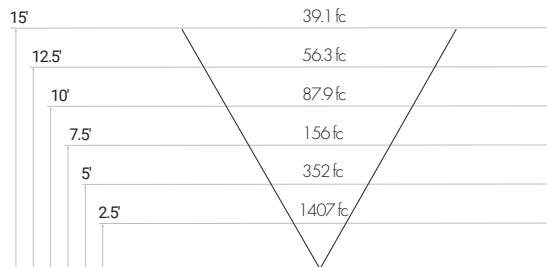

240 WATT - FORWARD THROW