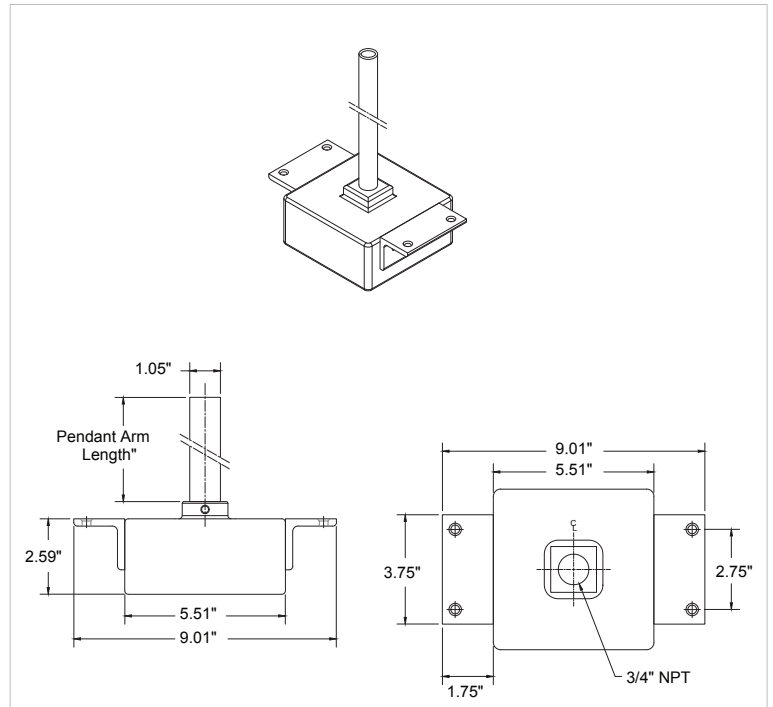

Butterfly® 3600

MOUNTING OPTIONS AND ACCESSORIES

PS36, PD36 Single, Double Pendant Mount

Available for single and double fixtures. Standard 36" stems. Fixtures are designed to be mounted above 6' 4".

ACCESSORIES

W Wide Optic

Wide forward throw lens