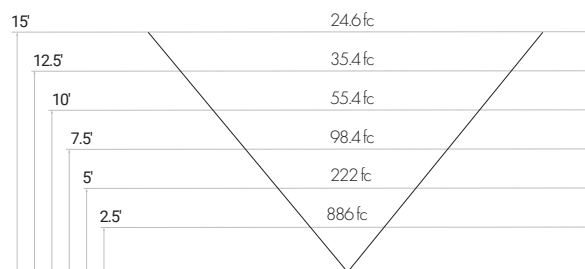

150 WATT - WIDE FORWARD THROW

Specifications sheets are subject to change without notification.