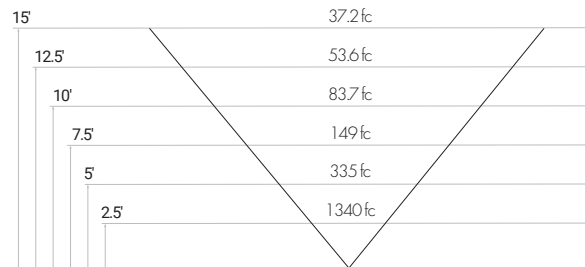

240 WATT - WIDE FORWARD THROW