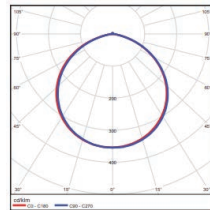

# Butterfly 3600

Indirect or Wallwash LED

120-277VAC | IP66

Project
Date

STANDARD FORWARD THROW

OPTIONAL WIDE FORWARD THROW

CCT	30K, 35K, 40K, 50K								
Length	16"					24"			
LED Output	L25	L50	L75	L100	L150	L160	L190	L240	L320
Wattage	25W	50W	75W	100W	150W	160W	190W	240W	320W
Lumens	3,500	7,000	10,500	14,000	21,000	22,400	26,600	33,600	44,800
Weight	12 lbs					24 lbs			