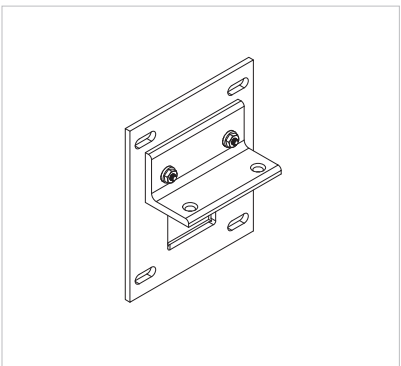

BF Flush Mount

Standard mounting with back plate.

Specifications sheets are subject to change without notification.