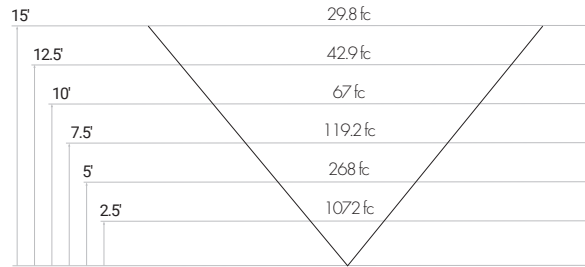

### 150 WATT - WIDE FORWARD THROW

Specifications sheets are subject to change without notification.

PHOTOMETRICS

**160 WATT - FORWARD THROW**

**160 WATT - WIDE FORWARD THROW**

**190 WATT - FORWARD THROW**

**190 WATT - WIDE FORWARD THROW**