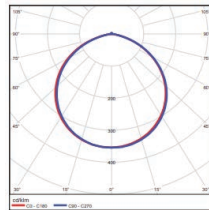

ACCESSORIES

W Wide Optic

Wide forward throw lens