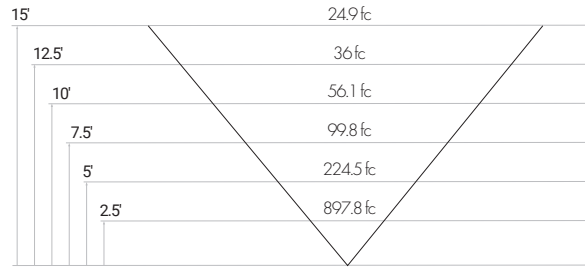

### 150 WATT - WIDE FORWARD THROW

Specifications sheets are subject to change without notification.

PHOTOMETRICS

**160 WATT - FORWARD THROW**

**160 WATT - WIDE FORWARD THROW**

**190 WATT - FORWARD THROW**

**190 WATT - WIDE FORWARD THROW**