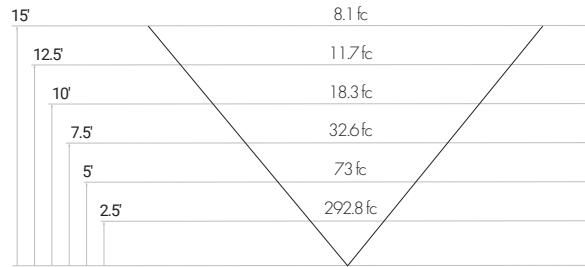

50 WATT - WIDE FORWARD THROW