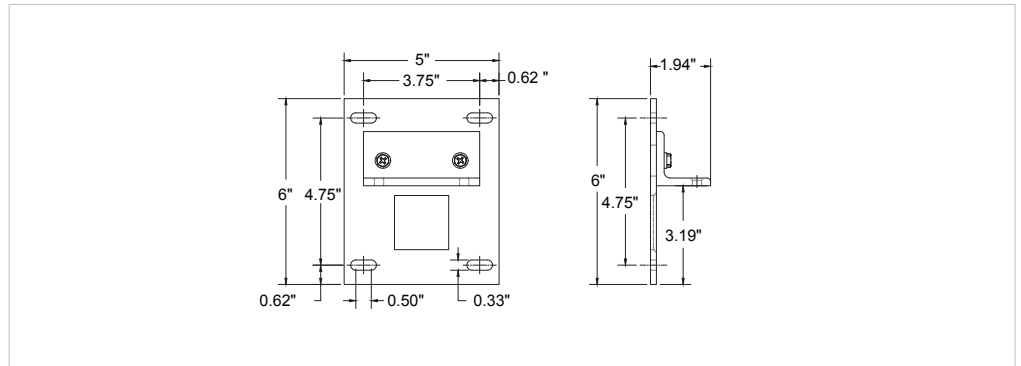

BF Flush Mount

Standard mounting with back plate.

Specifications sheets are subject to change without notification.