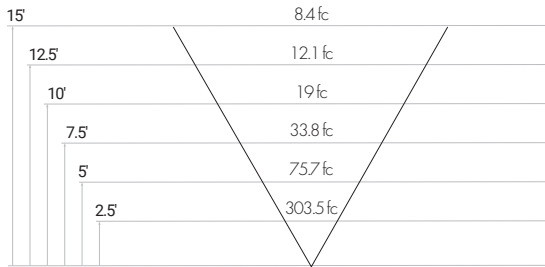

50 WATT - FORWARD THROW