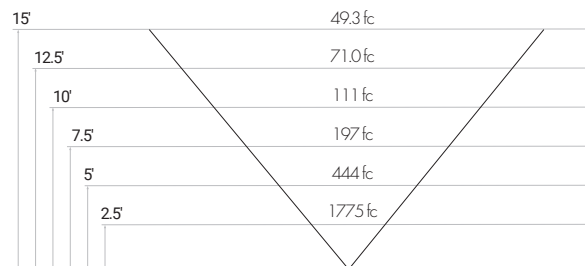

**240 WATT - FORWARD THROW**

**240 WATT - WIDE FORWARD THROW**

**320 WATT - FORWARD THROW**

**320 WATT - WIDE FORWARD THROW**