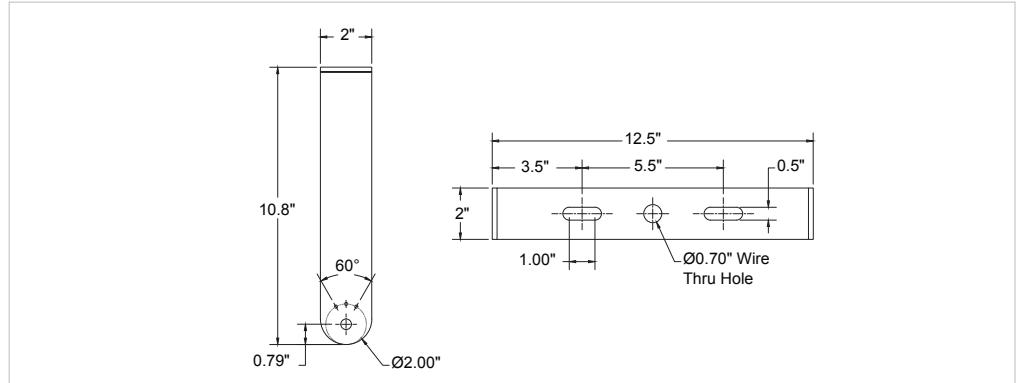

YK Yoke Mount

Implements rotary mechanics to the luminaire enables directional adjustment simplicity. Mounts to structure cover via (2) 1/4" screws.