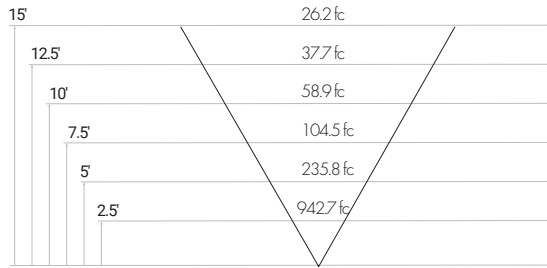

### 150 WATT - WIDE FORWARD THROW

Specifications sheets are subject to change without notification.

PHOTOMETRICS

**160 WATT - FORWARD THROW**

**160 WATT - WIDE FORWARD THROW**

**190 WATT - FORWARD THROW**

**190 WATT - WIDE FORWARD THROW**