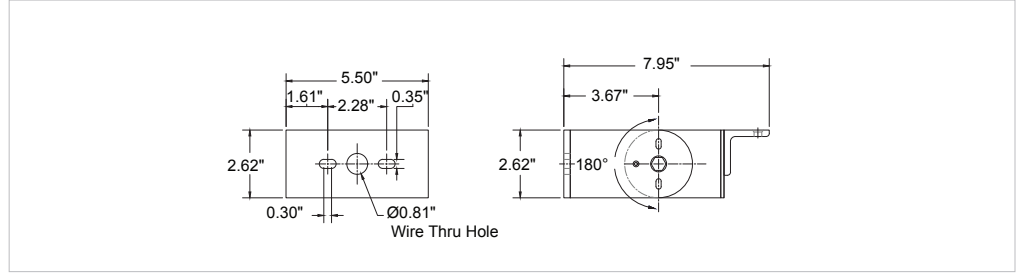

MOUNTING OPTIONS AND ACCESSORIES

B4 4" Swivel Mount

A heavy duty adjustable mounting bracket with locking bolts.