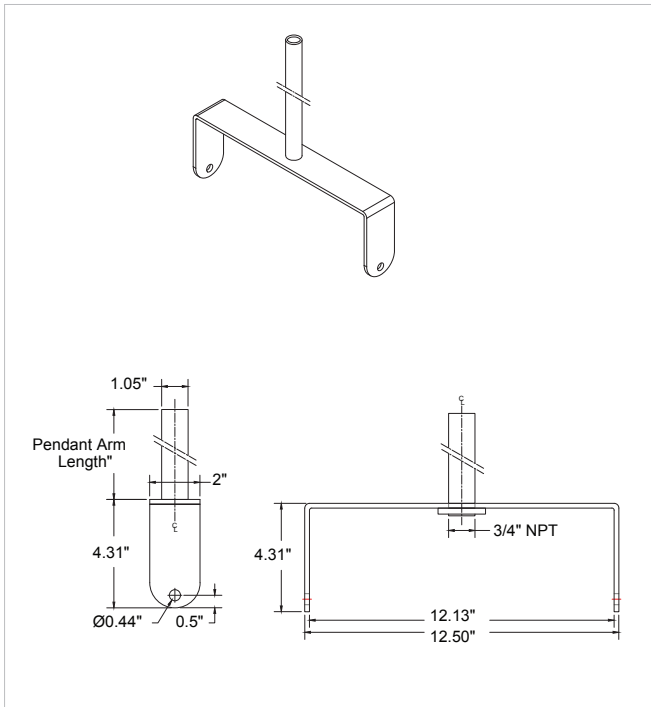

Butterfly® 3600

MOUNTING OPTIONS AND ACCESSORIES

PS36, PD36 Single, Double Pendant Mount

Available for single and double fixtures. Standard 36" stems. Fixtures are designed to be mounted above 6' 4".

ACCESSORIES

W Wide Optic

Wide forward throw lens