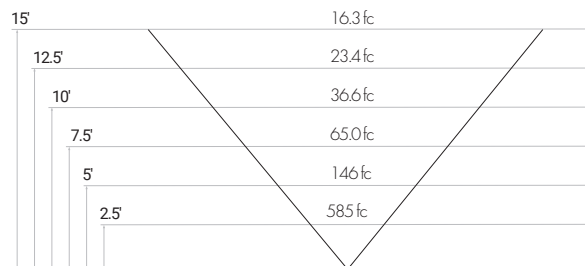

100 WATT - WIDE FORWARD THROW