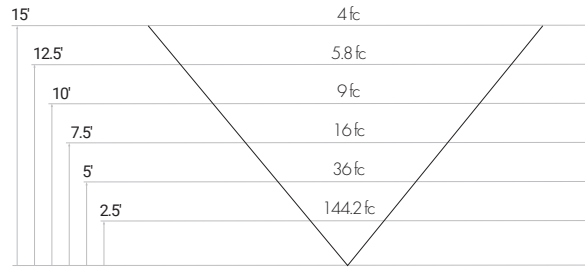

25 WATT - WIDE FORWARD THROW