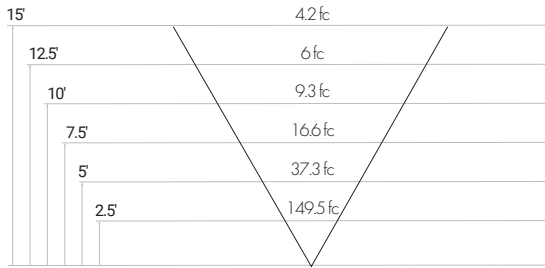

PHOTOMETRICS

25 WATT - FORWARD THROW