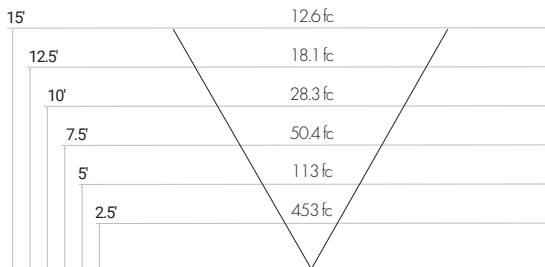

75 WATT - FORWARD THROW