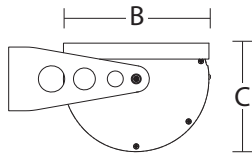

ORDERING GUIDE

Make selections by filling out the top row or highlighting options.

1500								
SERIES	LENGTH	OUTPUT	CCT	VOLTAGE	CONTROL	MOUNTING	FINISH	ACCESSORY
1500	14 14"nom 18 18"nom 24 24"nom	L35 35W L55 55W L70 70W L110 110W L140 140W L220 220W L240 240W	30 3000K 35 3500K 40 4000K 50 5000K	U 120-277V	ND NON-DIMMING D1 0-10V DIMMING	SW SWIVEL MOUNT YK YOKE MOUNT PS36 SINGLE PENDANT PD36 DOUBLE PENDANT	WH WHITE BL BLACK BZ BRONZE SO SILVER CU CUSTOM	G GLARE SHIELD M MARINE GRADE FINISH E EMERGENCY DRIVER Ax EXTENDED ARM (x=length) 2 NATATORIUM N NONE

*120" Max Pendant length

*x=36" max

Specifications sheets are subject to change without notification.

FIXTURE SIZES

FIXTURE	A	B	C	WT.
14"	14 ³ / ₈ "	8 ¹ / ₄ "	6 ³ / ₄ "	10 lbs
18"	18 ³ / ₈ "	8 ¹ / ₄ "	6 ³ / ₄ "	12lbs
24"	24 ³ / ₈ "	8 ¹ / ₄ "	6 ³ / ₄ "	15 lbs