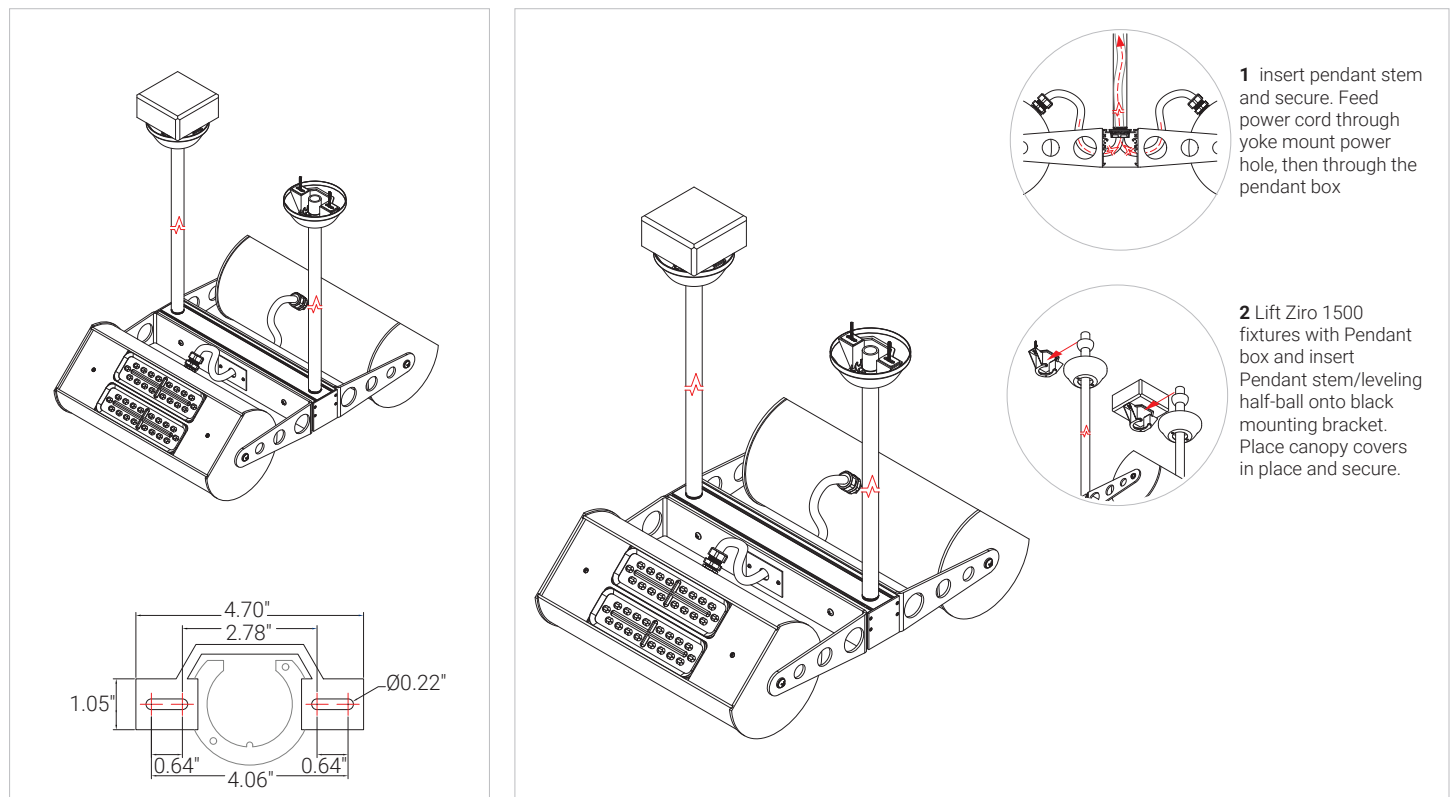

FINISHES (POWDER COATED)

MOUNTING INSTALLATION

SWIVEL MOUNT

A heavy duty adjustable swivel mount with mounting plate. 24" fixtures requires (2) swivel mounts.

YOKE MOUNT

Implements rotary mechanics to enable directional adjustments simplicity. The symmetrical structure provides a clean and uniform structure. Mounts to structure cover via (2) 1/4" screws.

MOUNTING INSTALLATION

SINGLE FIXTURE, PENDANT MOUNT

With 36" standard stem.

DOUBLE FIXTURE, PENDANT MOUNT

With 36" standard stems.

Specifications sheets are subject to change without notification.

ACCESSORIES

GLARE SHIELD

Minimizes a direct glare, while maintaining the LED output.

EXTENDED ARM

With swivel mount, extended arm is available in 4"-36" lengths. Power cords can be routed through arms, exiting close to the wall to connect to an adjacent j-box or other power outlet, providing a tidy installation. 24" fixtures requires (2) swivel mounts.