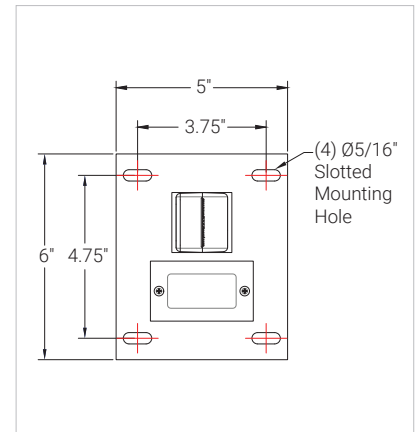

*120" Max Pendant length

*x=36" max

Specifications sheets are subject to change without notification.

FIXTURE SIZES

FIXTURE	A	B	C	WT.
14"	14 ³ / ₈ "	8 ¹ / ₄ "	6 ³ / ₄ "	10 lbs
18"	18 ³ / ₈ "	8 ¹ / ₄ "	6 ³ / ₄ "	12lbs
24"	24 ³ / ₈ "	8 ¹ / ₄ "	6 ³ / ₄ "	15 lbs

FINISHES (POWDER COATED)

MOUNTING INSTALLATION

SWIVEL MOUNT

A heavy duty adjustable swivel mount with mounting plate. 24" fixtures requires (2) swivel mounts.

YOKE MOUNT

Implements rotary mechanics to enable directional adjustments simplicity. The symmetrical structure provides a clean and uniform structure. Mounts to structure cover via (2) 1/4" screws.

MOUNTING INSTALLATION

SINGLE FIXTURE, PENDANT MOUNT

With 36" standard stem.

DOUBLE FIXTURE, PENDANT MOUNT

With 36" standard stems.

Specifications sheets are subject to change without notification.

ACCESSORIES

GLARE SHIELD

Minimizes a direct glare, while maintaining the LED output.

EXTENDED ARM

With swivel mount, extended arm is available in 4"-36" lengths. Power cords can be routed through arms, exiting close to the wall to connect to an adjacent j-box or other power outlet, providing a tidy installation. 24" fixtures requires (2) swivel mounts.