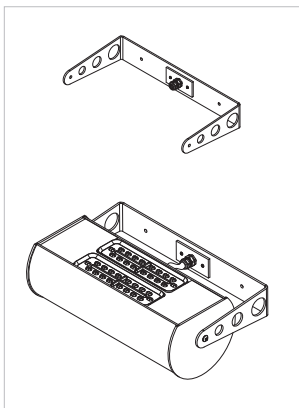

*120" Max Pendant length

*x=36" max

Specifications sheets are subject to change without notification.

FIXTURE SIZES

FIXTURE	A	B	C	WT.
14"	14 ³ / ₈ "	8 ¹ / ₄ "	6 ³ / ₄ "	10 lbs
18"	18 ³ / ₈ "	8 ¹ / ₄ "	6 ³ / ₄ "	12lbs
24"	24 ³ / ₈ "	8 ¹ / ₄ "	6 ³ / ₄ "	15 lbs

FINISHES (POWDER COATED)

MOUNTING INSTALLATION

SWIVEL MOUNT

A heavy duty adjustable swivel mount with mounting plate. 24" fixtures requires (2) swivel mounts.

YOKE MOUNT

Implements rotary mechanics to enable directional adjustments simplicity. The symmetrical structure provides a clean and uniform structure. Mounts to structure cover via (2) 1/4" screws.

MOUNTING INSTALLATION

SINGLE FIXTURE, PENDANT MOUNT

With 36" standard stem.

DOUBLE FIXTURE, PENDANT MOUNT

With 36" standard stems.

Specifications sheets are subject to change without notification.

ACCESSORIES

GLARE SHIELD

Minimizes a direct glare, while maintaining the LED output.

EXTENDED ARM

With swivel mount, extended arm is available in 4"-36" lengths. Power cords can be routed through arms, exiting close to the wall to connect to an adjacent j-box or other power outlet, providing a tidy installation. 24" fixtures requires (2) swivel mounts.