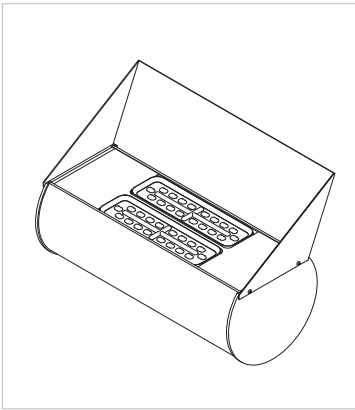

FINISHES (POWDER COATED)

MOUNTING INSTALLATION

SWIVEL MOUNT

A heavy duty adjustable swivel mount with mounting plate. 24" fixtures requires (2) swivel mounts.

YOKE MOUNT

Implements rotary mechanics to enable directional adjustments simplicity. The symmetrical structure provides a clean and uniform structure. Mounts to structure cover via (2) 1/4" screws.

MOUNTING INSTALLATION

SINGLE FIXTURE, PENDANT MOUNT

With 36" standard stem.

DOUBLE FIXTURE, PENDANT MOUNT

With 36" standard stems.

Specifications sheets are subject to change without notification.

ACCESSORIES

GLARE SHIELD

Minimizes a direct glare, while maintaining the LED output.

EXTENDED ARM

With swivel mount, extended arm is available in 4"-36" lengths. Power cords can be routed through arms, exiting close to the wall to connect to an adjacent j-box or other power outlet, providing a tidy installation. 24" fixtures requires (2) swivel mounts.