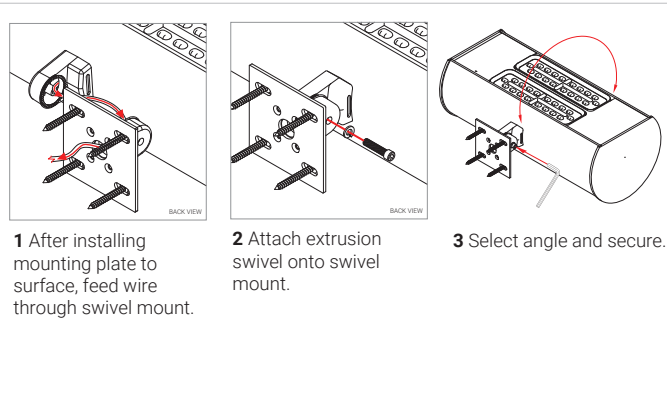

*120" Max Pendant length

*x=36" max

Specifications sheets are subject to change without notification.

FIXTURE SIZES

FIXTURE	A	B	C	WT.
14"	14 ³ / ₈ "	8 ¹ / ₄ "	6 ³ / ₄ "	10 lbs
18"	18 ³ / ₈ "	8 ¹ / ₄ "	6 ³ / ₄ "	12lbs
24"	24 ³ / ₈ "	8 ¹ / ₄ "	6 ³ / ₄ "	15 lbs

FINISHES (POWDER COATED)

MOUNTING INSTALLATION

SWIVEL MOUNT

A heavy duty adjustable swivel mount with mounting plate. 24" fixtures requires (2) swivel mounts.

YOKE MOUNT

Implements rotary mechanics to enable directional adjustments simplicity. The symmetrical structure provides a clean and uniform structure. Mounts to structure cover via (2) 1/4" screws.

GLARE SHIELD

Minimizes a direct glare, while maintaining the LED output.

EXTENDED ARM

With swivel mount, extended arm is available in 4"-36" lengths. Power cords can be routed through arms, exiting close to the wall to connect to an adjacent j-box or other power outlet, providing a tidy installation. 24" fixtures requires (2) swivel mounts.