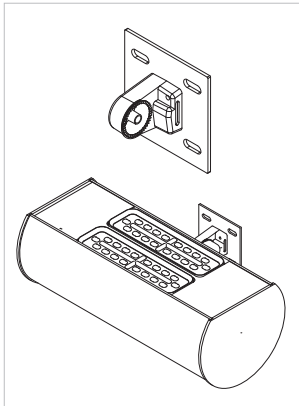

*120" Max Pendant length

*x=36" max

Specifications sheets are subject to change without notification.

FIXTURE SIZES

FIXTURE	A	B	C	WT.
14"	14 ³ / ₈ "	8 ¹ / ₄ "	6 ³ / ₄ "	10 lbs
18"	18 ³ / ₈ "	8 ¹ / ₄ "	6 ³ / ₄ "	12lbs
24"	24 ³ / ₈ "	8 ¹ / ₄ "	6 ³ / ₄ "	15 lbs

FINISHES (POWDER COATED)

MOUNTING INSTALLATION

SWIVEL MOUNT

A heavy duty adjustable swivel mount with mounting plate. 24" fixtures requires (2) swivel mounts.

YOKE MOUNT

Implements rotary mechanics to enable directional adjustments simplicity. The symmetrical structure provides a clean and uniform structure. Mounts to structure cover via (2) 1/4" screws.