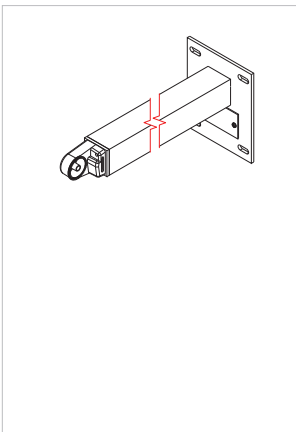

FINISHES (POWDER COATED)

MOUNTING INSTALLATION

SWIVEL MOUNT

A heavy duty adjustable swivel mount with mounting plate. 24" fixtures requires (2) swivel mounts.

YOKE MOUNT

Implements rotary mechanics to enable directional adjustments simplicity. The symmetrical structure provides a clean and uniform structure. Mounts to structure cover via (2) 1/4" screws.

MOUNTING INSTALLATION

SINGLE FIXTURE, PENDANT MOUNT

With 36" standard stem.

DOUBLE FIXTURE, PENDANT MOUNT

With 36" standard stems.

Specifications sheets are subject to change without notification.

ACCESSORIES

GLARE SHIELD

Minimizes a direct glare, while maintaining the LED output.

EXTENDED ARM

With swivel mount, extended arm is available in 4"-36" lengths. Power cords can be routed through arms, exiting close to the wall to connect to an adjacent j-box or other power outlet, providing a tidy installation. 24" fixtures requires (2) swivel mounts.