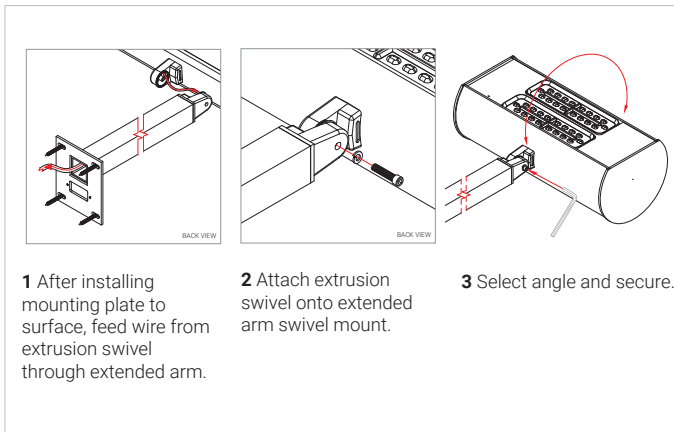

FINISHES (POWDER COATED)

MOUNTING INSTALLATION

SWIVEL MOUNT

A heavy duty adjustable swivel mount with mounting plate. 24" fixtures requires (2) swivel mounts.

YOKE MOUNT

Implements rotary mechanics to enable directional adjustments simplicity. The symmetrical structure provides a clean and uniform structure. Mounts to structure cover via (2) 1/4" screws.

MOUNTING INSTALLATION

SINGLE FIXTURE, PENDANT MOUNT

With 36" standard stem.

DOUBLE FIXTURE, PENDANT MOUNT

With 36" standard stems.

Specifications sheets are subject to change without notification.

ACCESSORIES

GLARE SHIELD

Minimizes a direct glare, while maintaining the LED output.

EXTENDED ARM

With swivel mount, extended arm is available in 4"-36" lengths. Power cords can be routed through arms, exiting close to the wall to connect to an adjacent j-box or other power outlet, providing a tidy installation. 24" fixtures requires (2) swivel mounts.