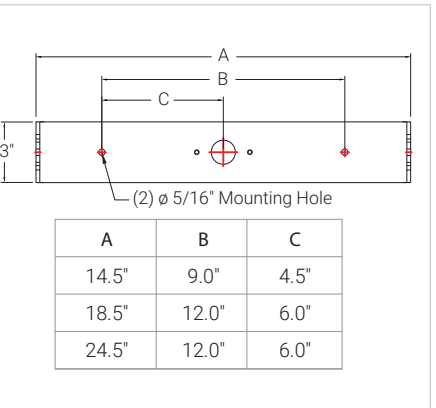

*120" Max Pendant length

*x=36" max

Specifications sheets are subject to change without notification.

FIXTURE SIZES

FIXTURE	A	B	C	WT.
14"	14 ³ / ₈ "	8 ¹ / ₄ "	6 ³ / ₄ "	10 lbs
18"	18 ³ / ₈ "	8 ¹ / ₄ "	6 ³ / ₄ "	12lbs
24"	24 ³ / ₈ "	8 ¹ / ₄ "	6 ³ / ₄ "	15 lbs

FINISHES (POWDER COATED)

MOUNTING INSTALLATION

SWIVEL MOUNT

A heavy duty adjustable swivel mount with mounting plate. 24" fixtures requires (2) swivel mounts.

YOKE MOUNT

Implements rotary mechanics to enable directional adjustments simplicity. The symmetrical structure provides a clean and uniform structure. Mounts to structure cover via (2) 1/4" screws.

MOUNTING INSTALLATION

SINGLE FIXTURE, PENDANT MOUNT

With 36" standard stem.

DOUBLE FIXTURE, PENDANT MOUNT

With 36" standard stems.

Specifications sheets are subject to change without notification.

ACCESSORIES