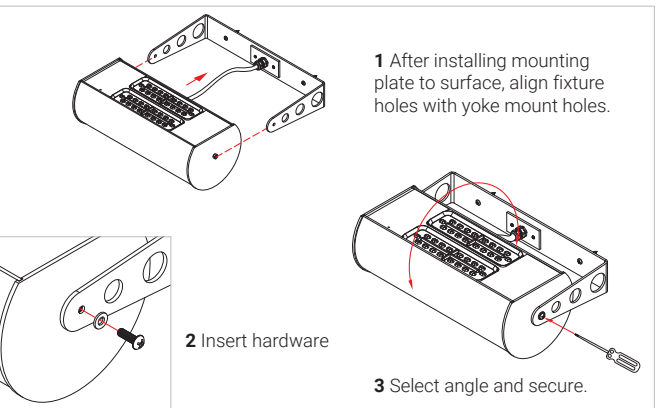

*120" Max Pendant length

*x=36" max

Specifications sheets are subject to change without notification.

FIXTURE SIZES

FIXTURE	A	B	C	WT.
14"	14 ³ / ₈ "	8 ¹ / ₄ "	6 ³ / ₄ "	10 lbs
18"	18 ³ / ₈ "	8 ¹ / ₄ "	6 ³ / ₄ "	12lbs
24"	24 ³ / ₈ "	8 ¹ / ₄ "	6 ³ / ₄ "	15 lbs

FINISHES (POWDER COATED)

MOUNTING INSTALLATION

SWIVEL MOUNT

A heavy duty adjustable swivel mount with mounting plate. 24" fixtures requires (2) swivel mounts.

YOKE MOUNT

Implements rotary mechanics to enable directional adjustments simplicity. The symmetrical structure provides a clean and uniform structure. Mounts to structure cover via (2) 1/4" screws.

MOUNTING INSTALLATION

SINGLE FIXTURE, PENDANT MOUNT

With 36" standard stem.

DOUBLE FIXTURE, PENDANT MOUNT

With 36" standard stems.

Specifications sheets are subject to change without notification.

ACCESSORIES

GLARE SHIELD

Minimizes a direct glare, while maintaining the LED output.

EXTENDED ARM

With swivel mount, extended arm is available in 4"-36" lengths. Power cords can be routed through arms, exiting close to the wall to connect to an adjacent j-box or other power outlet, providing a tidy installation. 24" fixtures requires (2) swivel mounts.