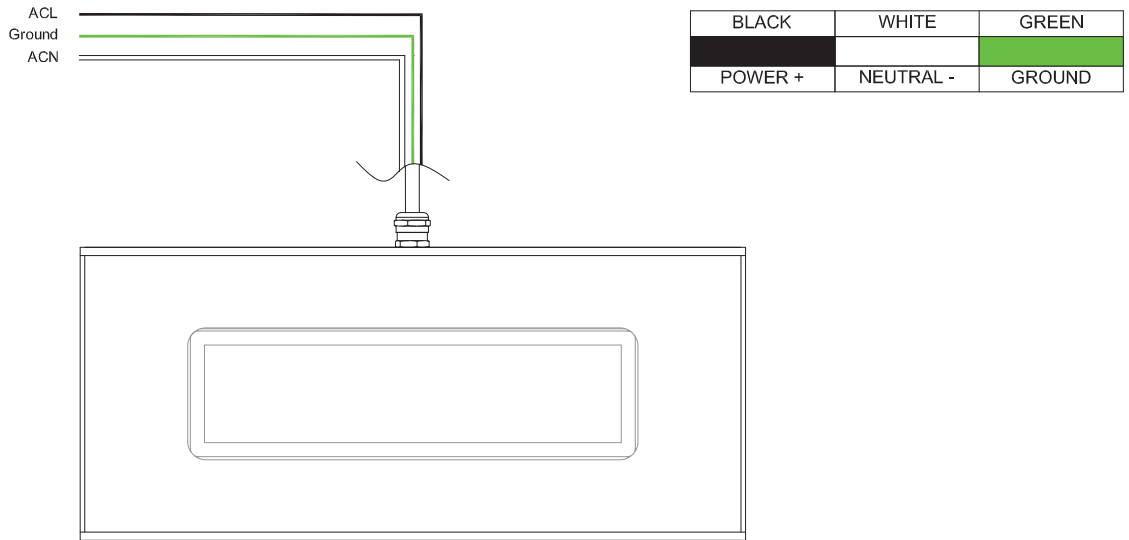

ELECTRICAL DETAILS

Non-Dimming | 3 Wire | 120-277V