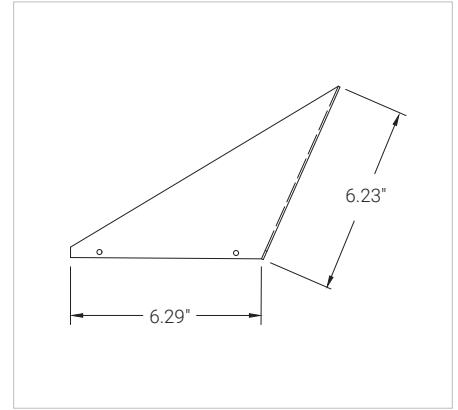

ACCESSORIES

GLARE SHIELD

Minimizes a direct glare, while maintaining the LED output.