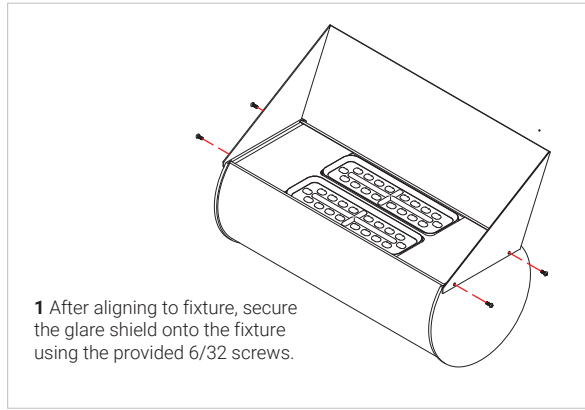

FINISHES (POWDER COATED)

MOUNTING INSTALLATION

SWIVEL MOUNT

A heavy duty adjustable swivel mount with mounting plate. 24" fixtures requires (2) swivel mounts.

YOKE MOUNT

Implements rotary mechanics to enable directional adjustments simplicity. The symmetrical structure provides a clean and uniform structure. Mounts to structure cover via (2) 1/4" screws.

MOUNTING INSTALLATION

SINGLE FIXTURE, PENDANT MOUNT

With 36" standard stem.

DOUBLE FIXTURE, PENDANT MOUNT

With 36" standard stems.

Specifications sheets are subject to change without notification.

ACCESSORIES

GLARE SHIELD

Minimizes a direct glare, while maintaining the LED output.

EXTENDED ARM

With swivel mount, extended arm is available in 4"-36" lengths. Power cords can be routed through arms, exiting close to the wall to connect to an adjacent j-box or other power outlet, providing a tidy installation. 24" fixtures requires (2) swivel mounts.