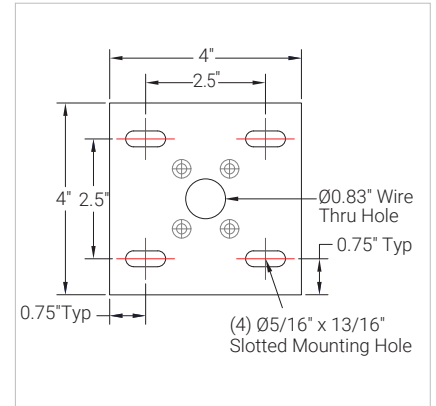

*120" Max Pendant length

*x=36" max

Specifications sheets are subject to change without notification.

FIXTURE SIZES

FIXTURE	A	B	C	WT.
14"	14 ³ / ₈ "	8 ¹ / ₄ "	6 ³ / ₄ "	10 lbs
18"	18 ³ / ₈ "	8 ¹ / ₄ "	6 ³ / ₄ "	12lbs
24"	24 ³ / ₈ "	8 ¹ / ₄ "	6 ³ / ₄ "	15 lbs

FINISHES (POWDER COATED)

MOUNTING INSTALLATION

SWIVEL MOUNT

A heavy duty adjustable swivel mount with mounting plate. 24" fixtures requires (2) swivel mounts.

YOKE MOUNT

Implements rotary mechanics to enable directional adjustments simplicity. The symmetrical structure provides a clean and uniform structure. Mounts to structure cover via (2) 1/4" screws.

MOUNTING INSTALLATION

SINGLE FIXTURE, PENDANT MOUNT

With 36" standard stem.

DOUBLE FIXTURE, PENDANT MOUNT

With 36" standard stems.

Specifications sheets are subject to change without notification.

ACCESSORIES