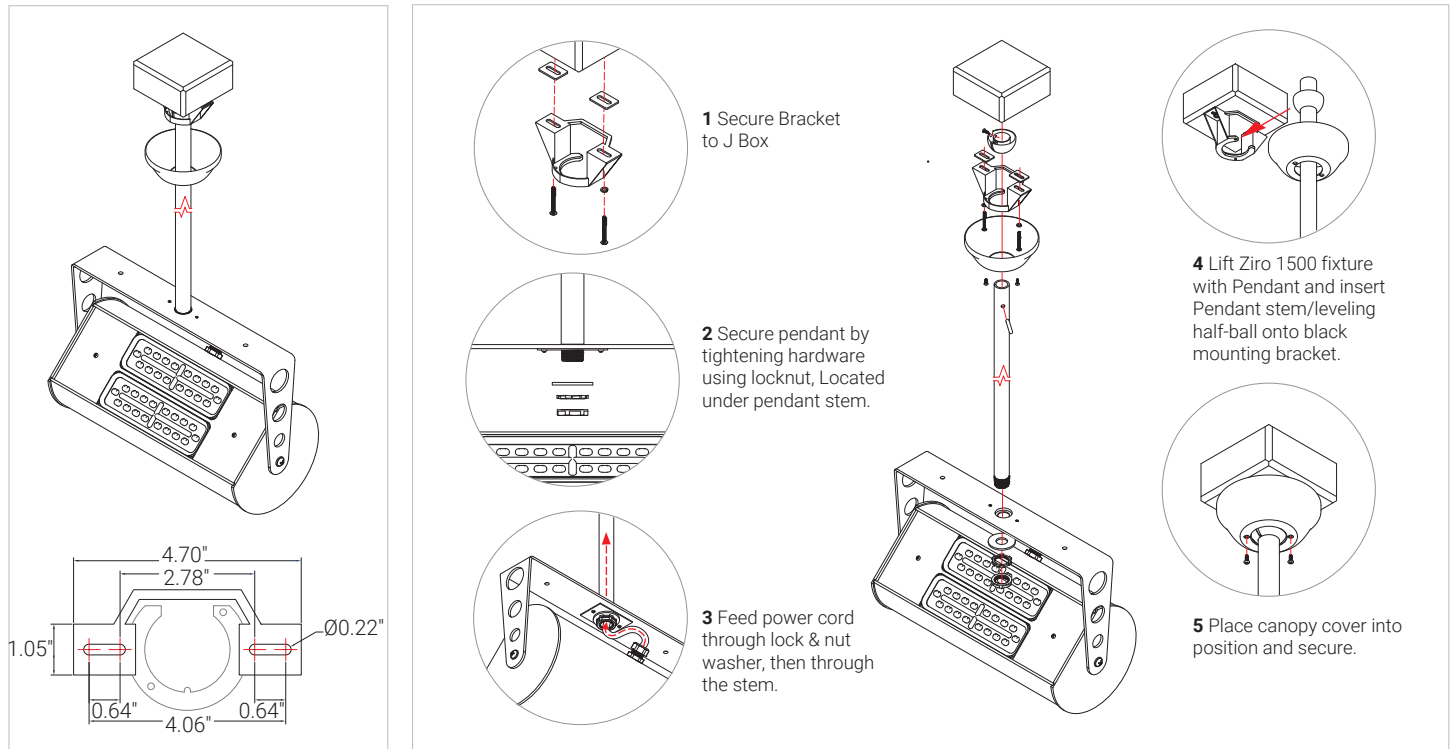

*120" Max Pendant length

*x=36" max

Specifications sheets are subject to change without notification.

FIXTURE SIZES

FIXTURE	A	B	C	WT.
14"	14 ³ / ₈ "	8 ¹ / ₄ "	6 ³ / ₄ "	10 lbs
18"	18 ³ / ₈ "	8 ¹ / ₄ "	6 ³ / ₄ "	12lbs
24"	24 ³ / ₈ "	8 ¹ / ₄ "	6 ³ / ₄ "	15 lbs

FINISHES (POWDER COATED)

MOUNTING INSTALLATION

SWIVEL MOUNT

A heavy duty adjustable swivel mount with mounting plate. 24" fixtures requires (2) swivel mounts.

YOKE MOUNT

Implements rotary mechanics to enable directional adjustments simplicity. The symmetrical structure provides a clean and uniform structure. Mounts to structure cover via (2) 1/4" screws.

MOUNTING INSTALLATION

SINGLE FIXTURE, PENDANT MOUNT

With 36" standard stem.

DOUBLE FIXTURE, PENDANT MOUNT

With 36" standard stems.

Specifications sheets are subject to change without notification.

ACCESSORIES

GLARE SHIELD

Minimizes a direct glare, while maintaining the LED output.

EXTENDED ARM

With swivel mount, extended arm is available in 4"-36" lengths. Power cords can be routed through arms, exiting close to the wall to connect to an adjacent j-box or other power outlet, providing a tidy installation. 24" fixtures requires (2) swivel mounts.