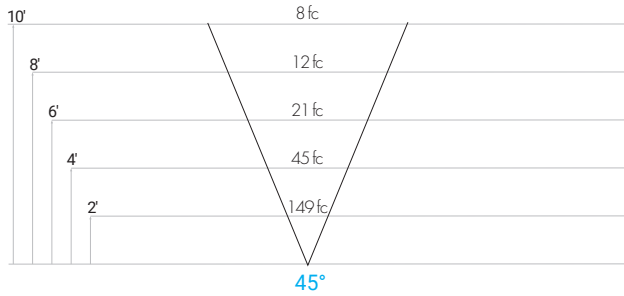

PHOTOMETRIC DATA - LH 7.5W/ft (based off 2ft fixture)