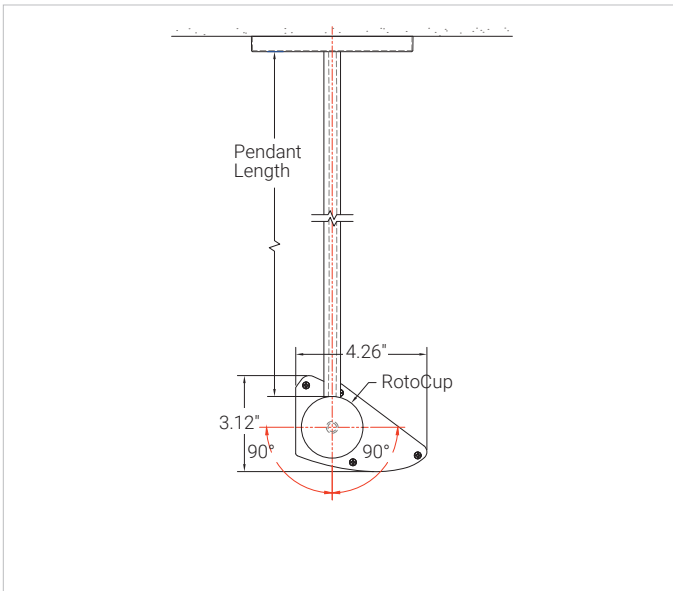

MOUNTING INSTALLATION

PENDANT SUSPENDED

With rotocup, available up to 96in lengths. Each fixture requires two pendants.