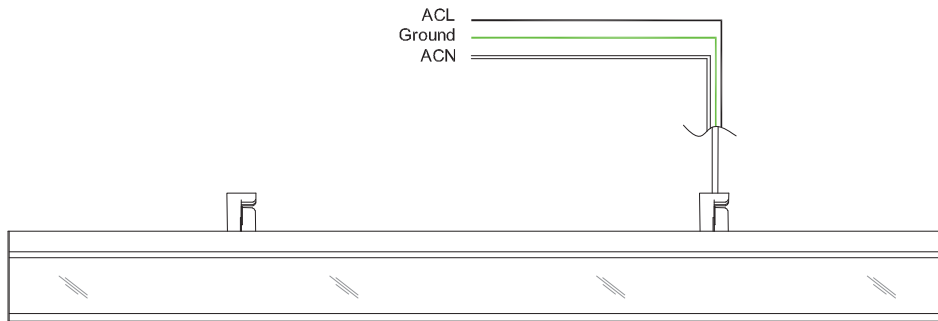

ELECTRICAL DETAILS

Non-Dimming | 3 Wire

BLACK	WHITE	GREEN
POWER +	NEUTRAL -	GROUND