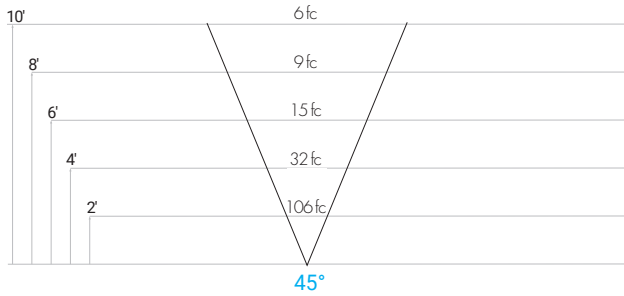

PHOTOMETRICS AND OPTICS

Energy efficient lens selection and application matching for optimal energy efficiency and reliability.

PHOTOMETRIC DATA - LS 5W/ft (based off 2ft fixture)