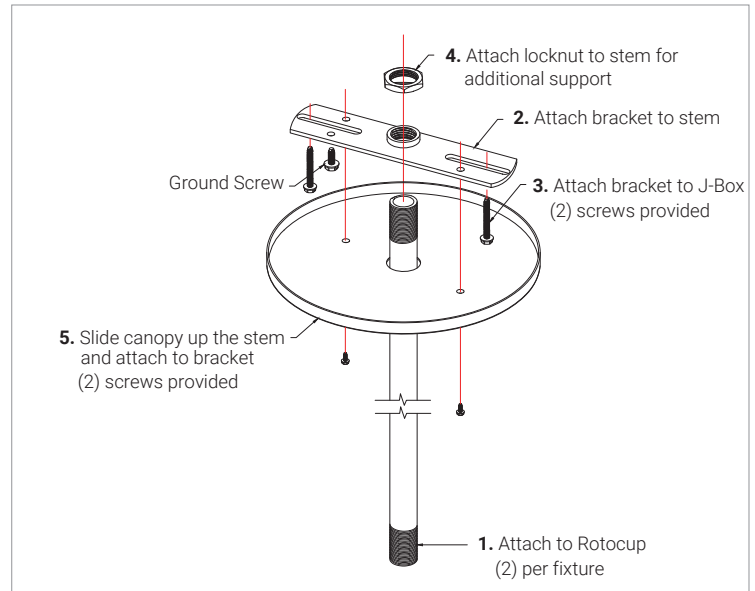

MOUNTING INSTALLATION

PENDANT SUSPENDED

With rotocup, available up to 96in lengths. Each fixture requires two pendants.