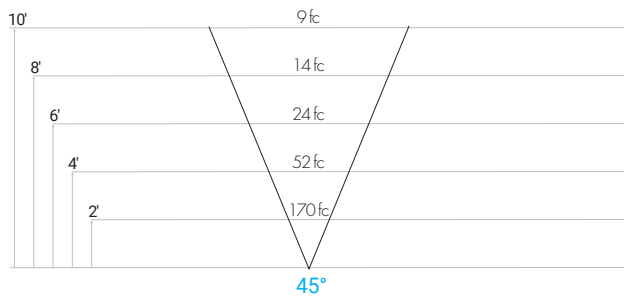

PHOTOMETRIC DATA - LEH 9W/ft (based off 2ft fixture)