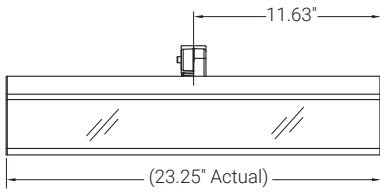

FIXTURE SIZES

2ft nom.