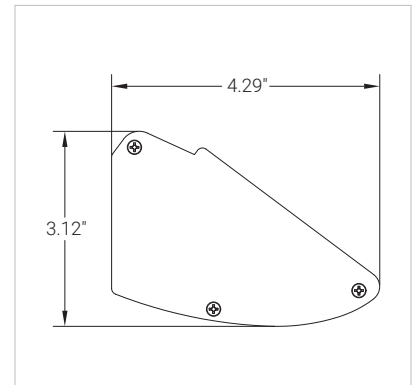

FINISHES (POWDER COATED)

WHITE

BLACK

BRONZE

SILVER

CUSTOM