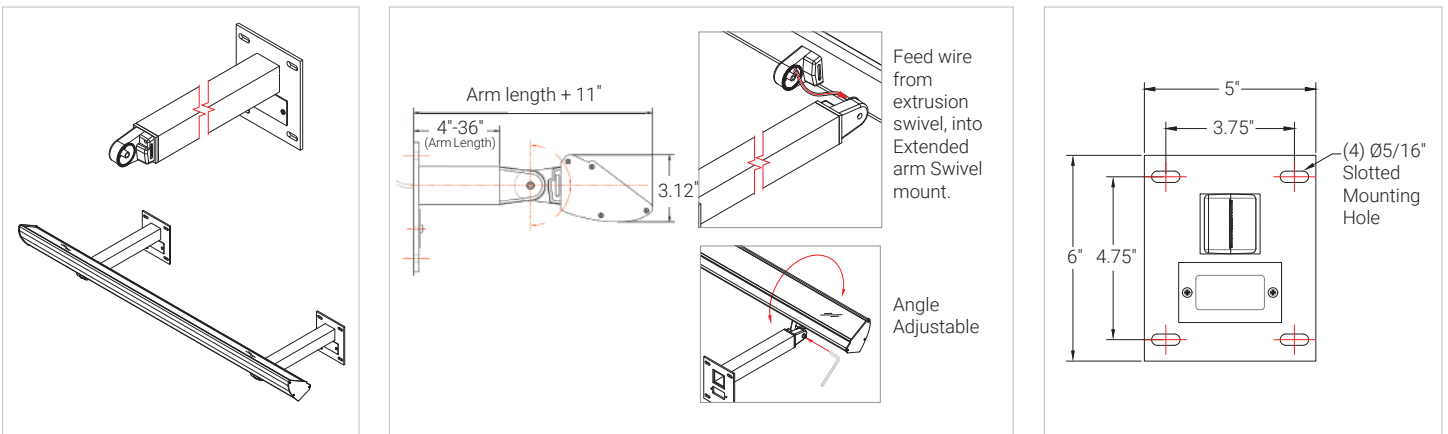

## MOUNTING INSTALLATION

### SWIVEL MOUNT

A heavy duty adjustable swivel mount with mounting plate. Power wires exit through swivel from the back right in the up position. Fixtures 2ft + require 2 swivels.

### EXTENDED ARM

With swivel mount, extended arm is available in 4"-36" lengths. Power cords are routed through arms, exiting close to the wall to connect to an adjacent j-box or other power outlet, providing a tidy installation. Fixtures 2ft + require 2 extended arms.