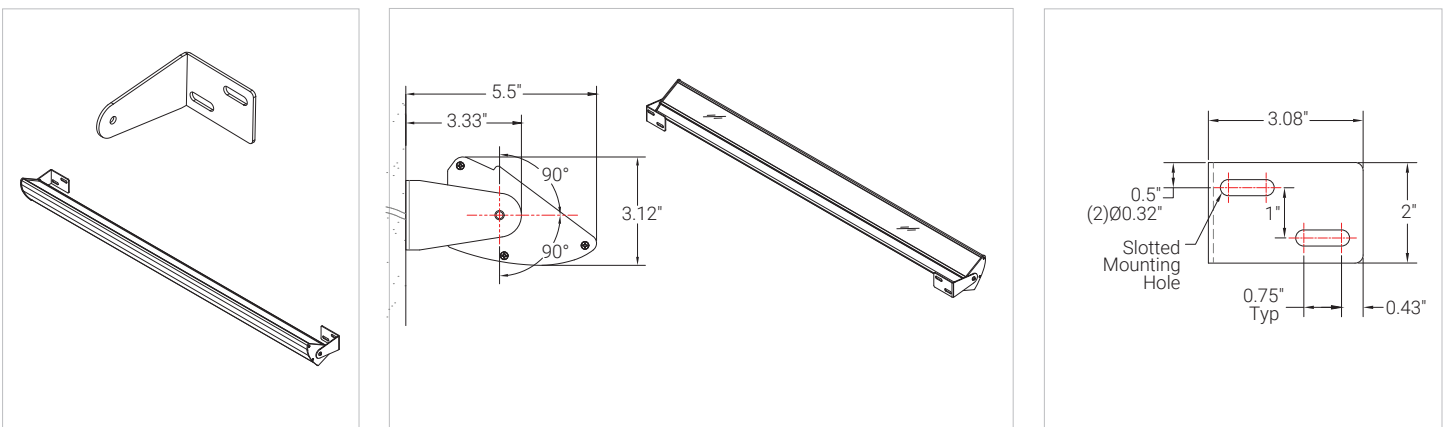

L BRACKET

Surface mounts in position with 1/4" screws (not supplied). Each fixture requires two brackets.