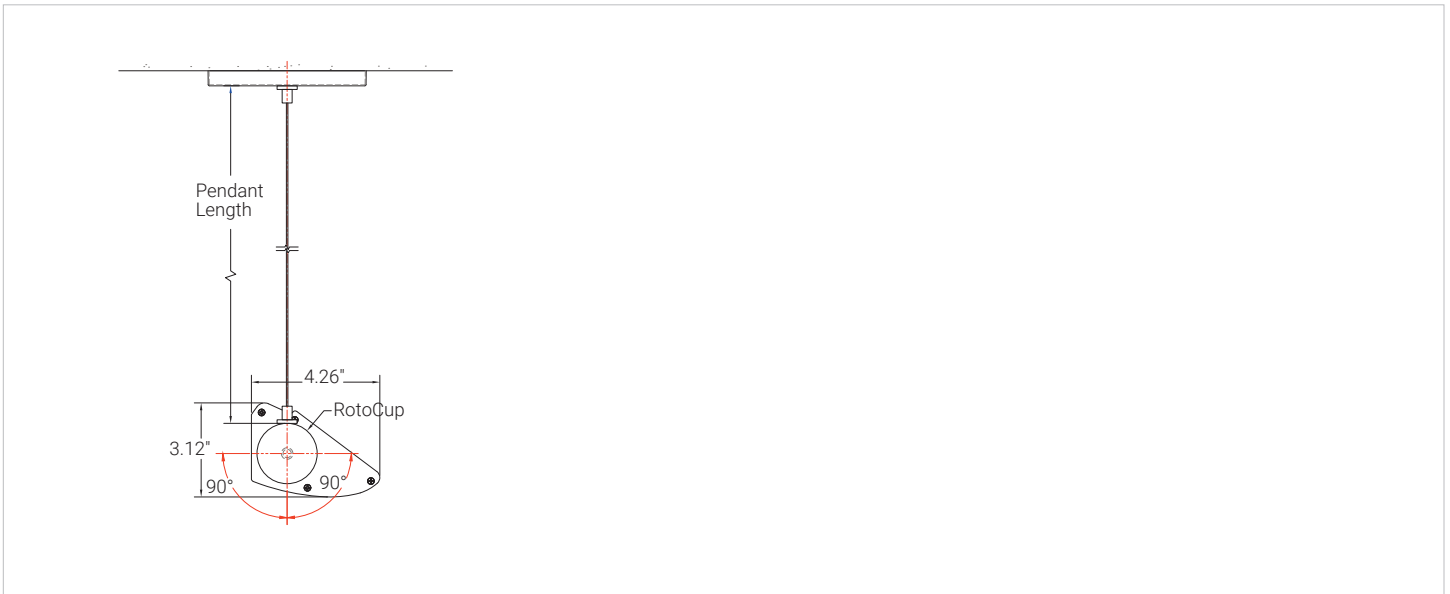

CABLE SUSPENDED

With rotocup, available up to 96in lengths. Each fixture requires two cables. Contact for more installation details.