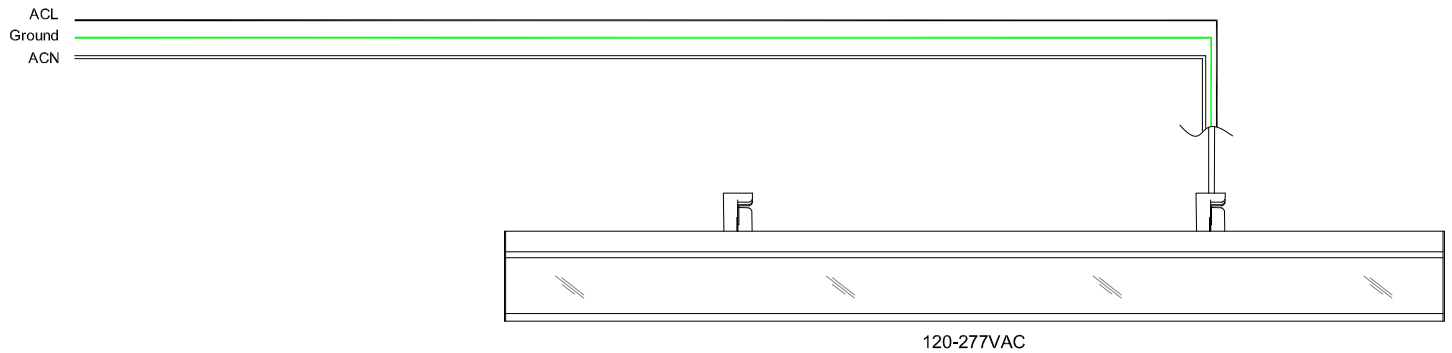

Omegalume 5000

ELECTRICAL DETAILS

Non-Dimming | 3 Wire

BLACK	WHITE	GREEN
POWER +	NEUTRAL -	GROUND

*NON DIMMING

0-10V Dimming | 5 Wire

BLACK	WHITE	GREEN	PURPLE	GREY
POWER +	NEUTRAL -	GROUND	DIM +	DIM -

*0-10V 10% DIMMING
*DIMMER BY OTHERS